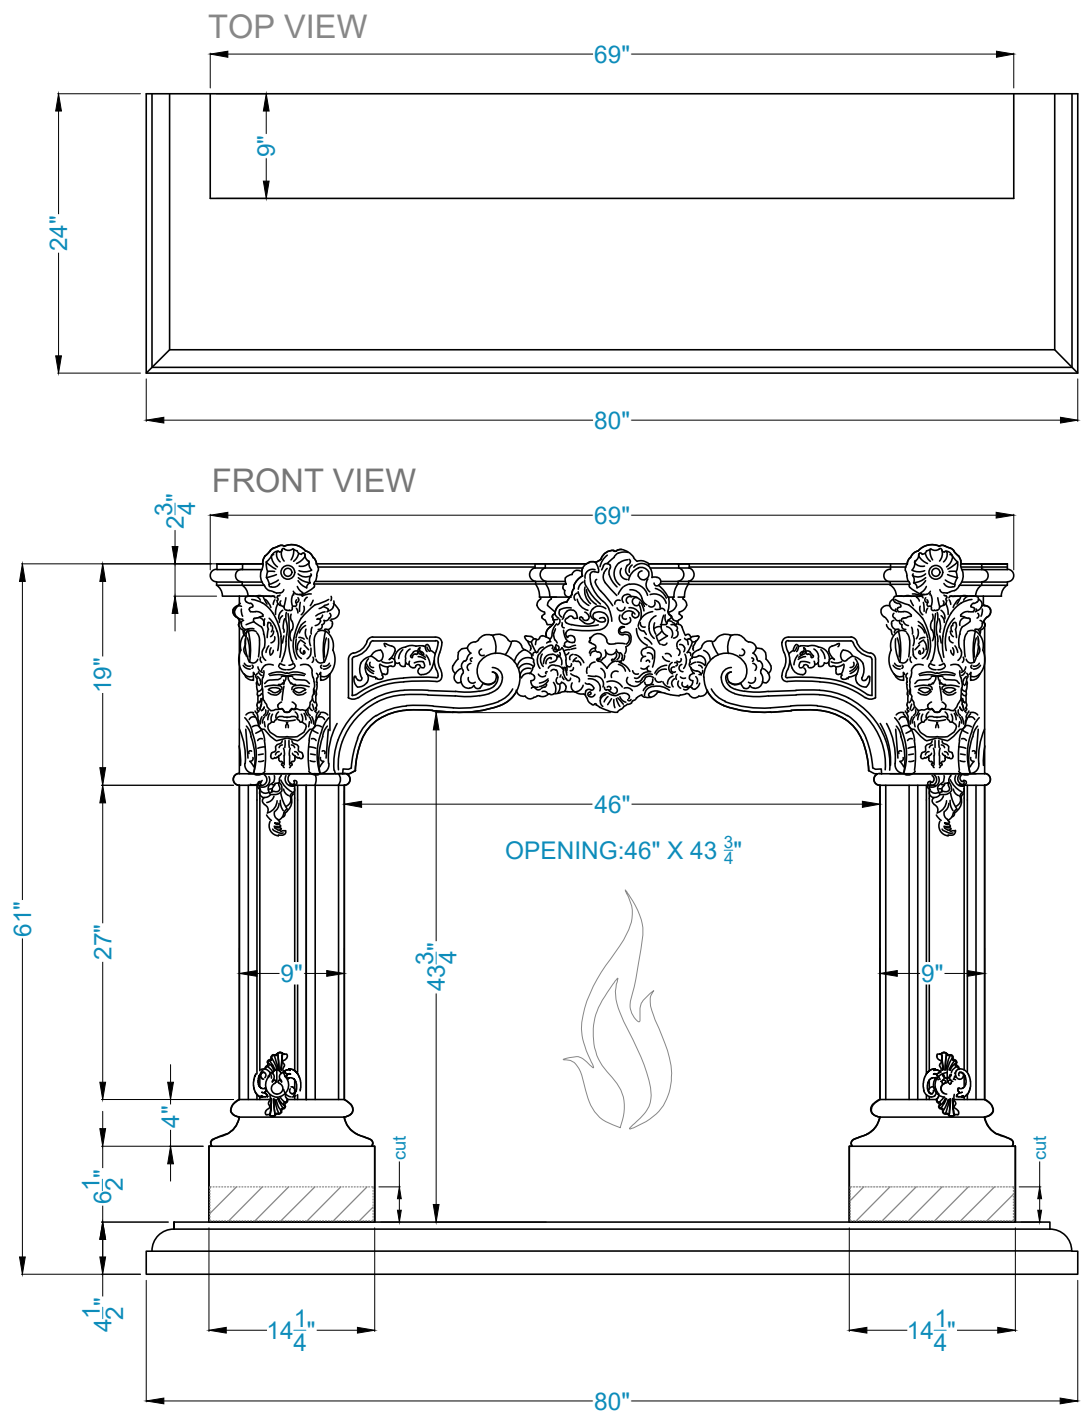

APOLLO Fireplace Surround

Legend

FS-91  -Adjustable part (cut to fit)