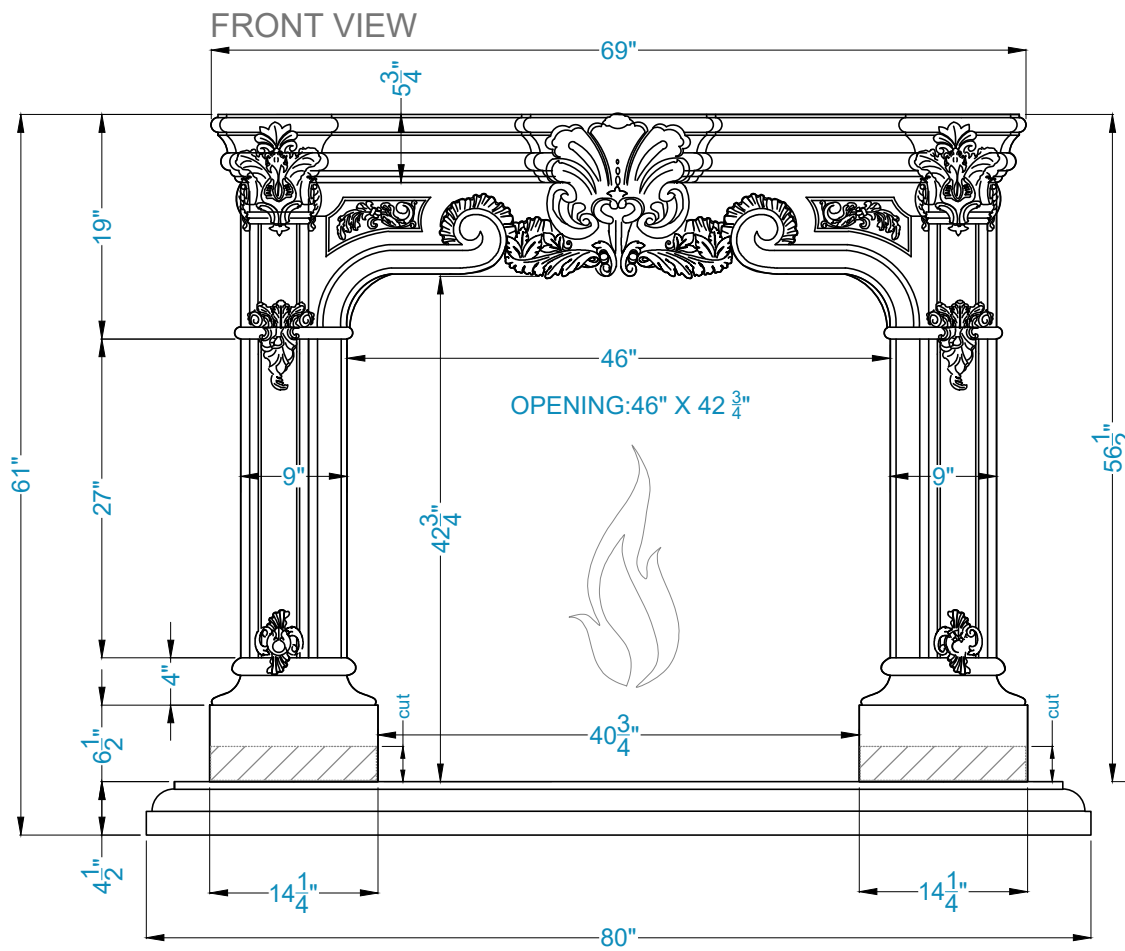

CLEOPATRA Fireplace Surround

Legend

FS-90

-Adjustable part (cut to fit)