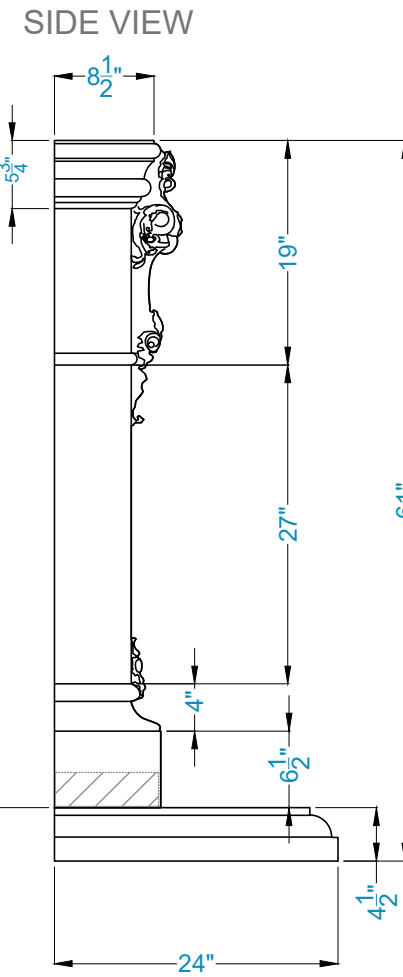

CLEOPATRA Fireplace Surround

Legend

FS-90

-Adjustable part (cut to fit)