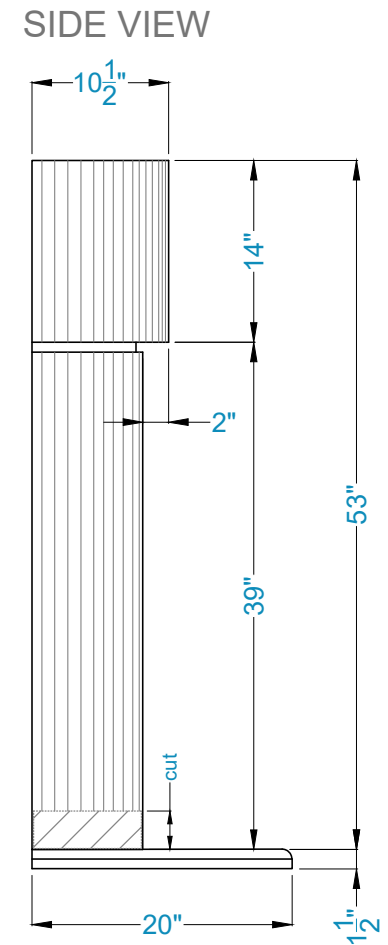

ERATO Fireplace Surround

Legend