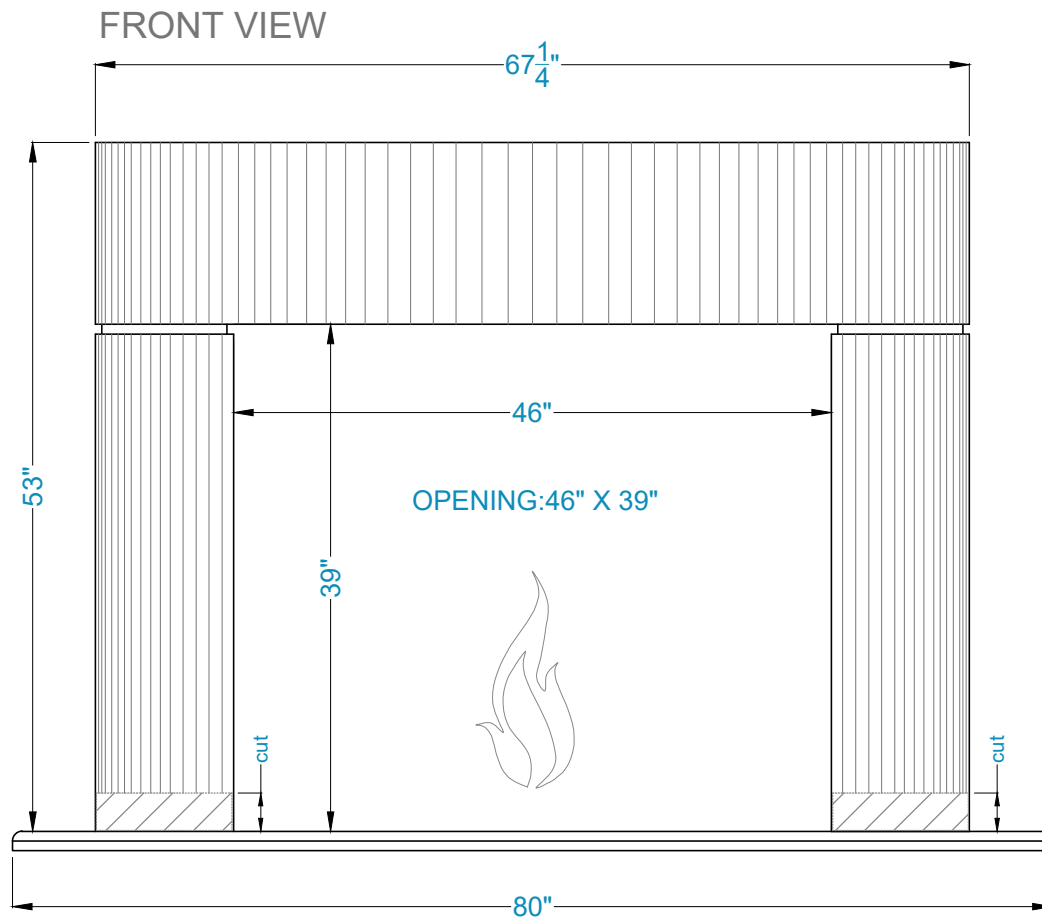

ERATO Fireplace Surround

Legend