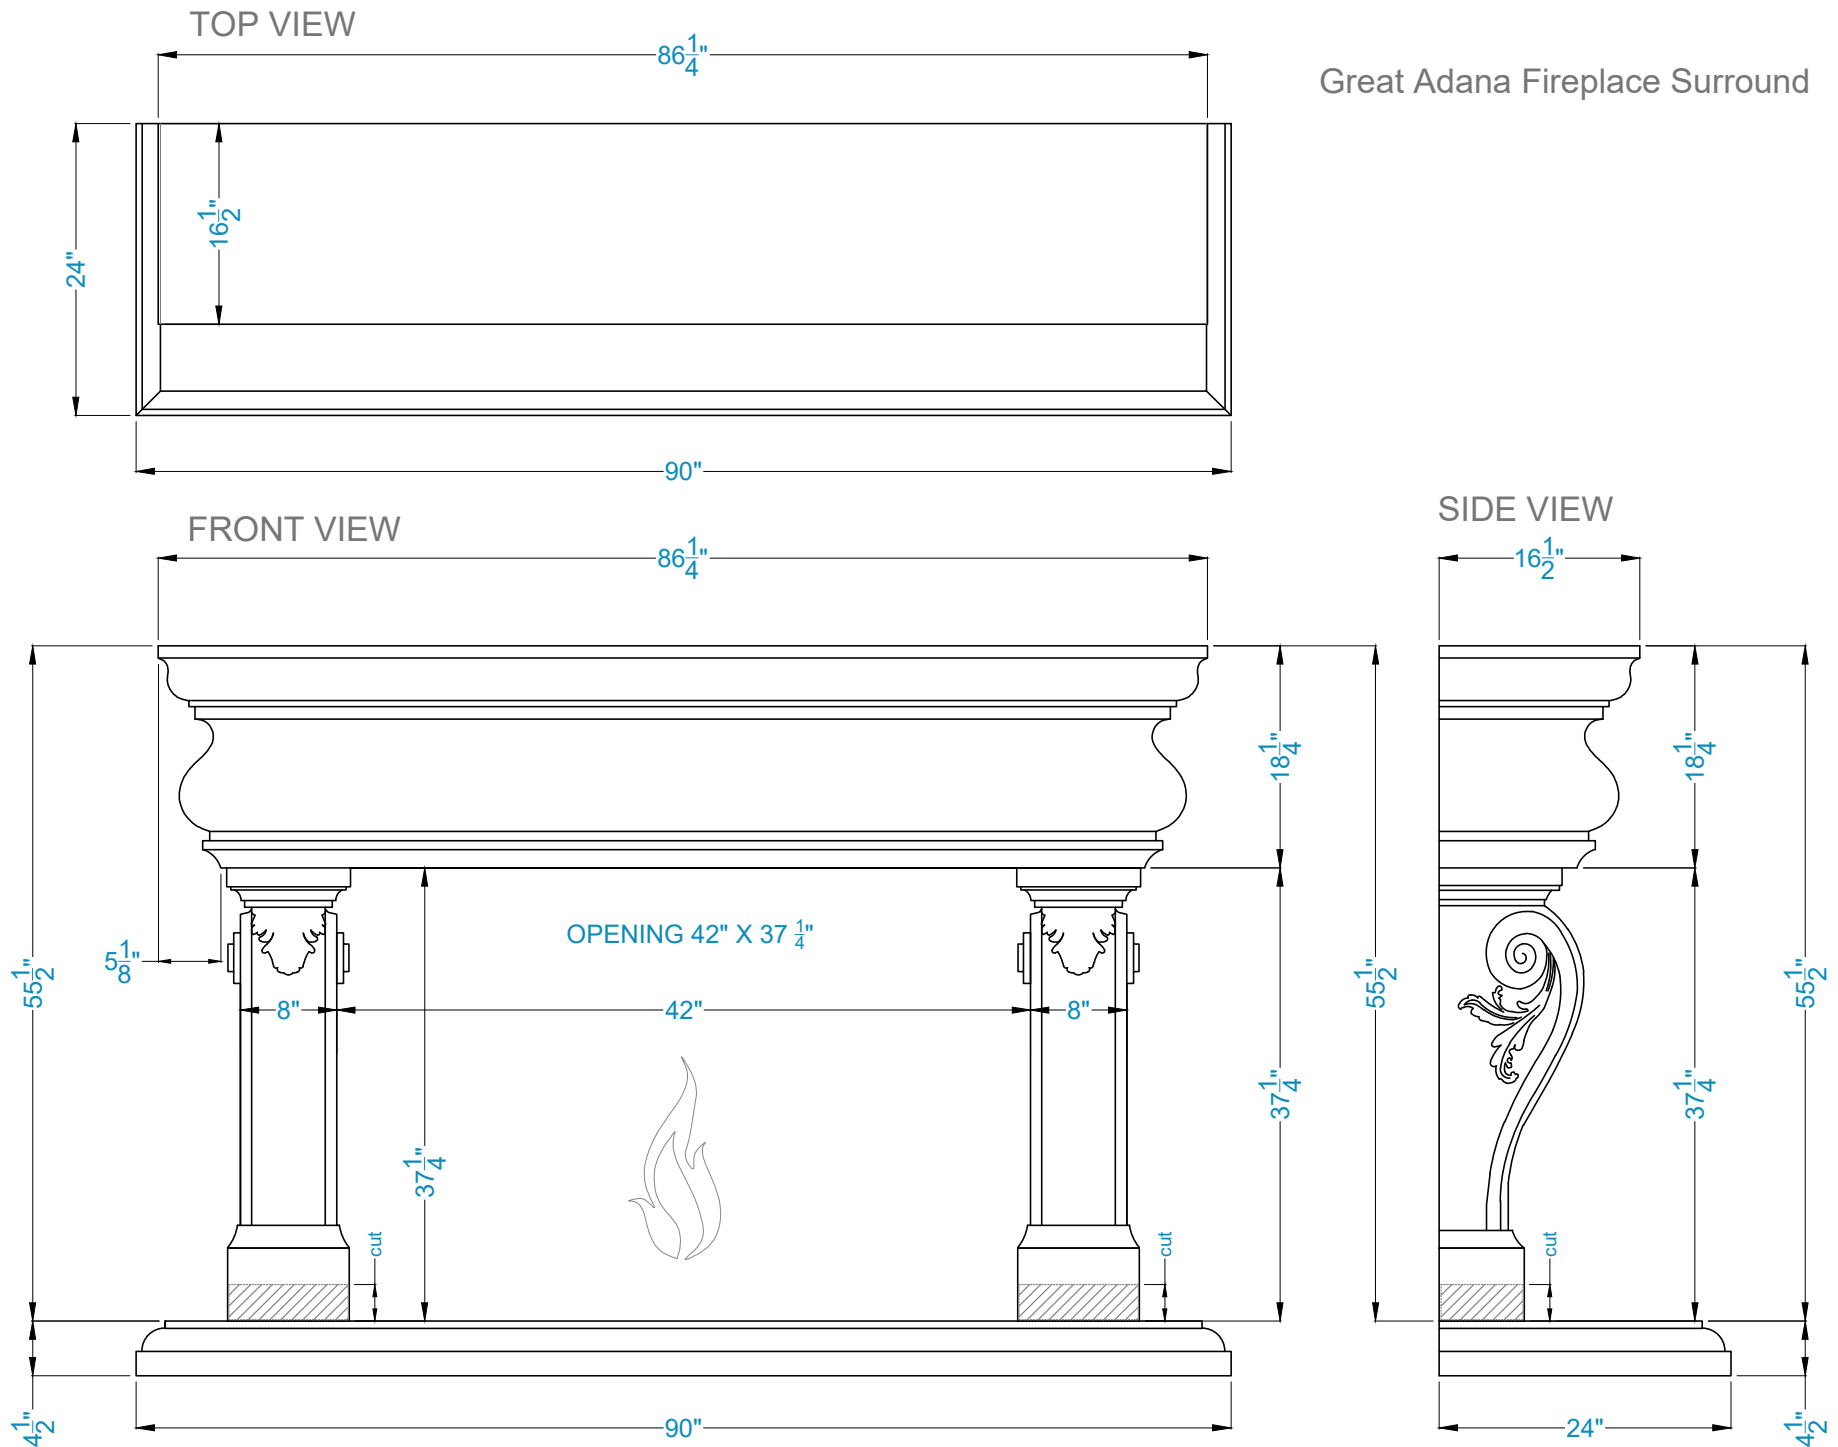

Great Adana Fireplace Surround

Legend

FS-142 B

-Adjustable part (cut to fit)