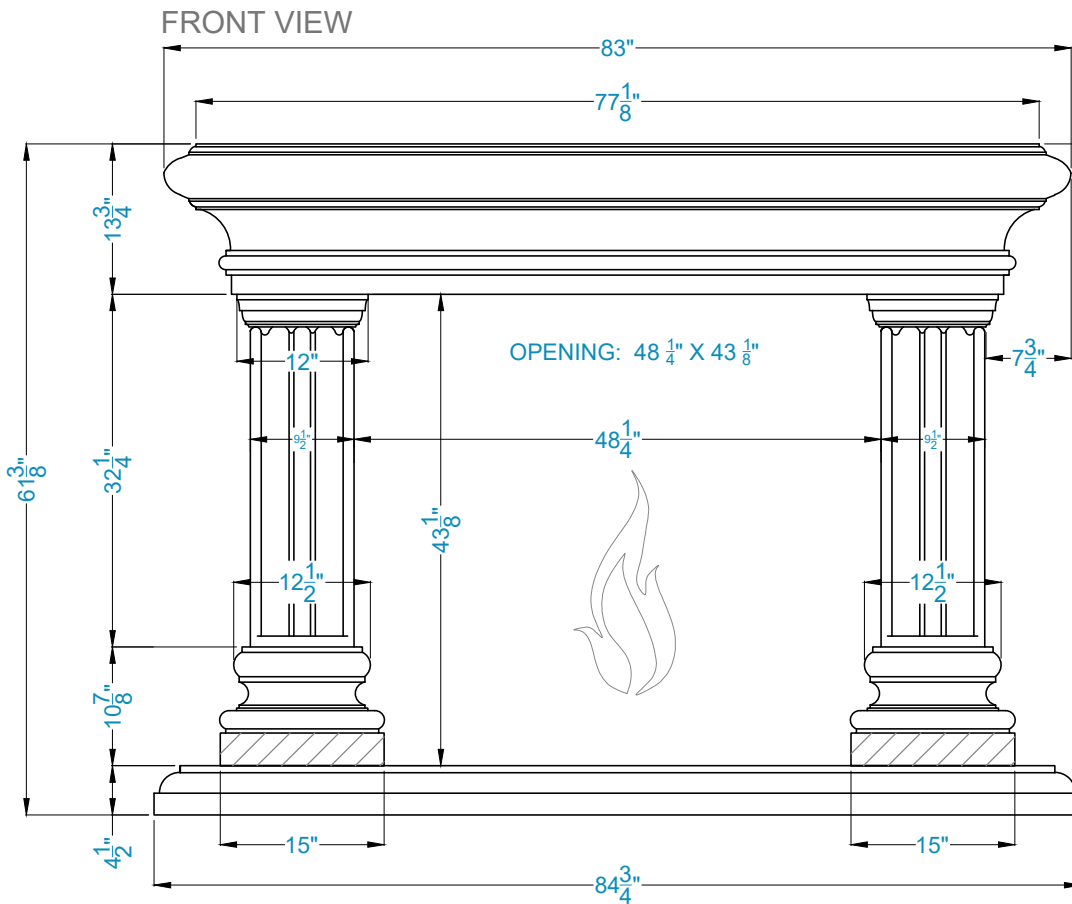

SAN LAZZARO Fireplace Surround

Legend

-Adjustable part (cut to fit)