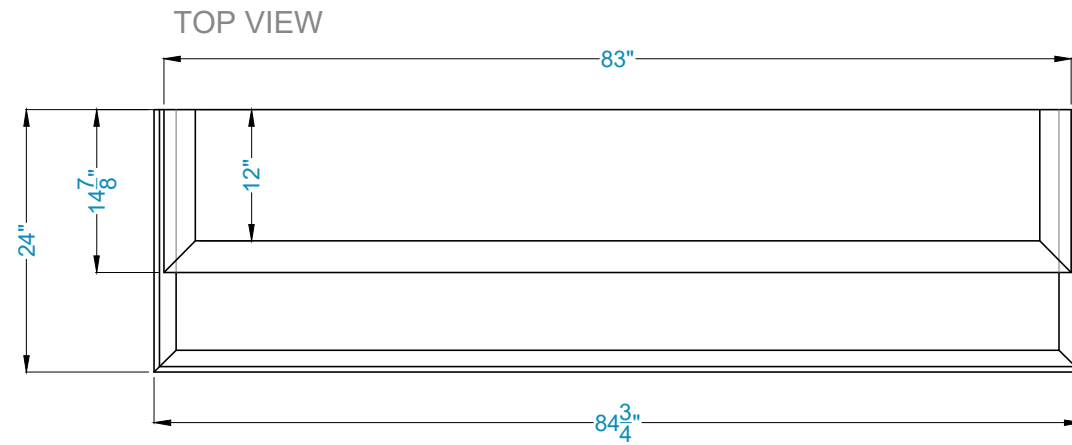

SAN LAZZARO Fireplace Surround

Legend

-Adjustable part (cut to fit)