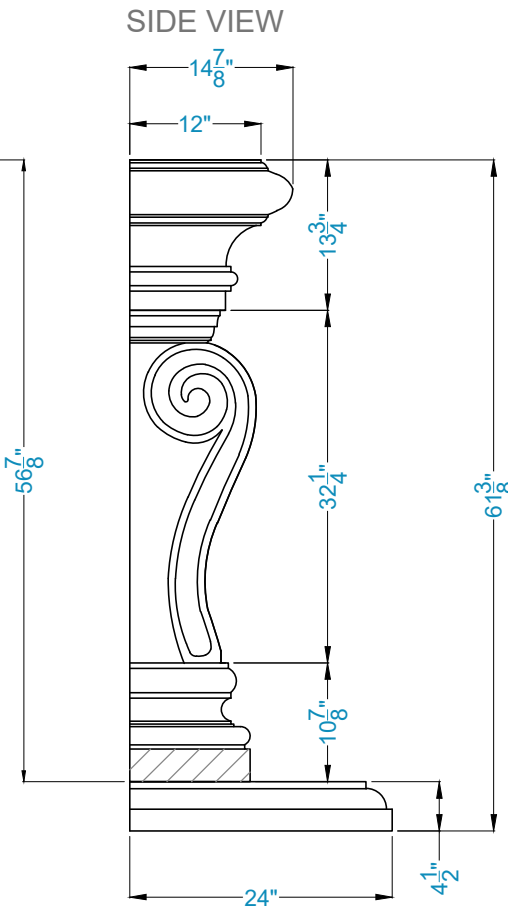

SAN LAZZARO Fireplace Surround

Legend

-Adjustable part (cut to fit)