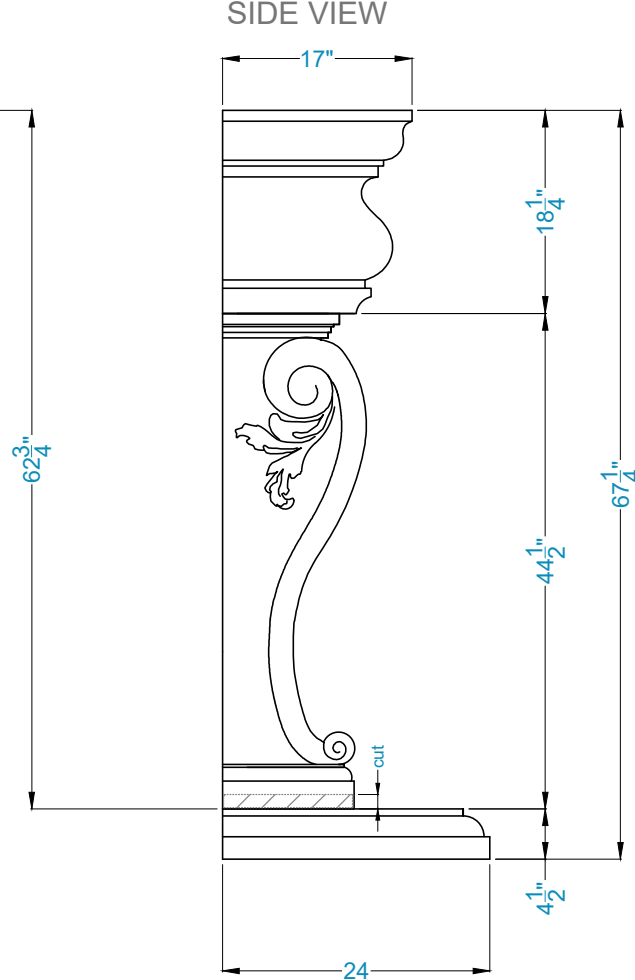

Tigranes 1 Fireplace Surround

Legend

- FS-150
- FH-12
- Adjustable part (cut to fit)