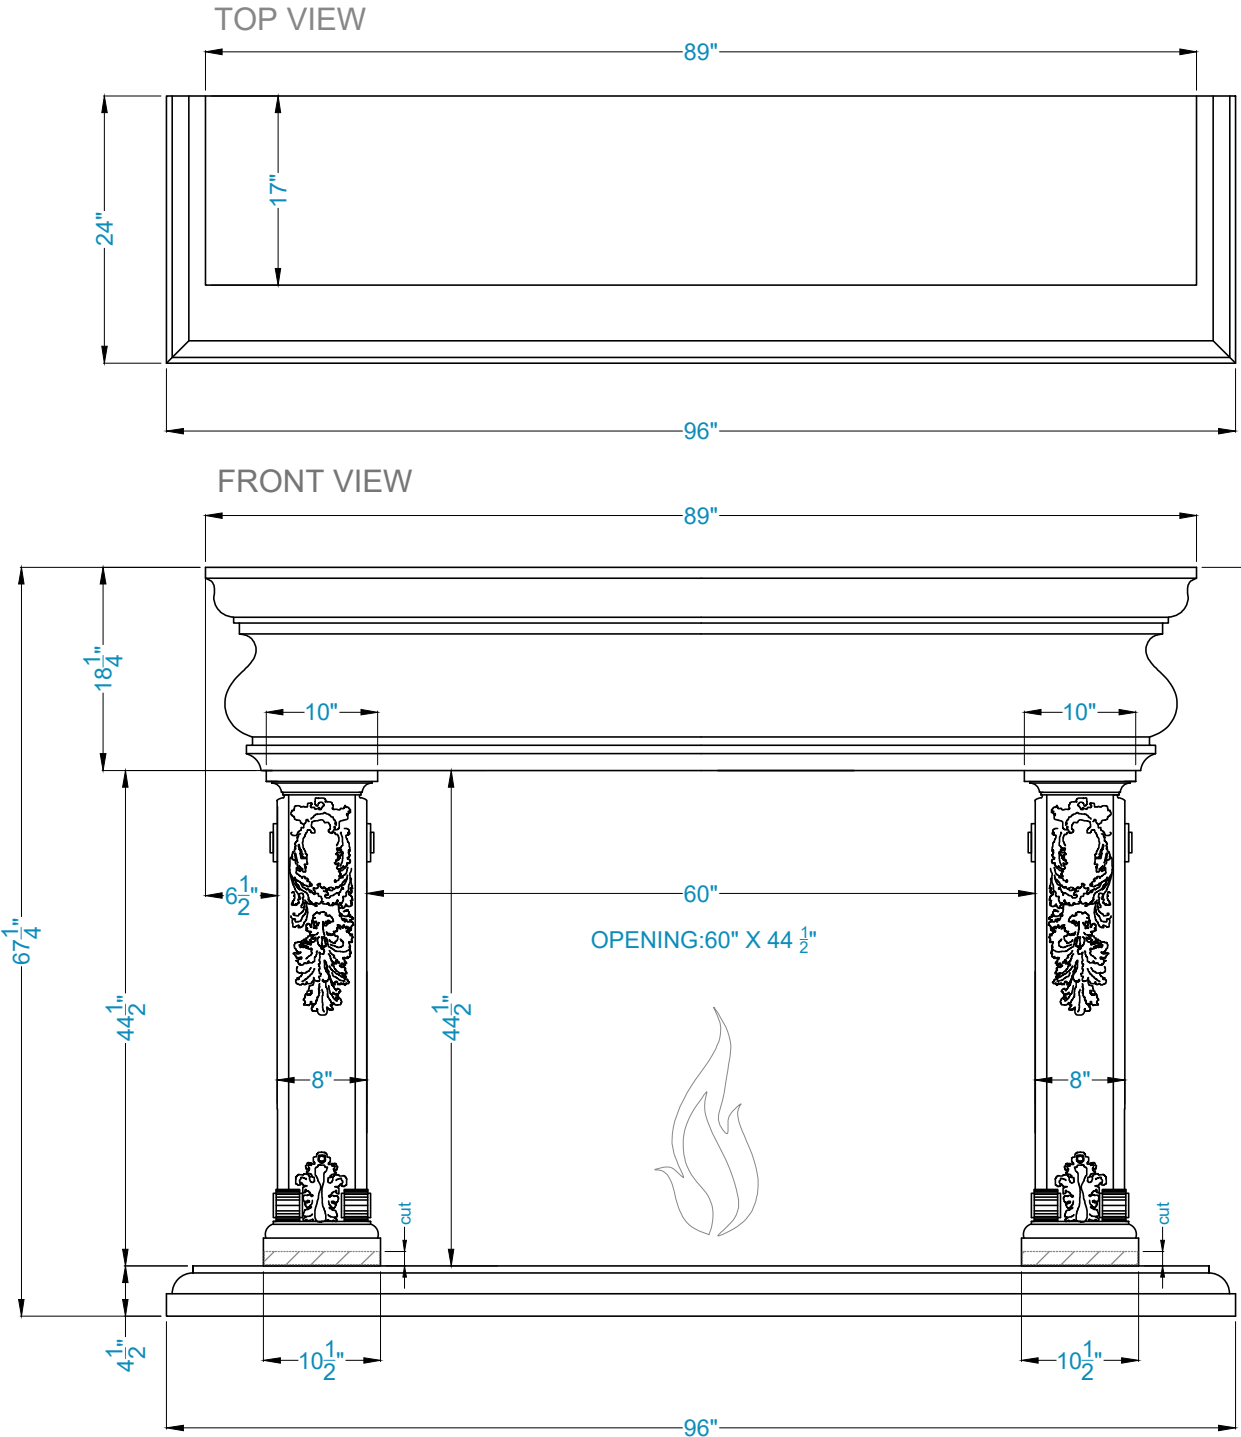

Tigranes 1 Fireplace Surround

Legend

- FS-150
- FH-12
- Adjustable part (cut to fit)