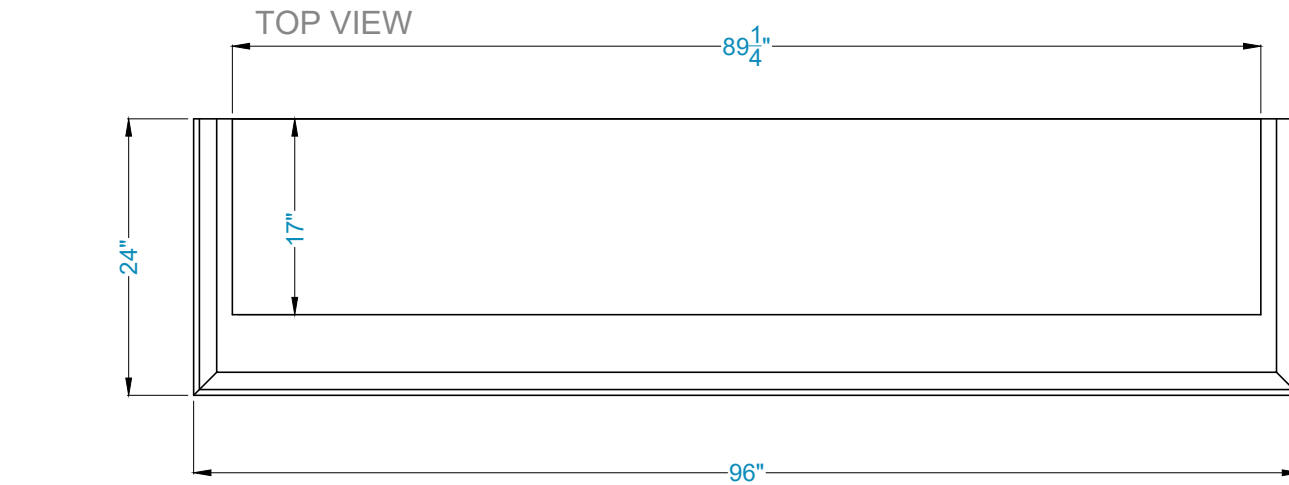

Tigranes 2 Fireplace Surround

Legend

FS-206		-Adjustable part (cut to fit)
--------	---	-------------------------------