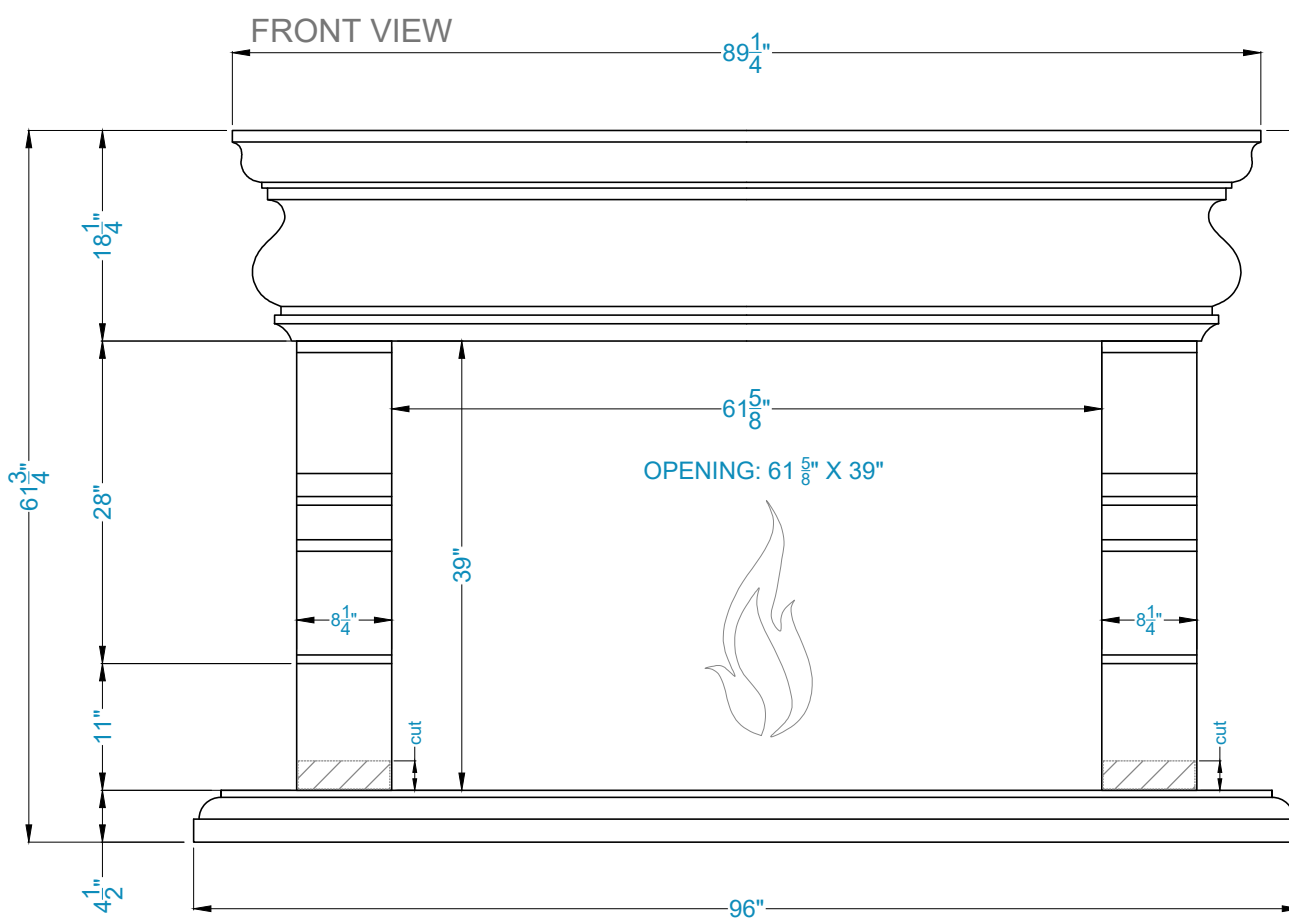

Tigranes 2 Fireplace Surround

Legend

FS-206		-Adjustable part (cut to fit)
--------	---	-------------------------------