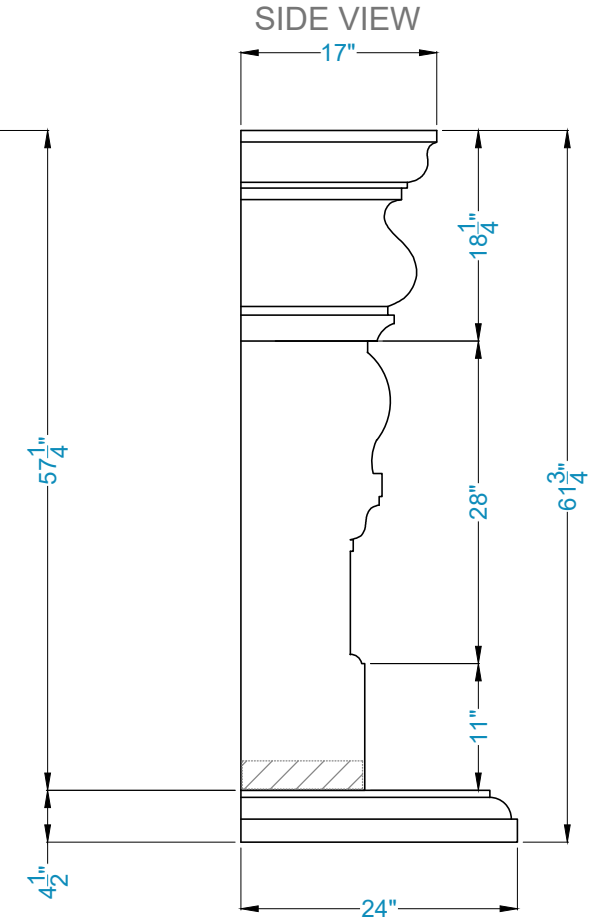

Tigranes 2 Fireplace Surround

Legend

FS-206		-Adjustable part (cut to fit)
--------	---	-------------------------------