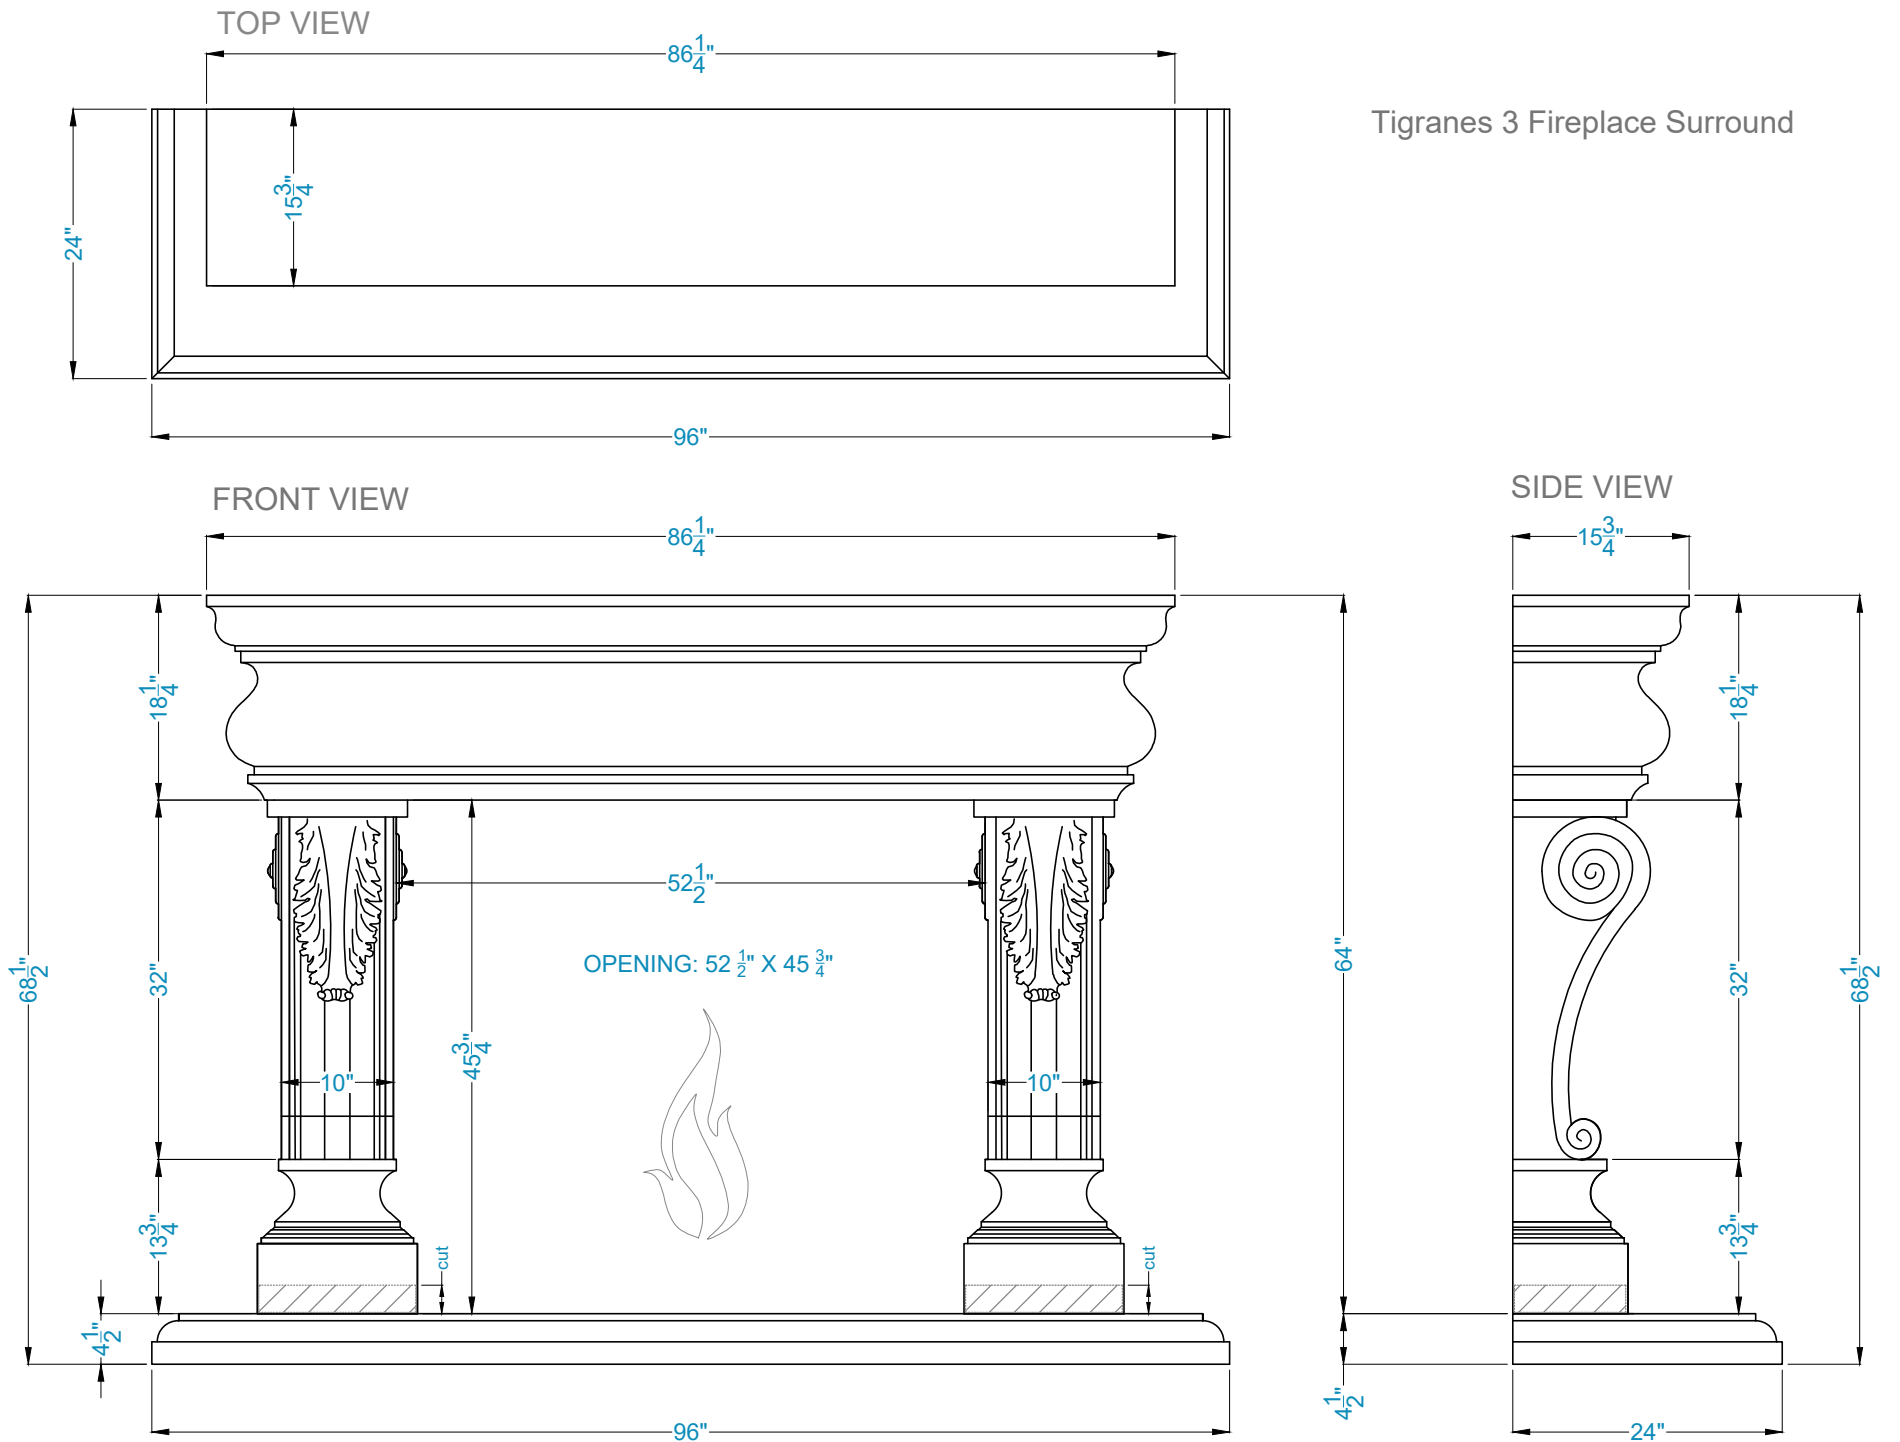

Tigranes 3 Fireplace Surround

Legend

- FS-212
-  -Adjustable part (cut to fit)