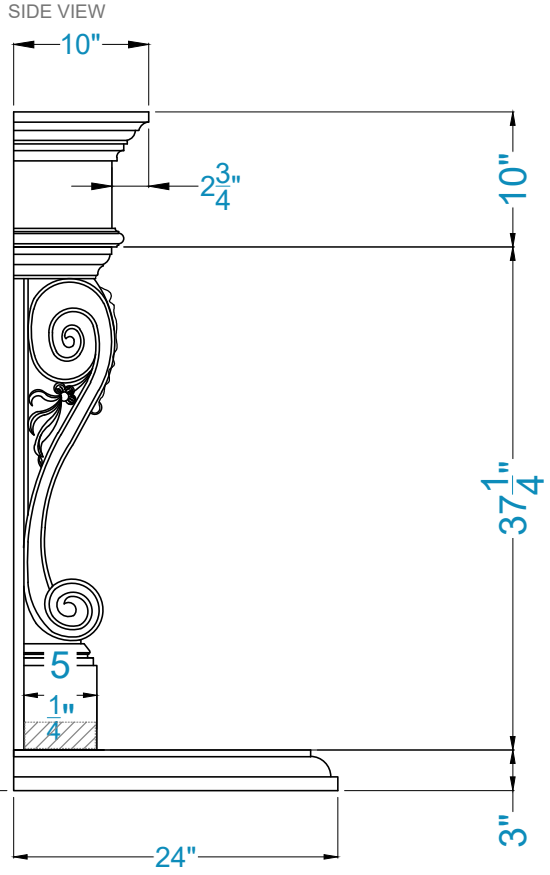

VENICE Fireplace Surround

Legend

FS-245  -Adjustable part (cut to fit)