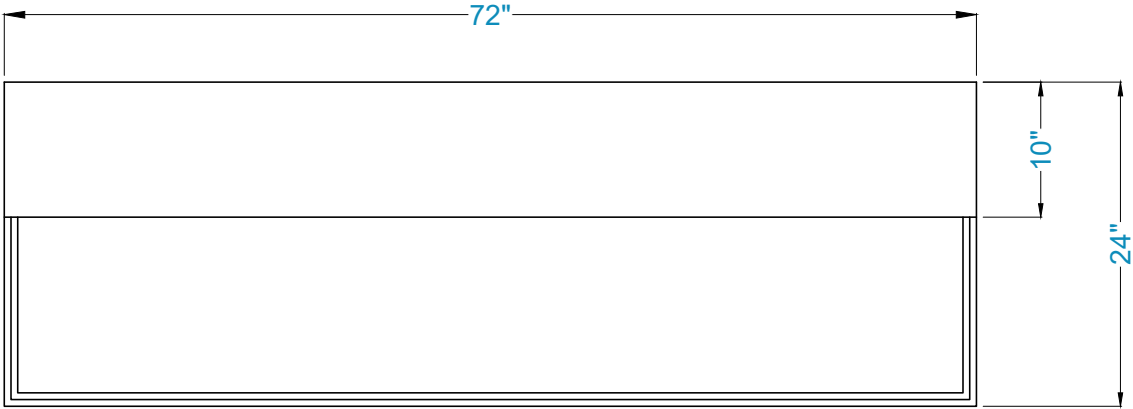

VENICE Fireplace Surround

Legend

FS-245  -Adjustable part (cut to fit)