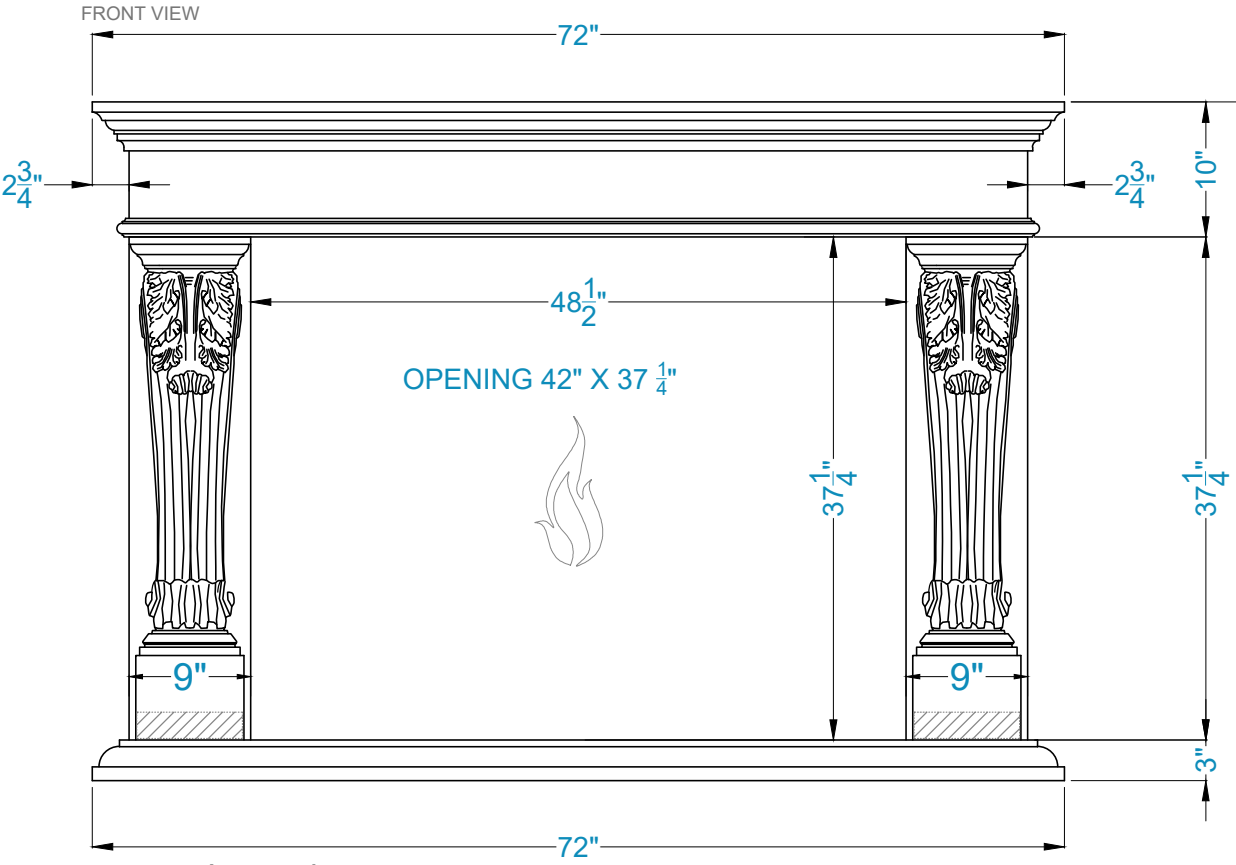

VENICE Fireplace Surround

Legend

FS-245  -Adjustable part (cut to fit)