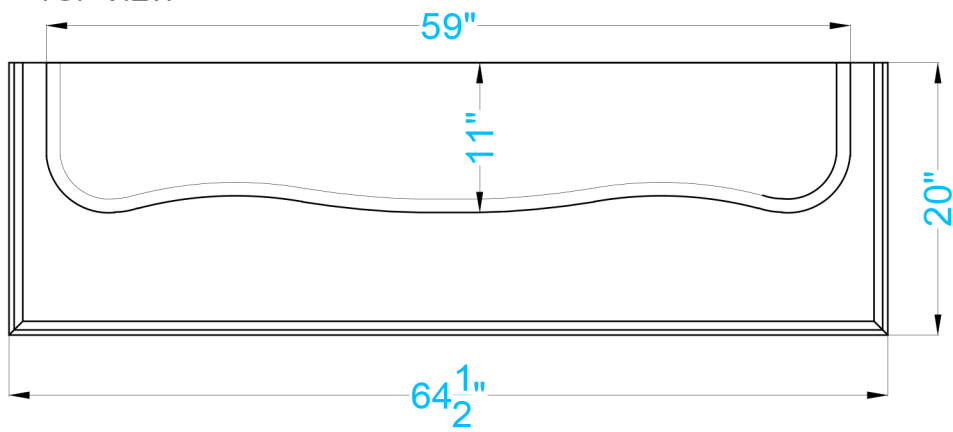

TOP VIEW

FRONT VIEW

SIDE VIEW

Legend

FS-49

-Adjustable part (cut to fit)