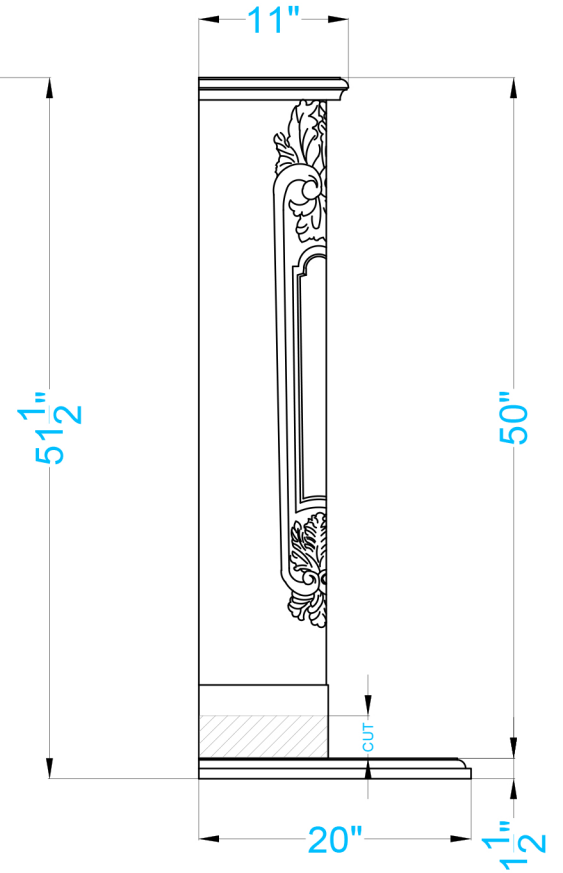

TOP VIEW

FRONT VIEW

SIDE VIEW

Legend

FS-49

-Adjustable part (cut to fit)