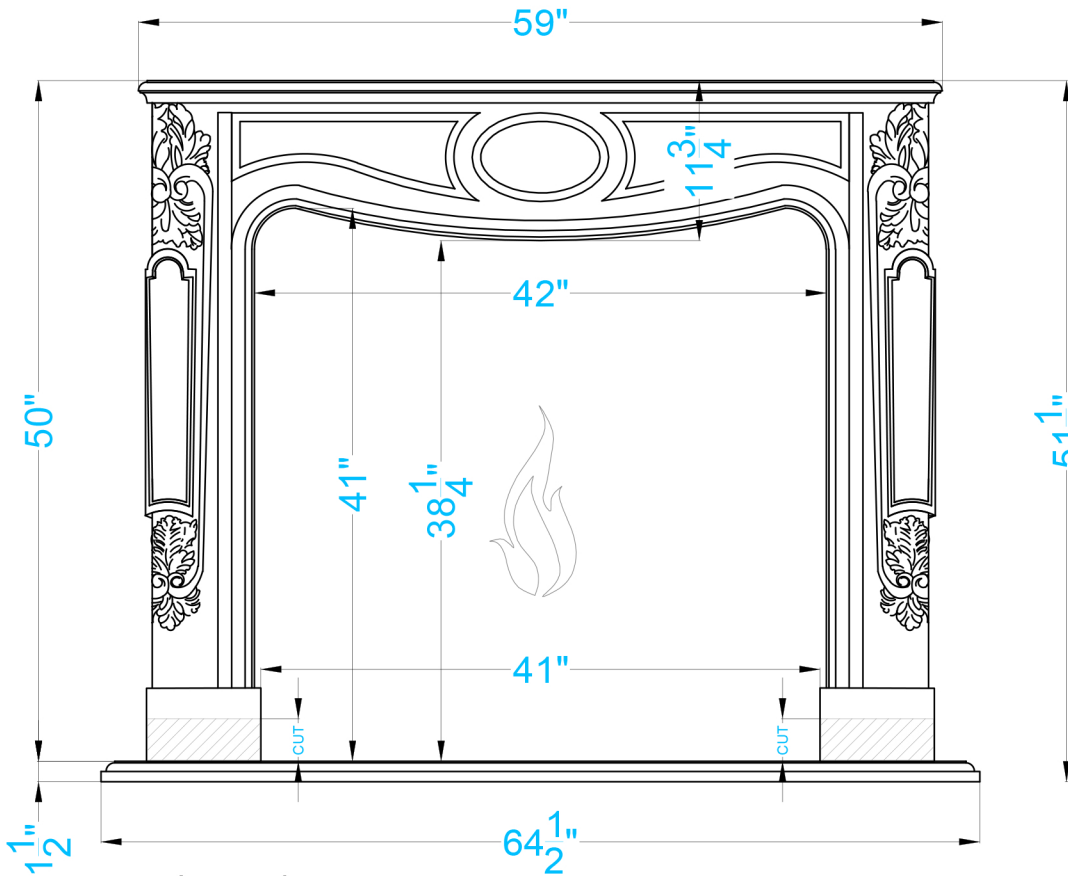

TOP VIEW

FRONT VIEW

SIDE VIEW

Legend

FS-49

-Adjustable part (cut to fit)