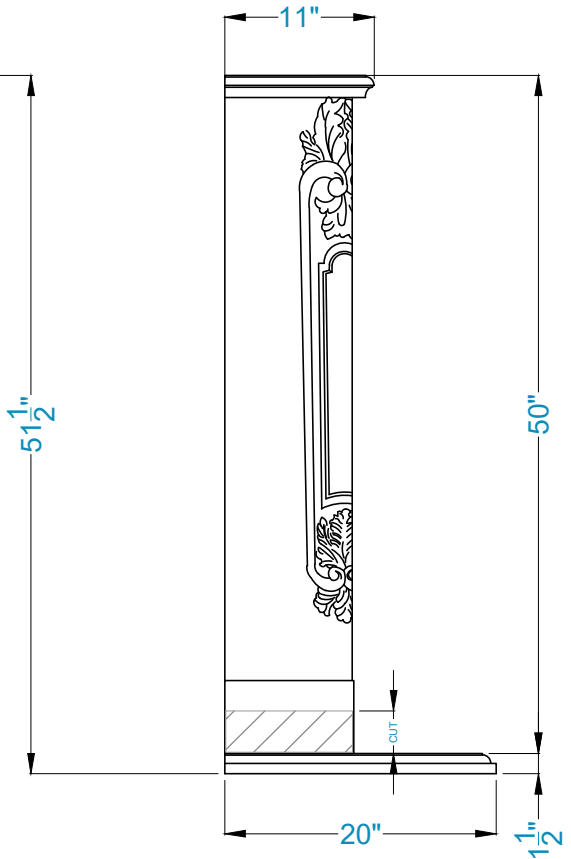

FLORENCE Fireplace Surround

TOP VIEW

FRONT VIEW

SIDE VIEW

Legend

- FS-49
- Adjustable part (cut to fit)