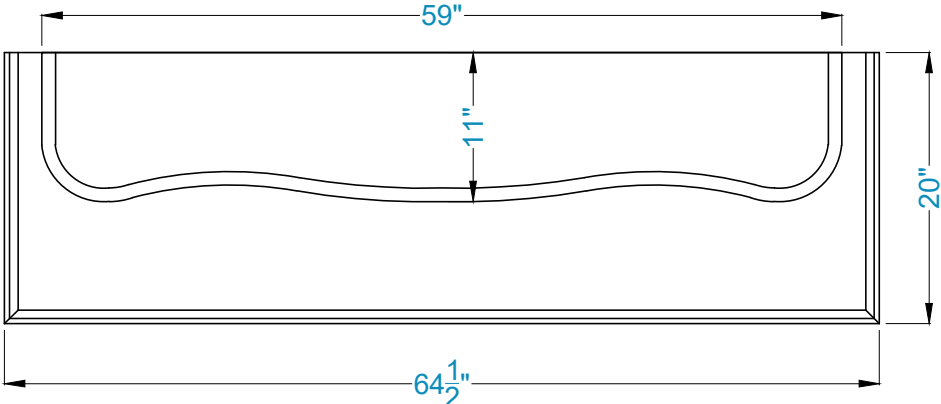

FLORENCE Fireplace Surround

TOP VIEW

FRONT VIEW

SIDE VIEW

Legend

- FS-49
- Adjustable part (cut to fit)