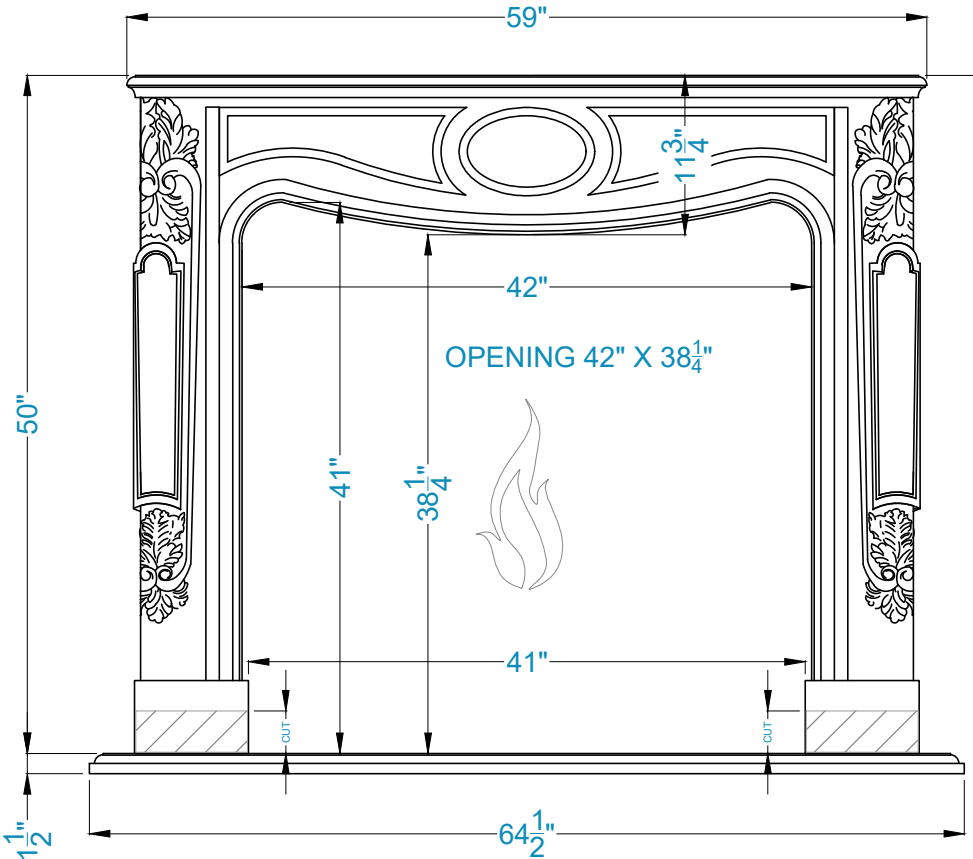

FLORENCE Fireplace Surround

TOP VIEW

FRONT VIEW

SIDE VIEW

Legend

- FS-49
- Adjustable part (cut to fit)