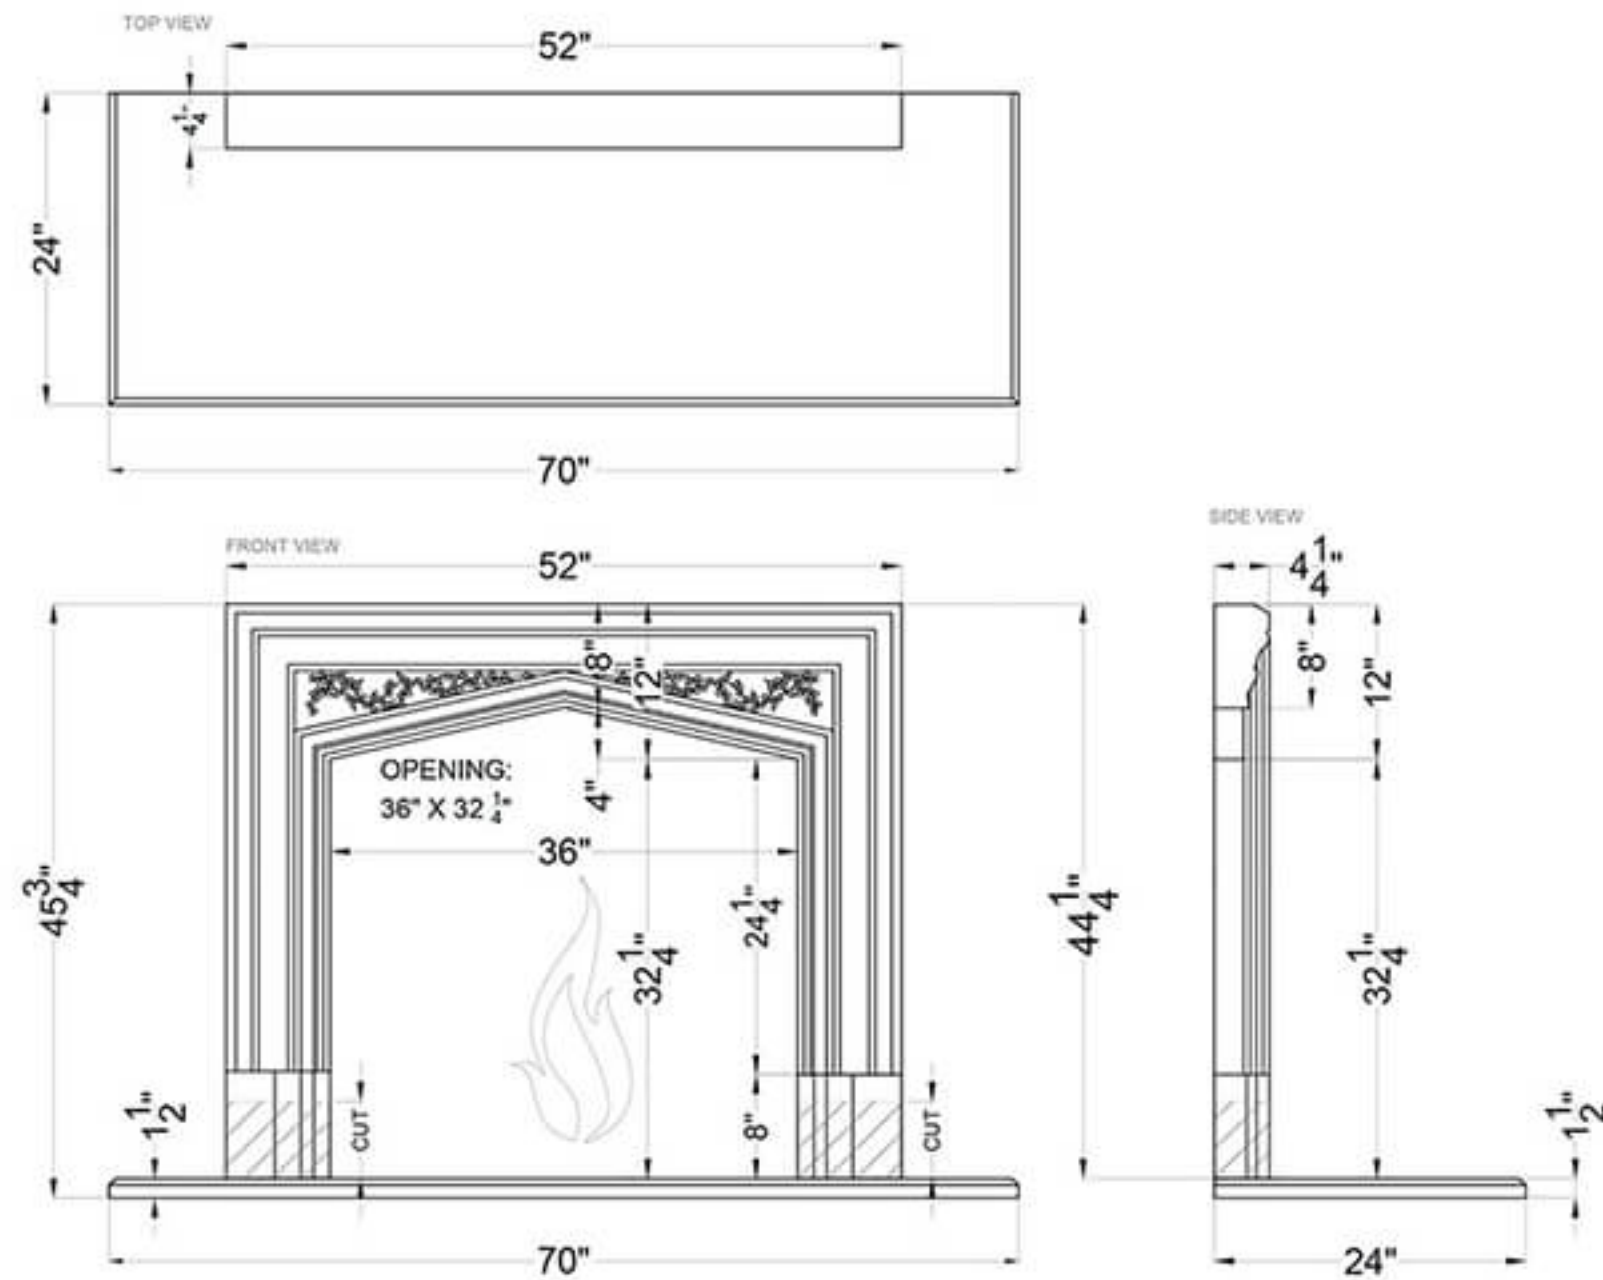

Volterra

Legend
FS-15
FH-04 -Adjustable part (cut to fit)