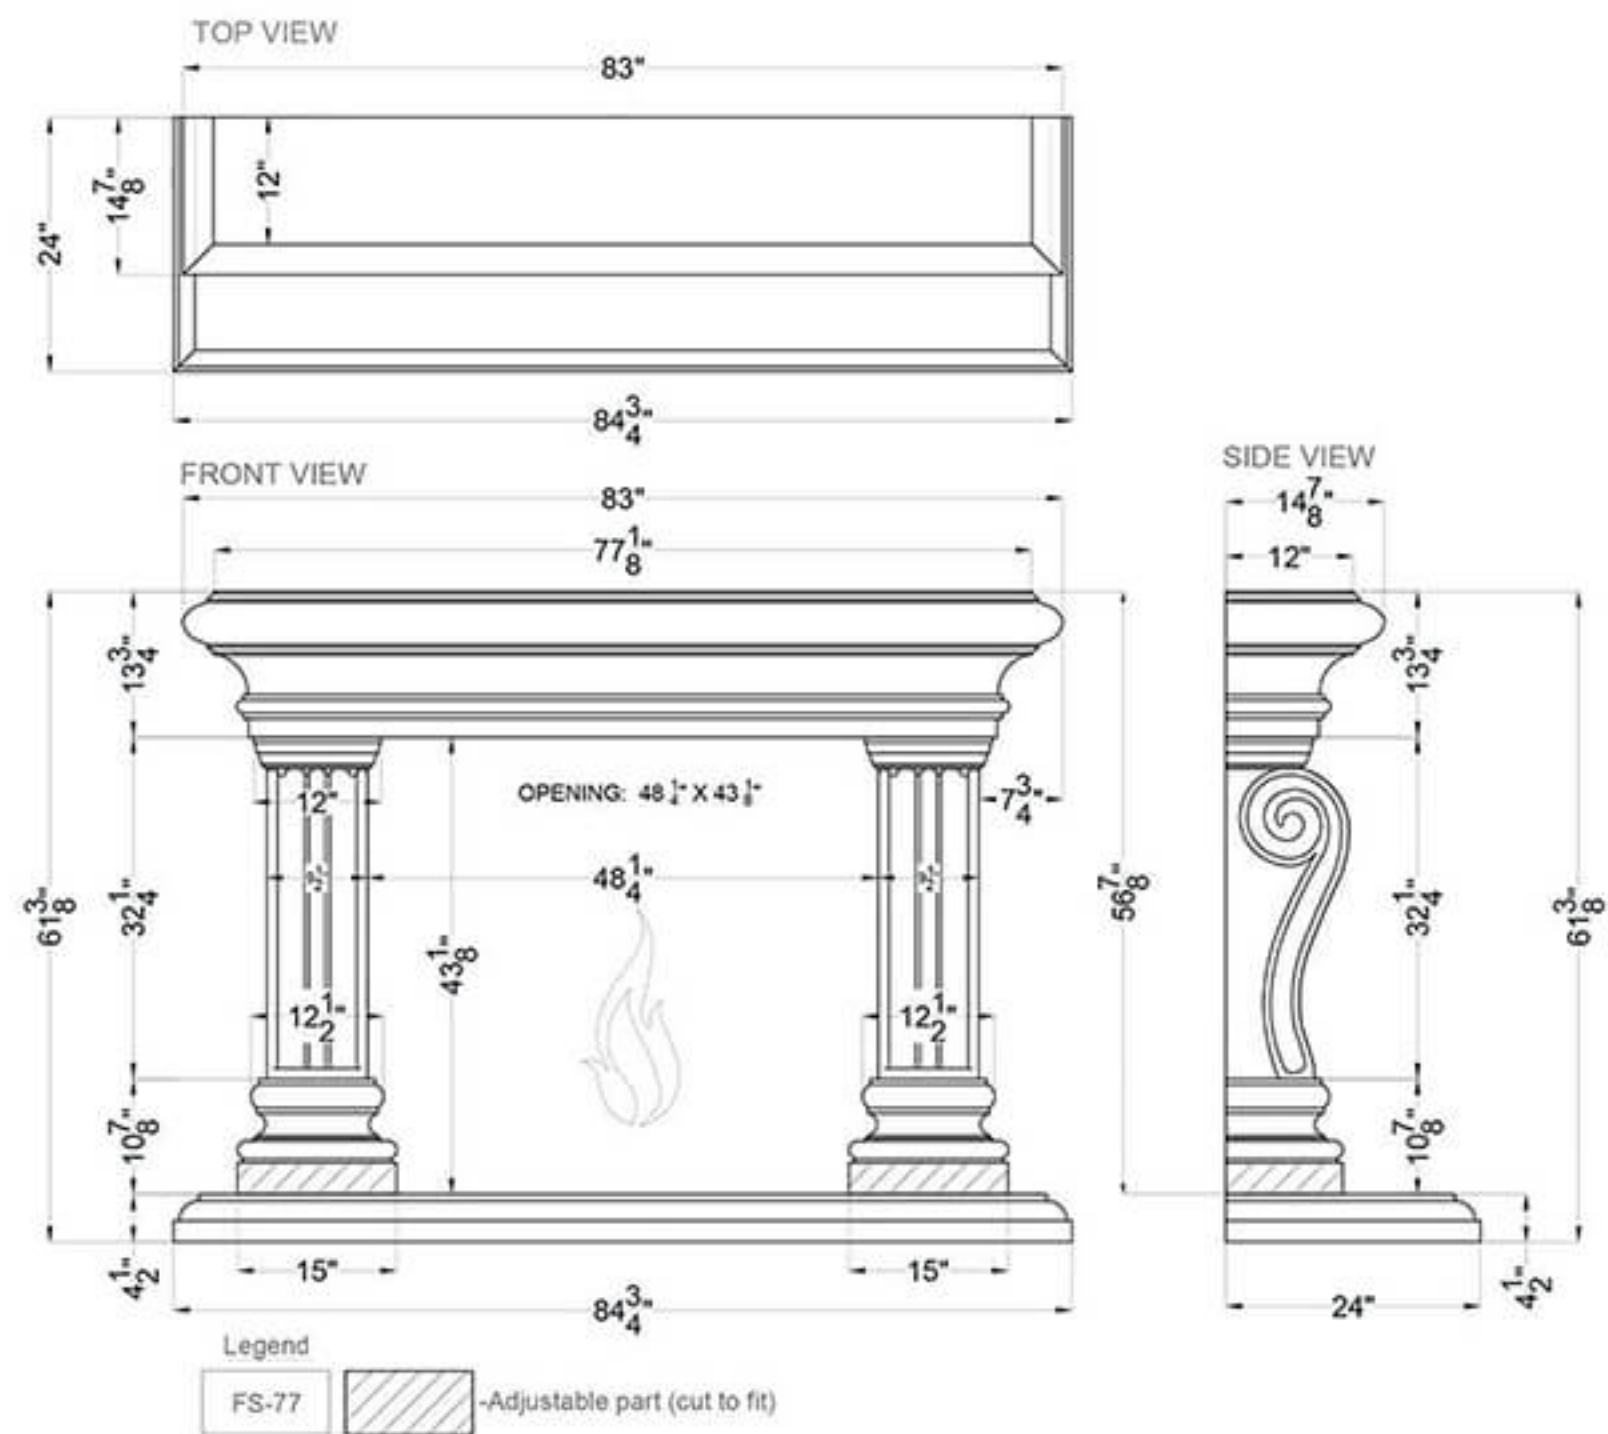

San Lazzaro