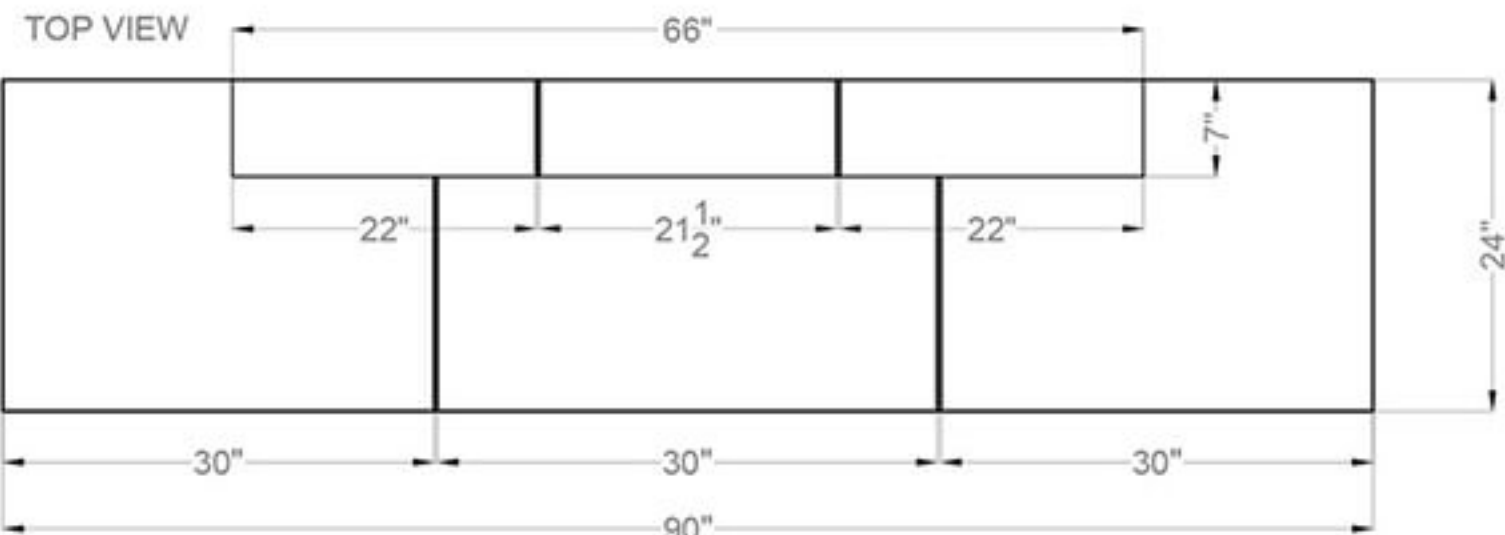

Aria

info@precastmantels.com

158

1-818-301-0707

LA PRECAST
Mantels

info@precastmantels.com

159

1-818-301-0707

LA PRECAST
Mantels