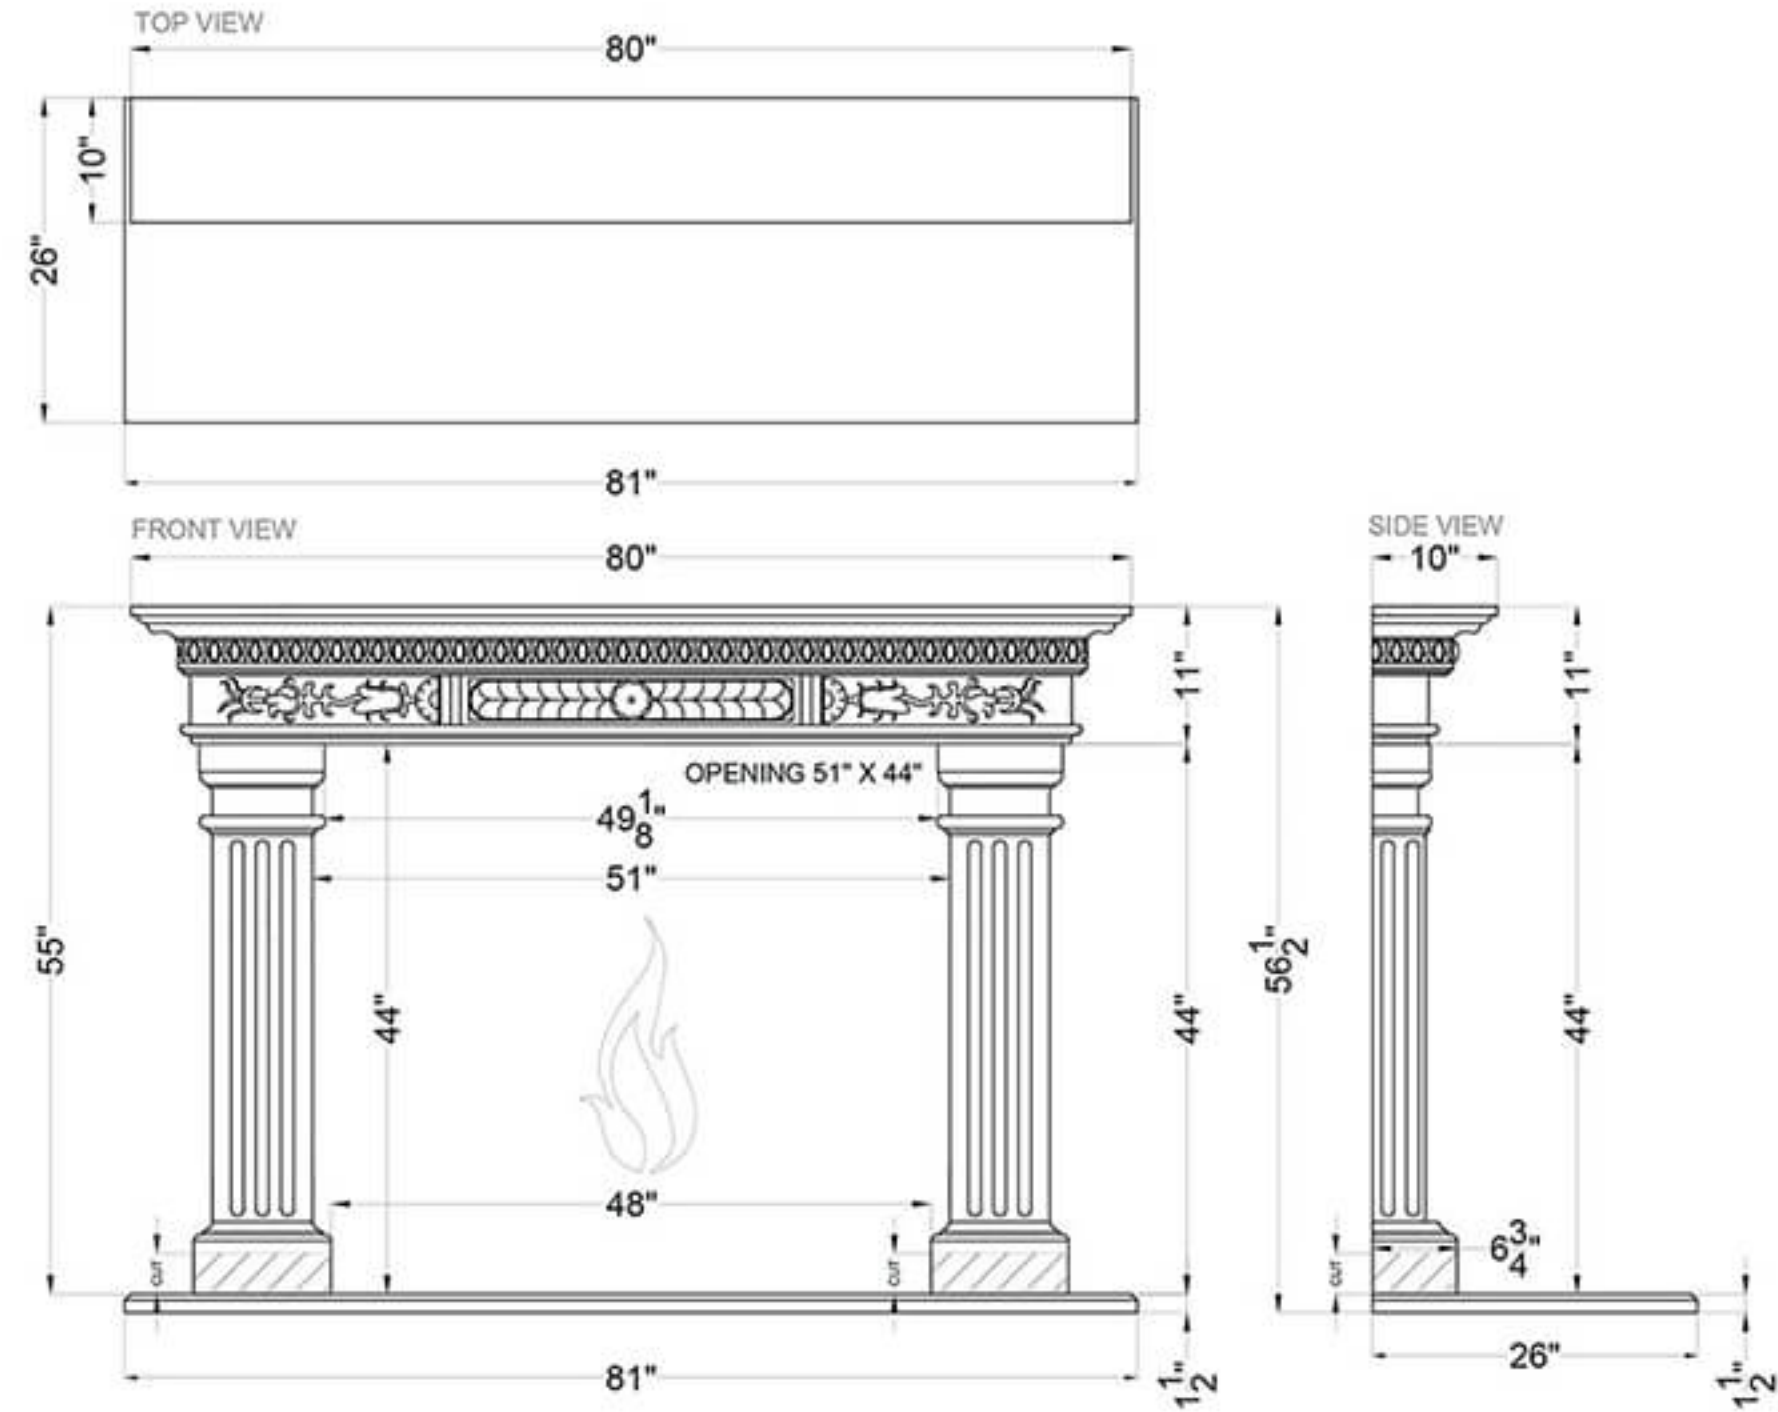

Aphrodite

Grand Pisa

Legend
 FS-16
 FH-04

San Marino

Legend
FS-17 FH-04  -Adjustable part (cut to fit)

Genoa

Corinthian

Hamburg