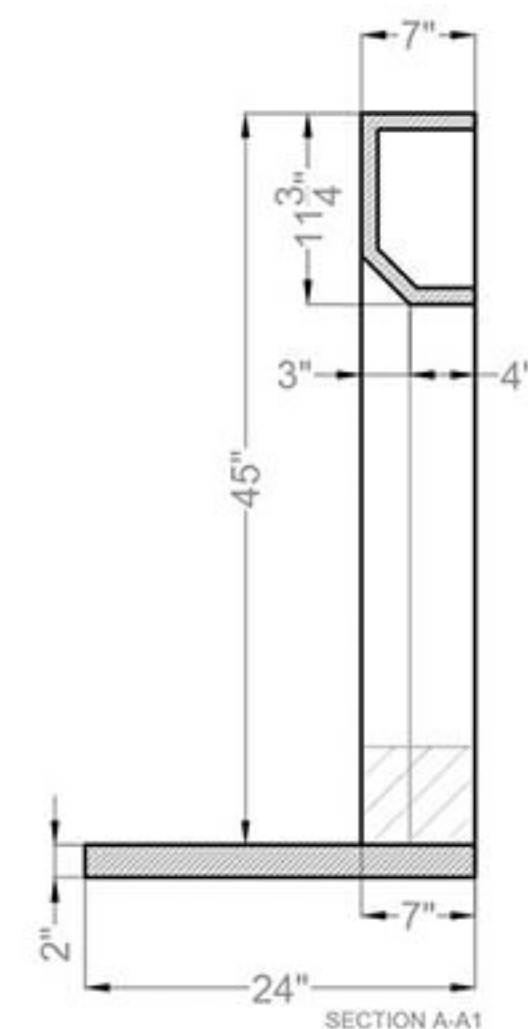

info@precastmantels.com

161

1-818-301-0707

LA PRECAST
Mantels

Great Hayk

TOP VIEW

FRONT VIEW

SIDE VIEW