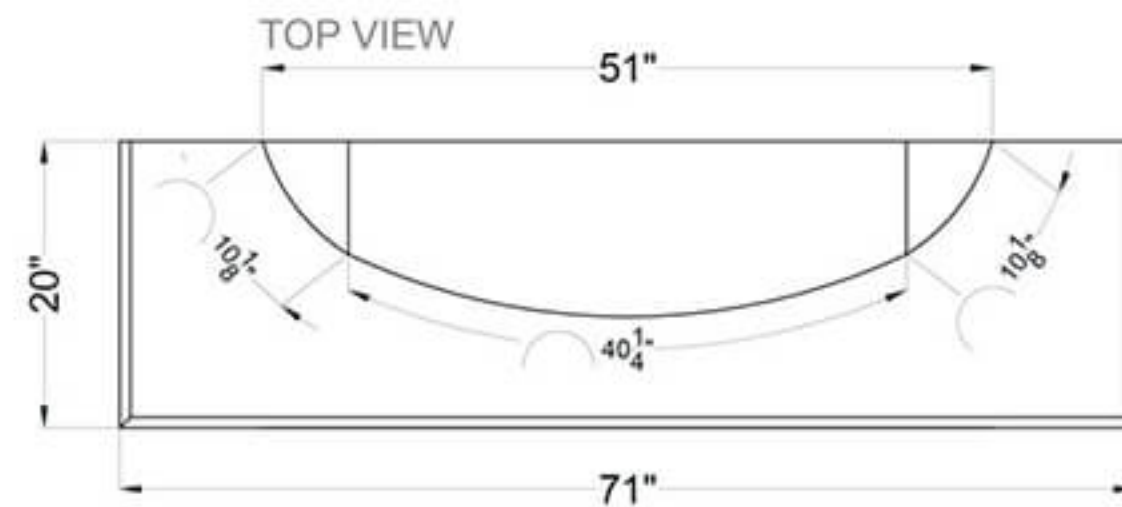

Erica

Legend