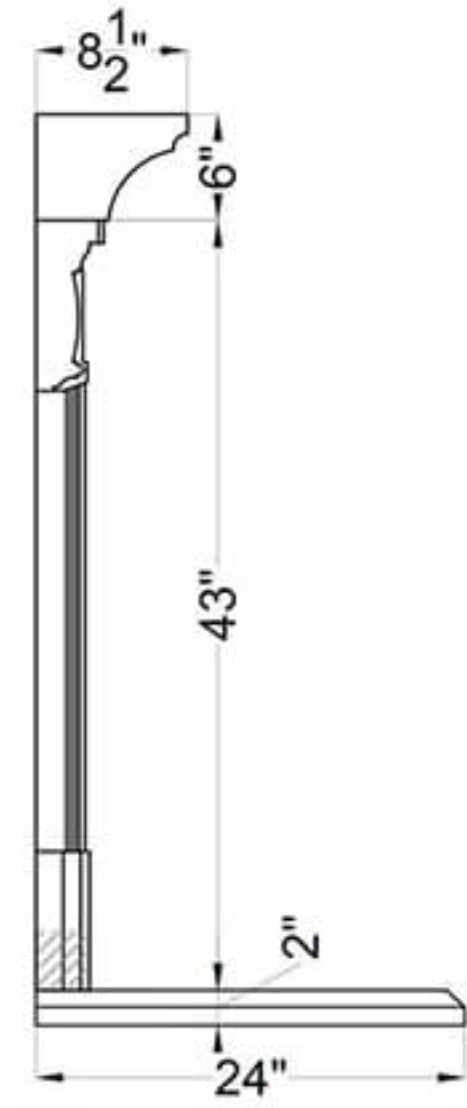

Kilikia

Legend

FS-24
FH-4

-Adjustable part (cut to fit)