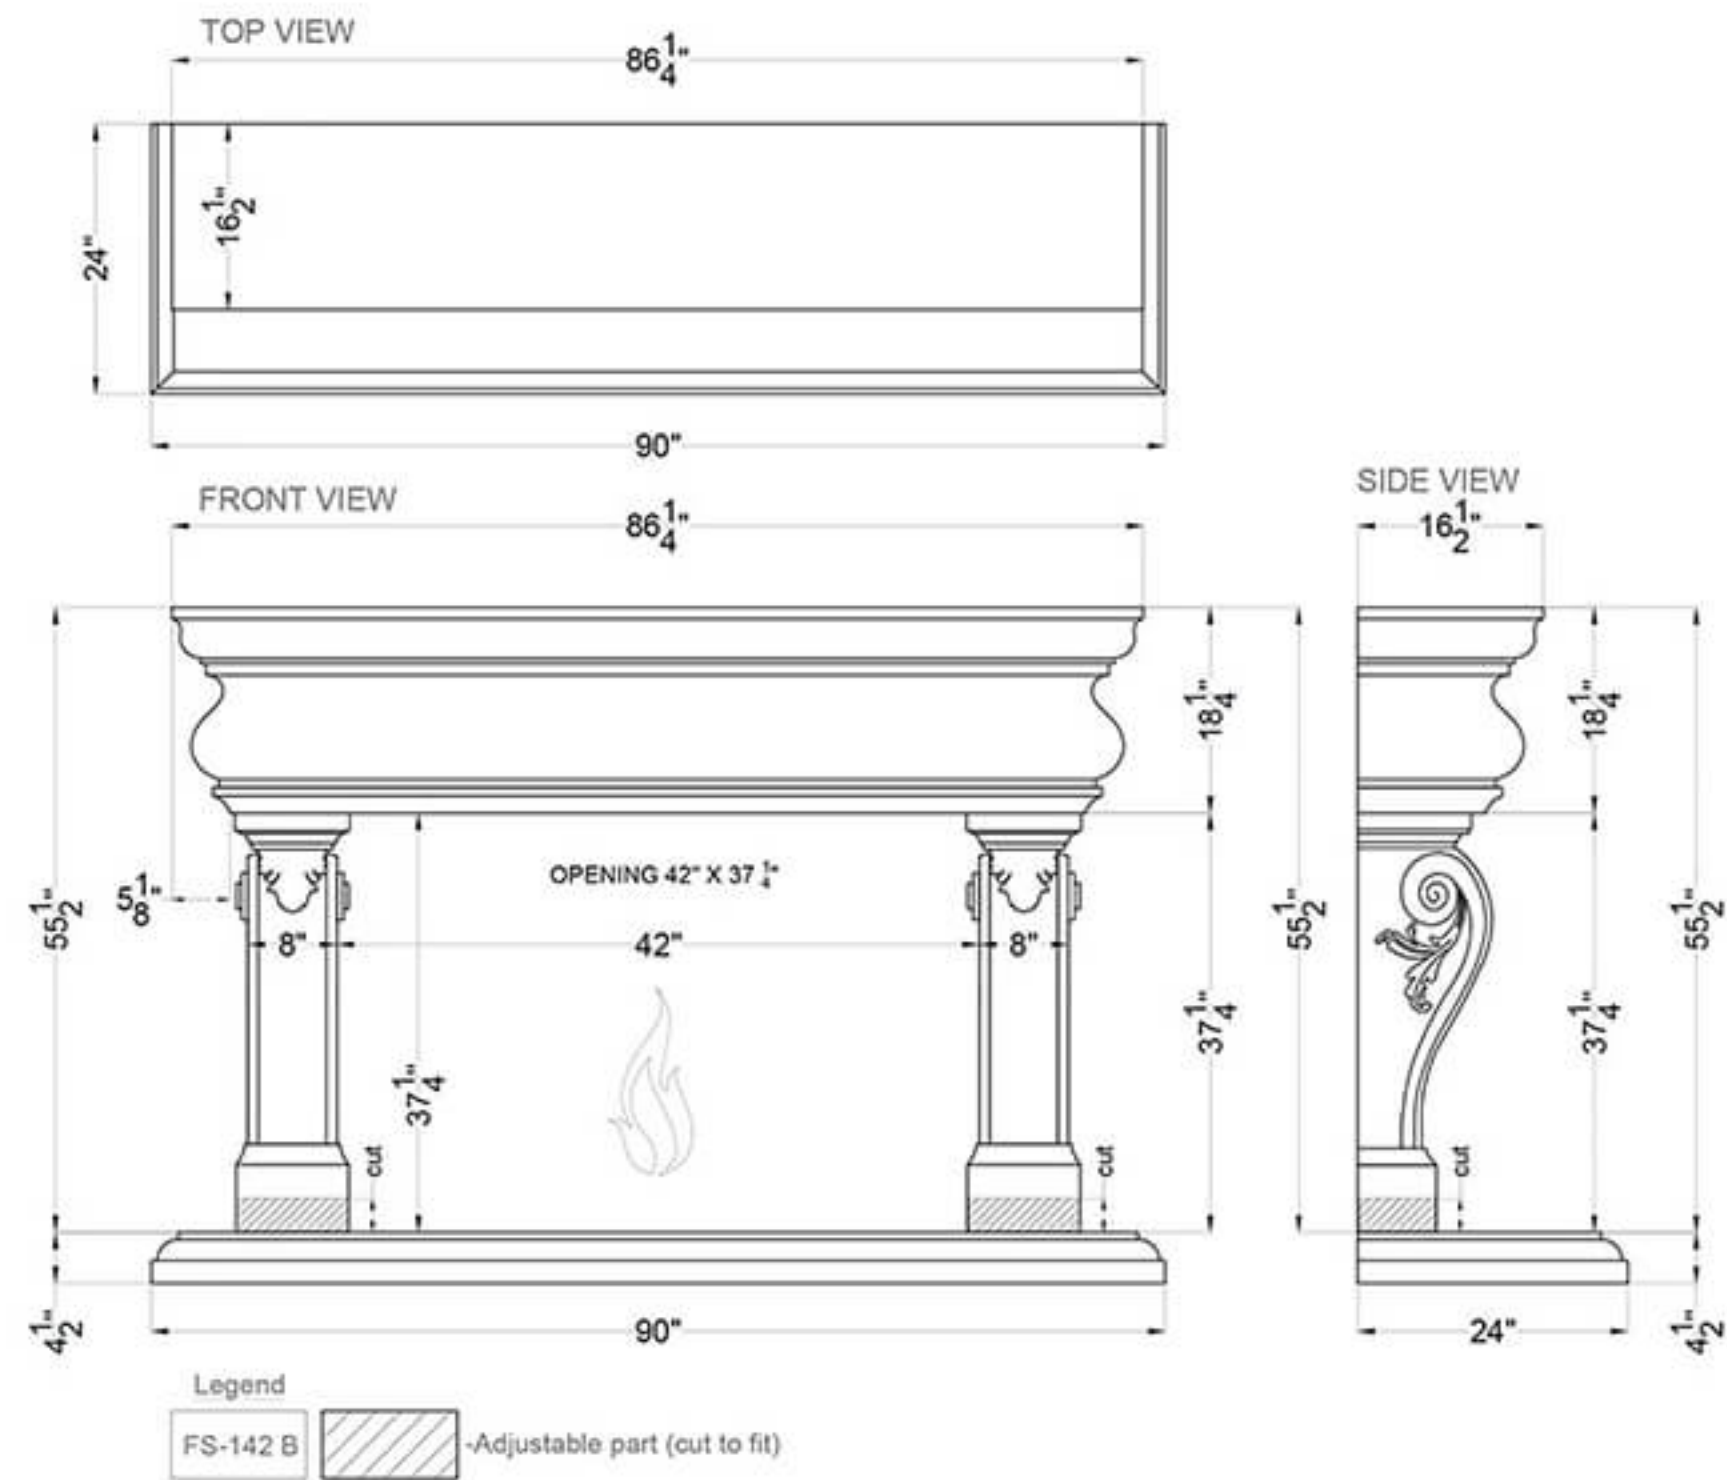

Anna

Cleopatra

Apollo

Legend

FS-91

-Adjustable part (cut to fit)

Atalanta

Hermes