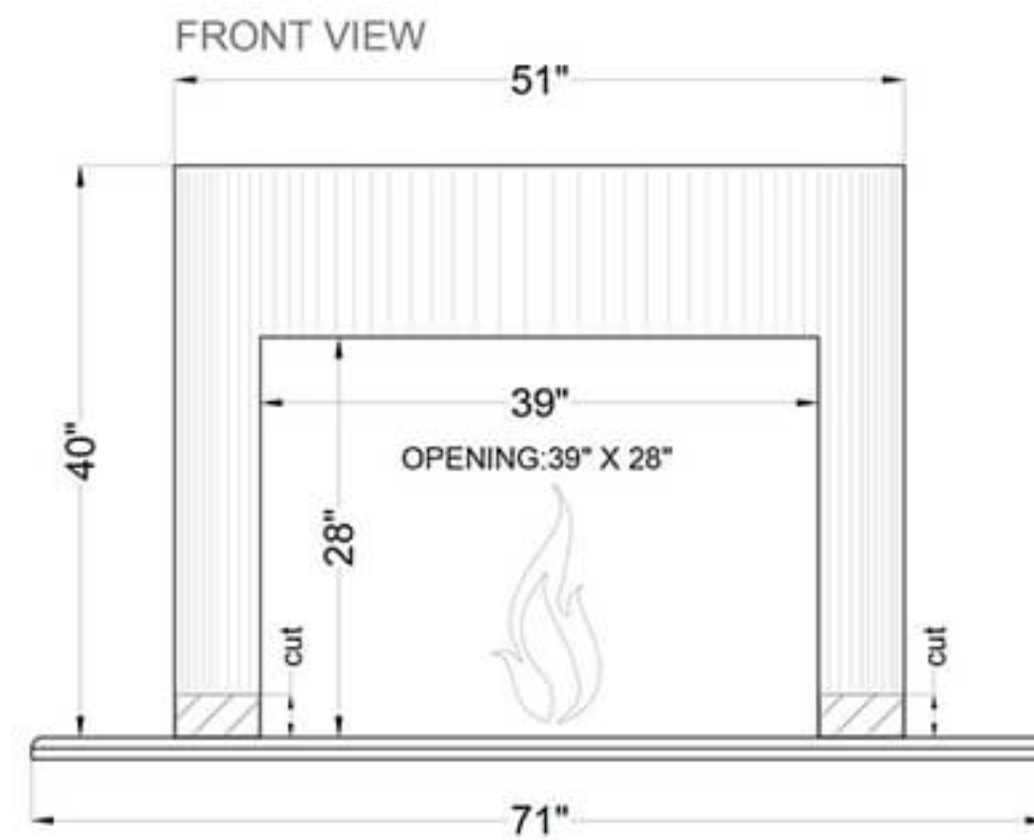

Erica

Legend