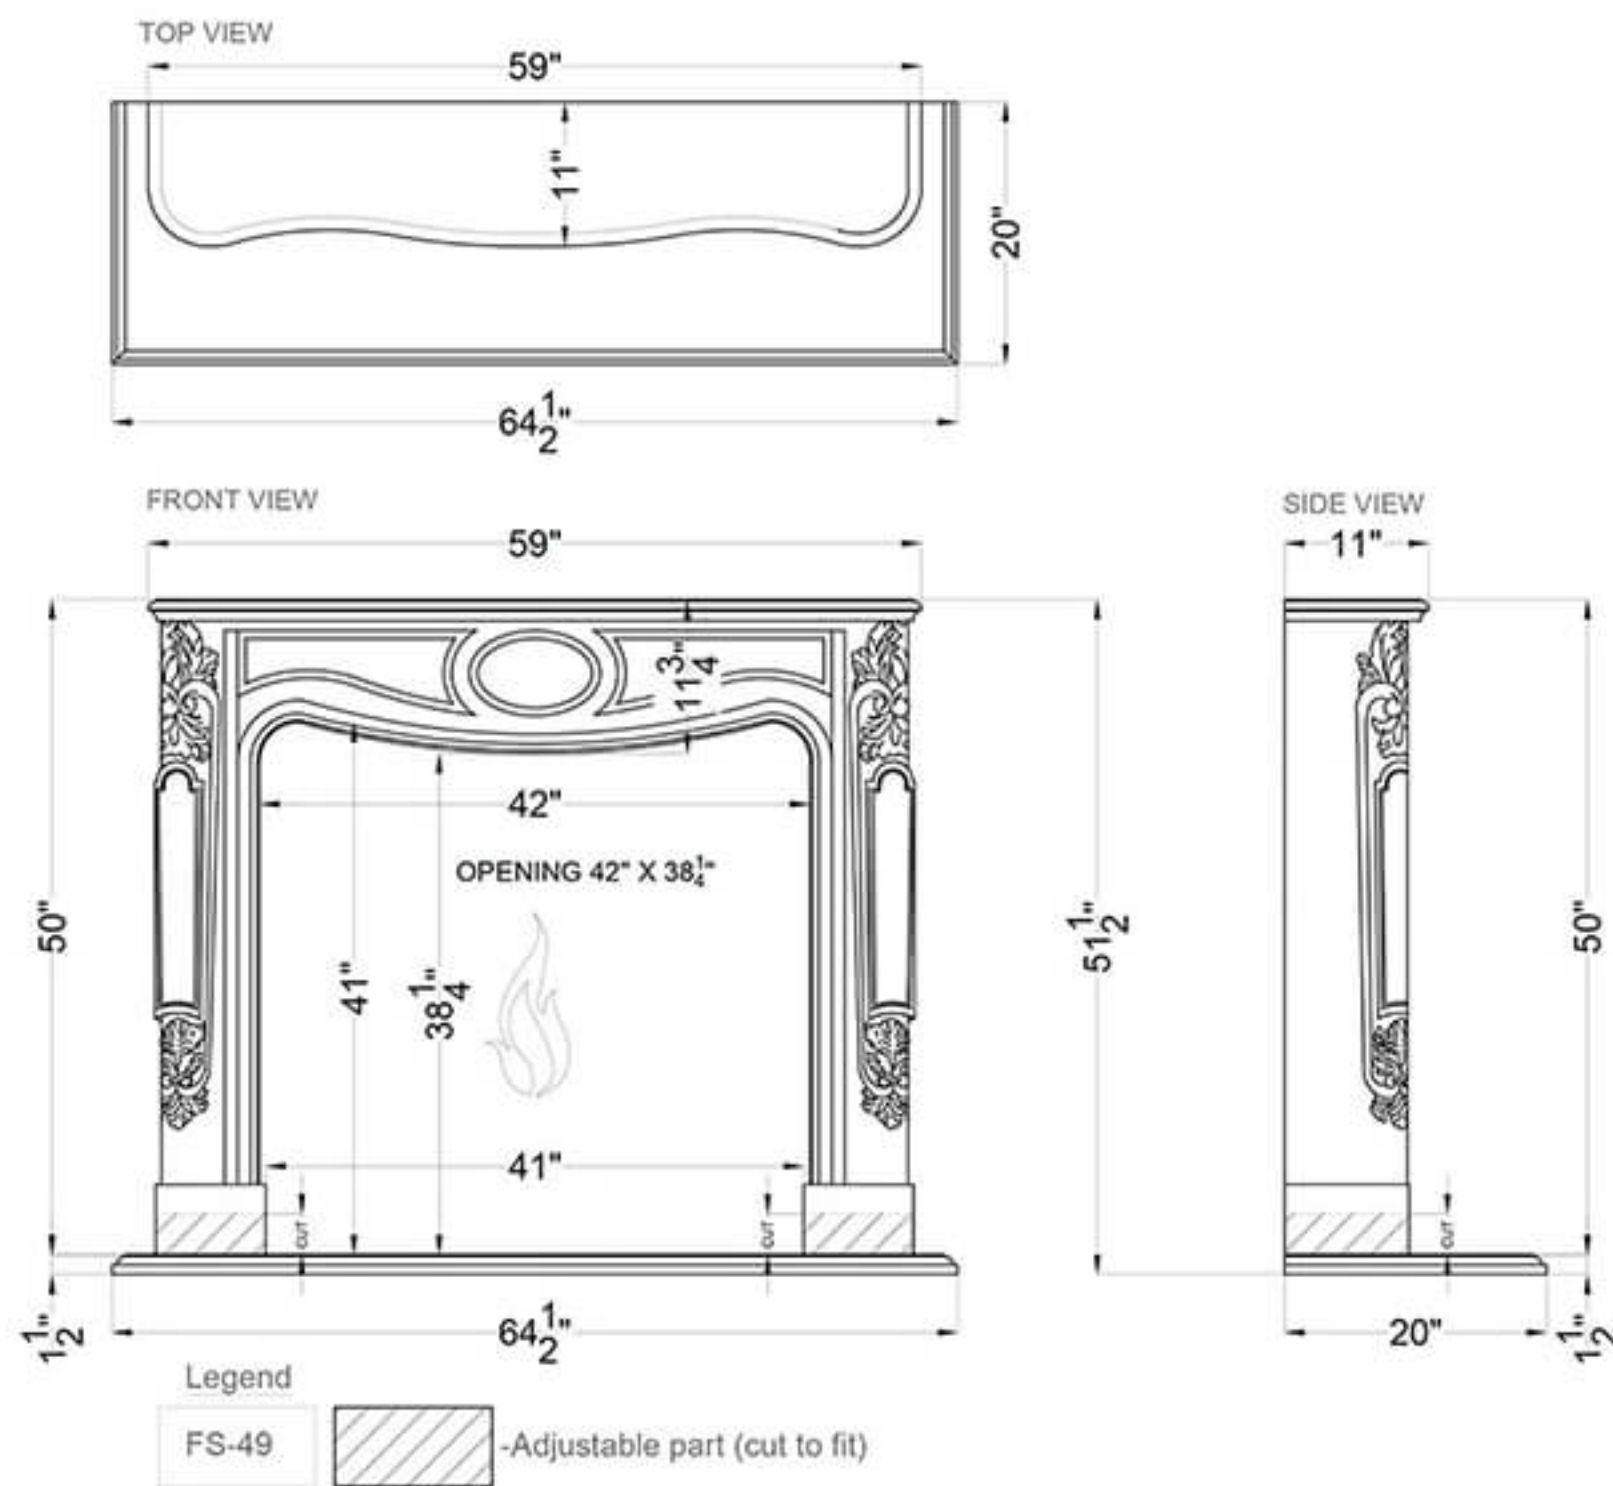

Venice

Tuscany

Volterra

Legend
FS-15
FH-04  -Adjustable part (cut to fit)

Florence

Adana

Champs Elysees

Legend
 FS-34  -Adjustable part (cut to fit)