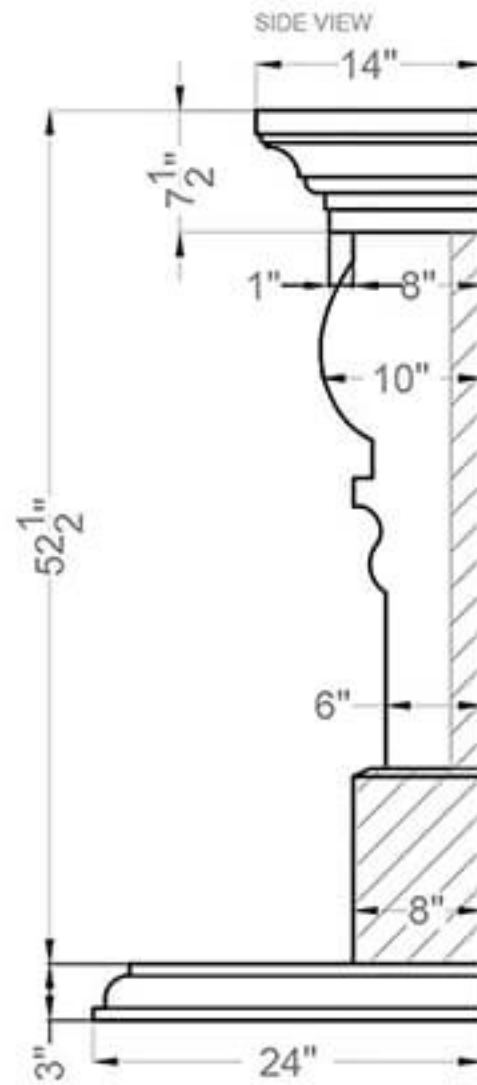

-Adjustable part (cut to fit)

Hamilton

Rome

Ararat

info@precastmantels.com

100

1-818-301-0707

LA PRECAST
Mantels