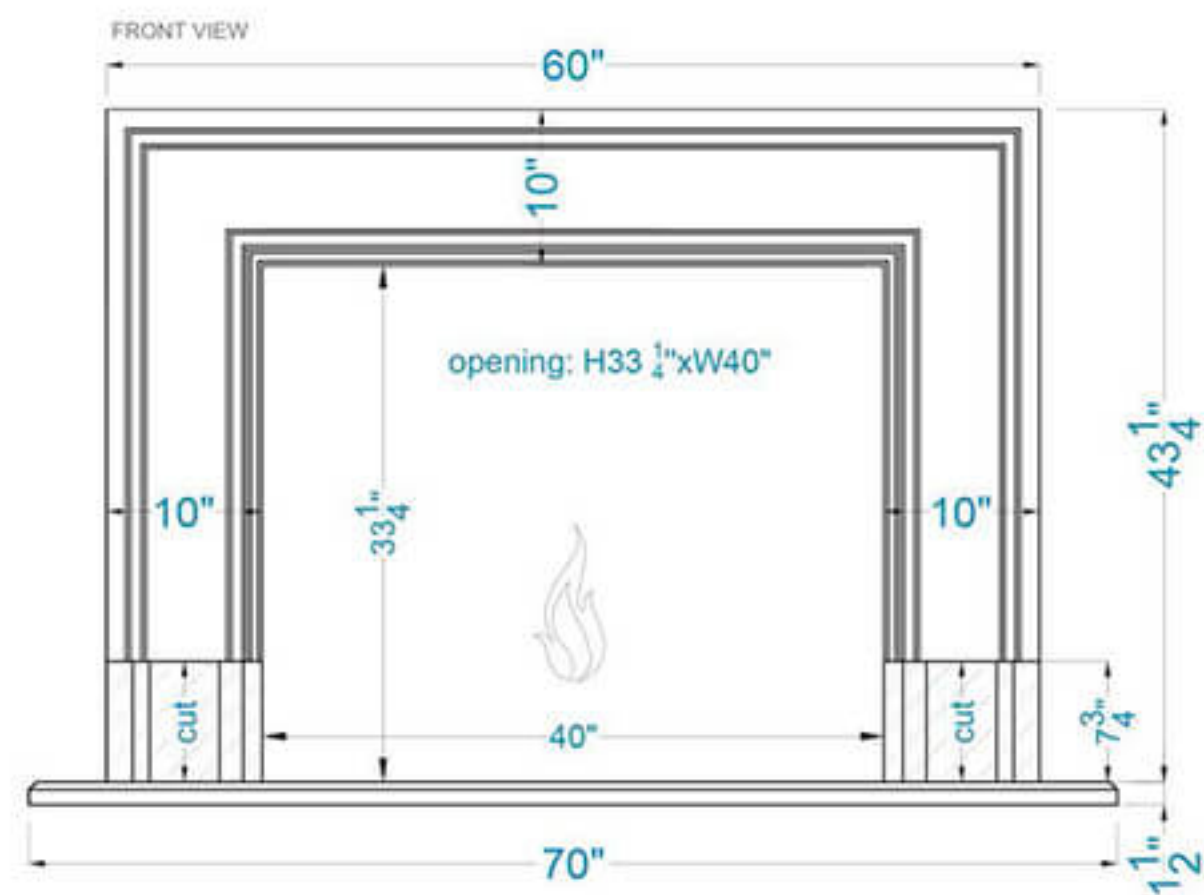

Cypros

Legend