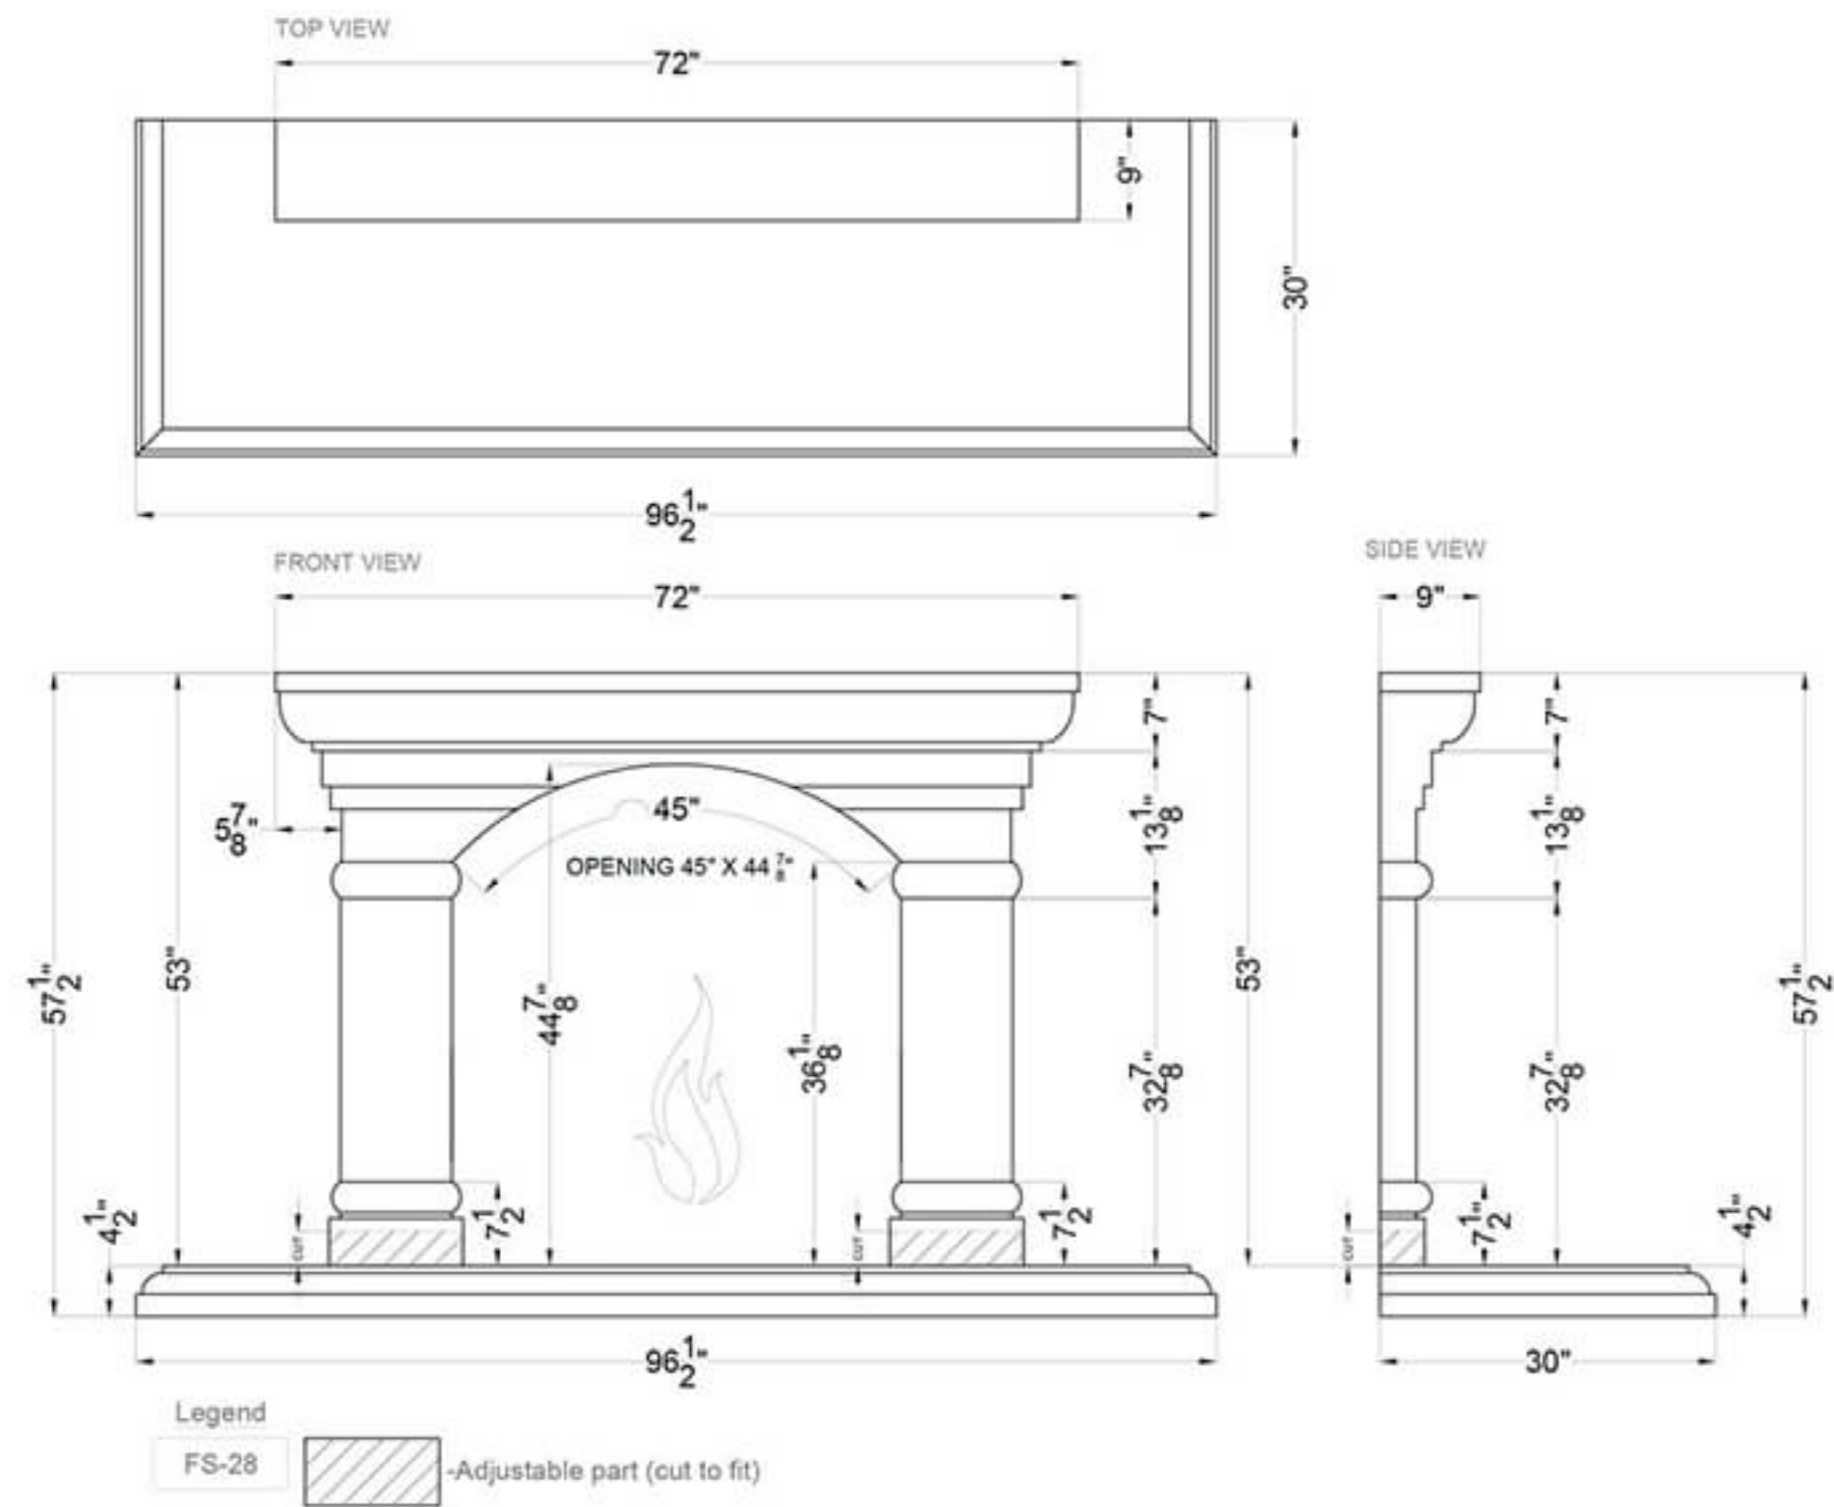

Grand Alto Palermo

Legend
 FS-26D  -Adjustable part (cut to fit)

Kilikia

Legend

FS-24
FH-4

-Adjustable part (cut to fit)

Rhea

Tuscany Arch