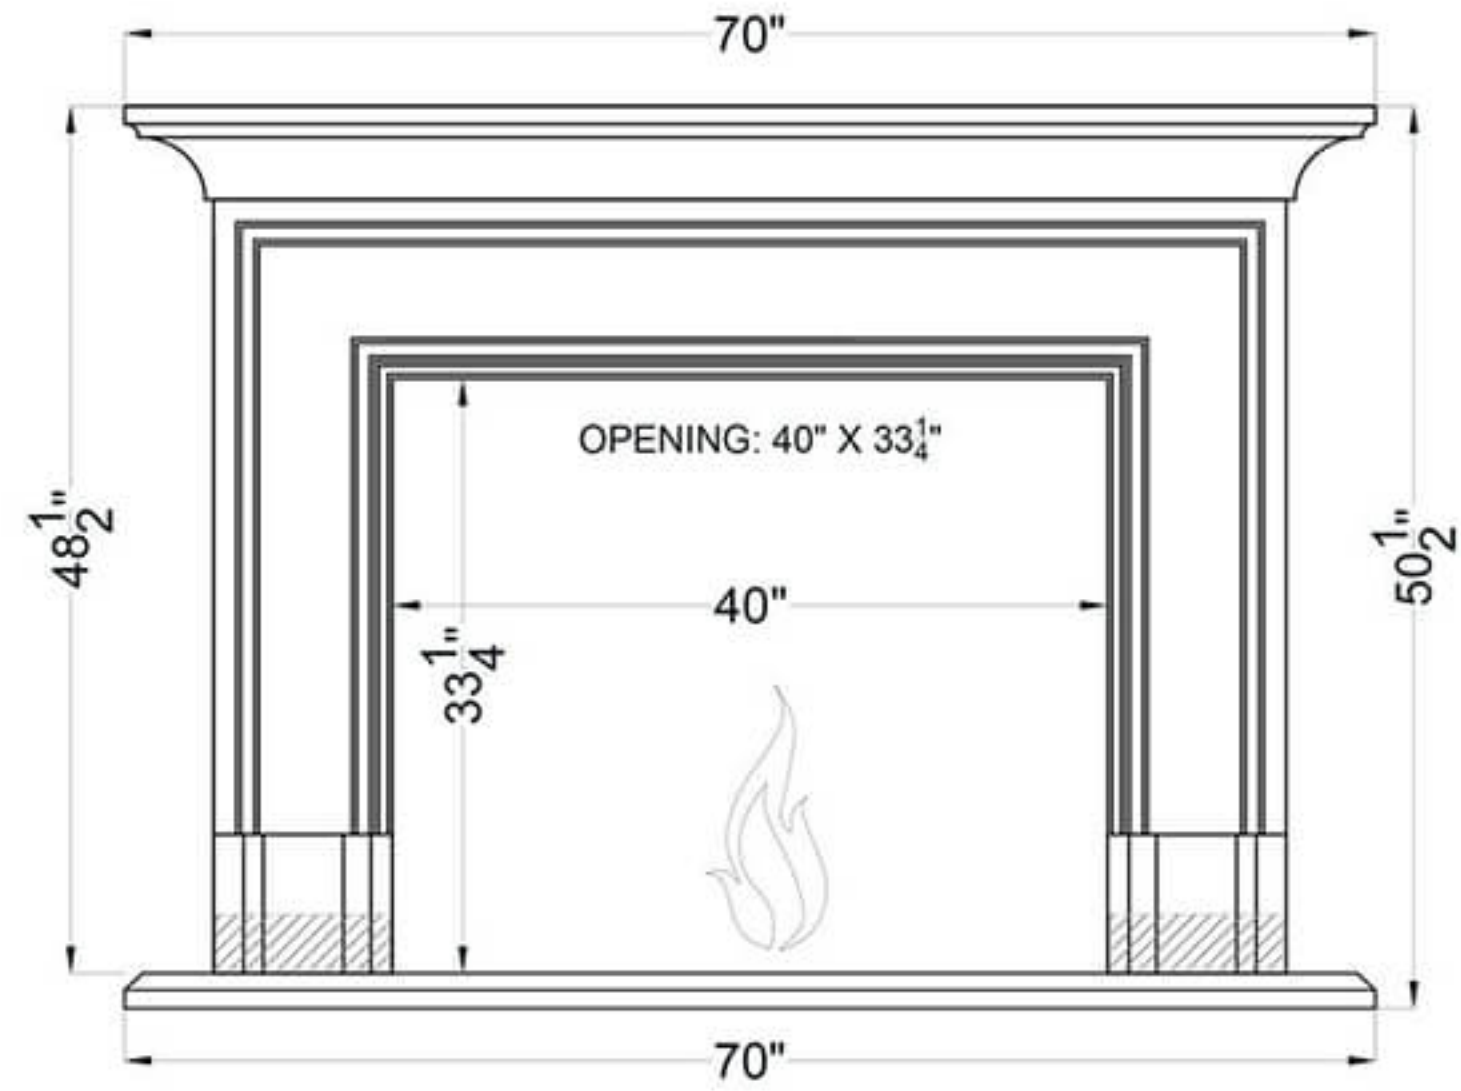

Kilikia

Legend

FS-24
FH-4

-Adjustable part (cut to fit)