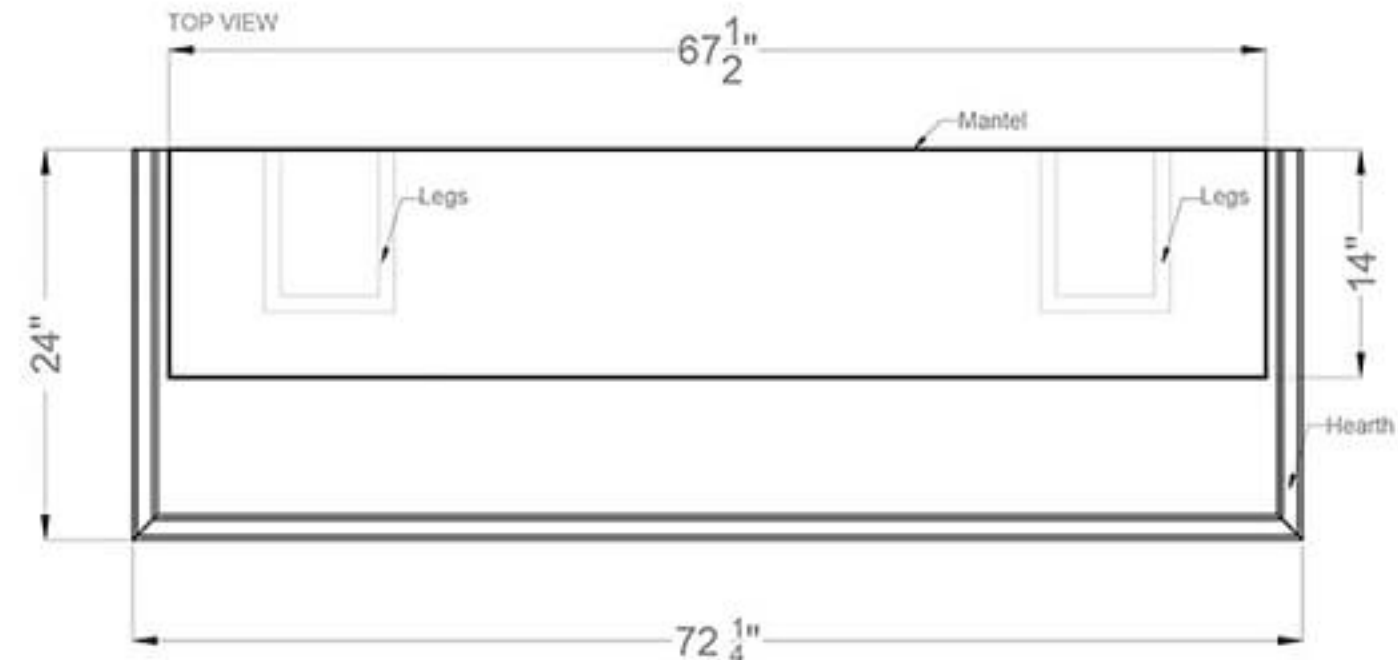

Vana

Legend

-Adjustable part (cut to fit)