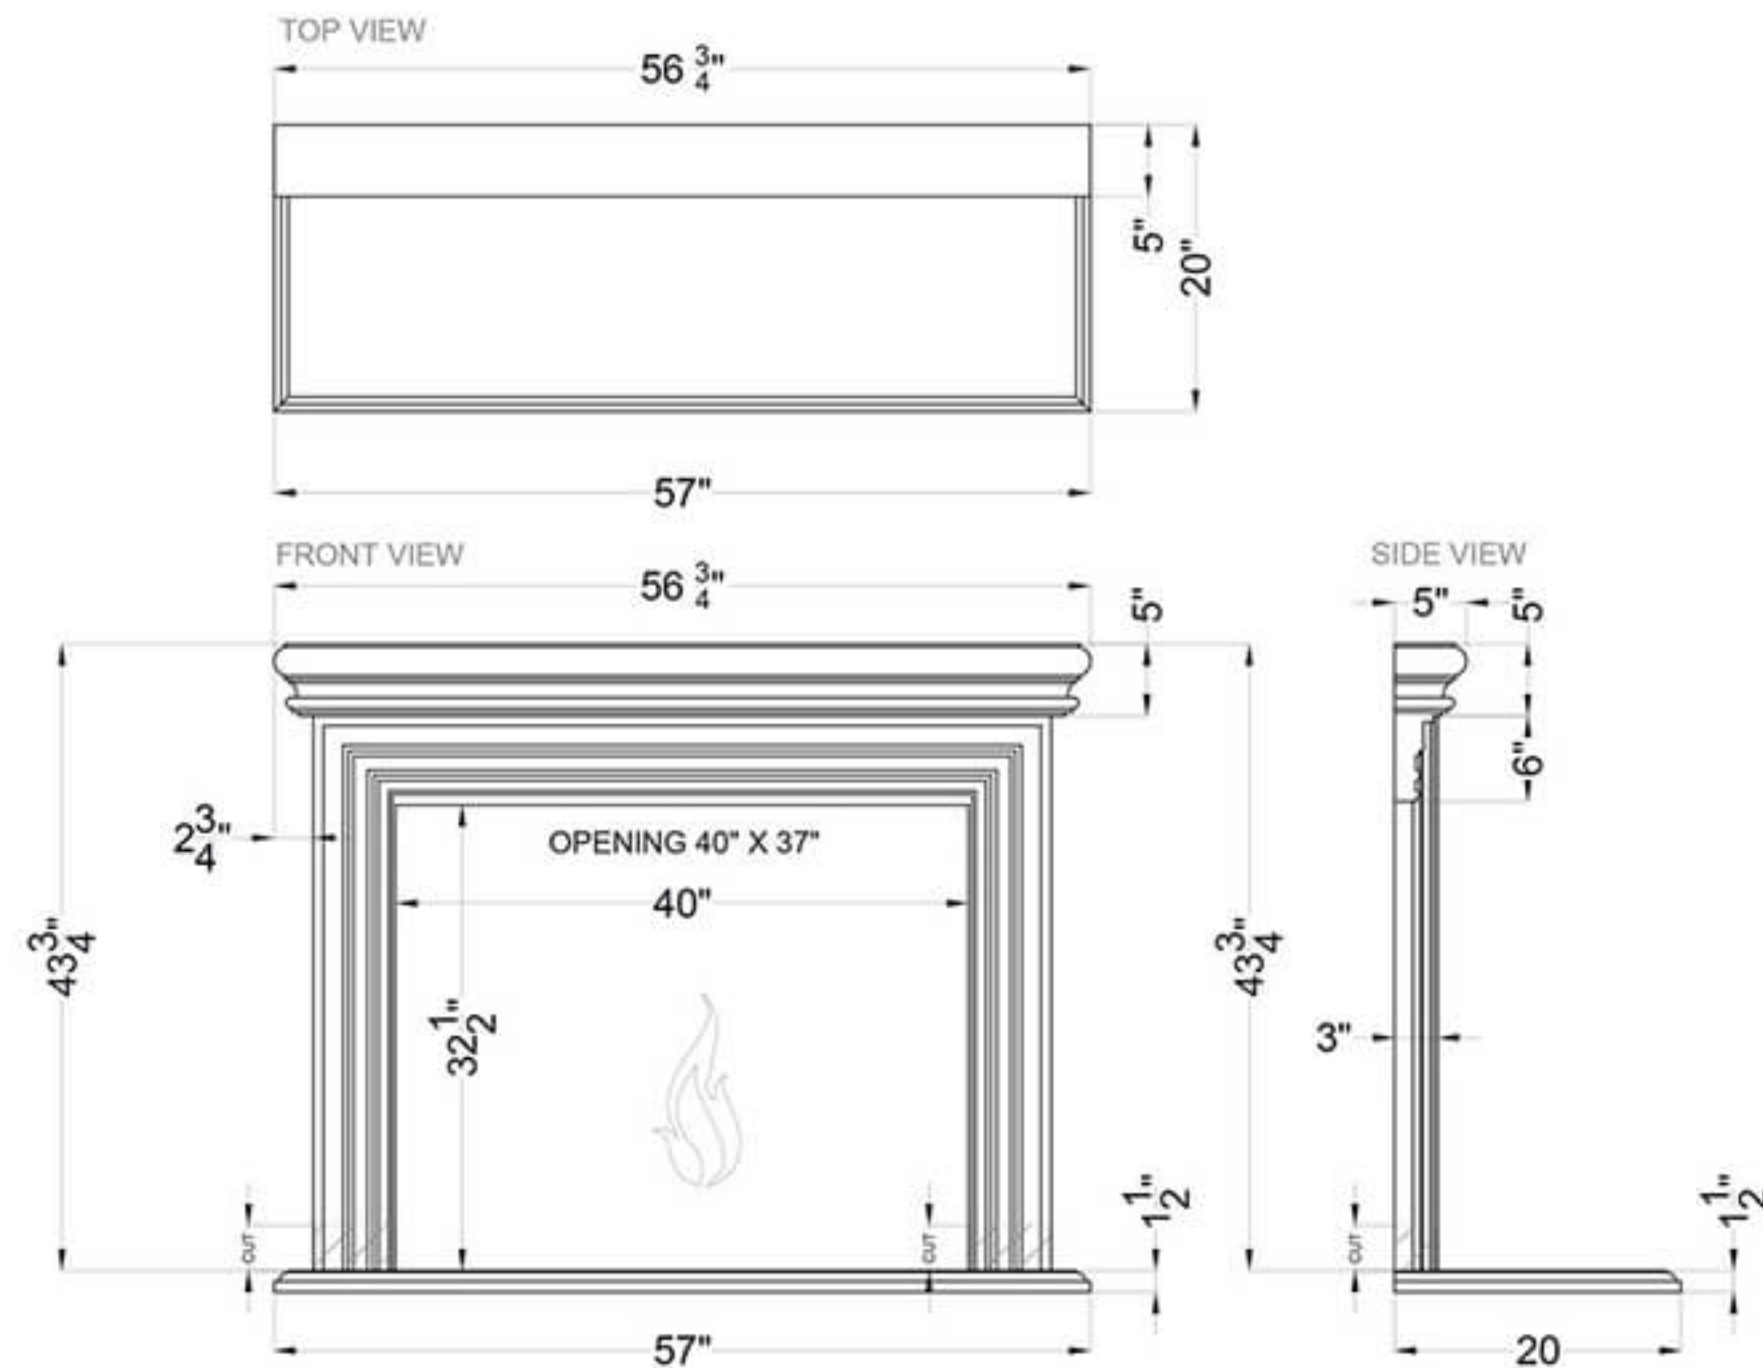

Grand Palermo

Legend
FS-26C -Adjustable part (cut to fit)