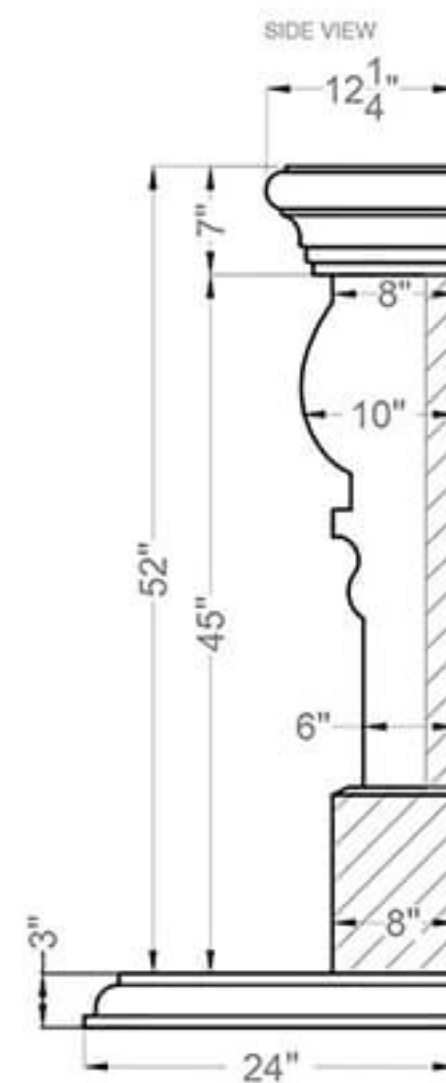

info@precastmantels.com

101

1-818-301-0707

LA PRECAST
Mantels