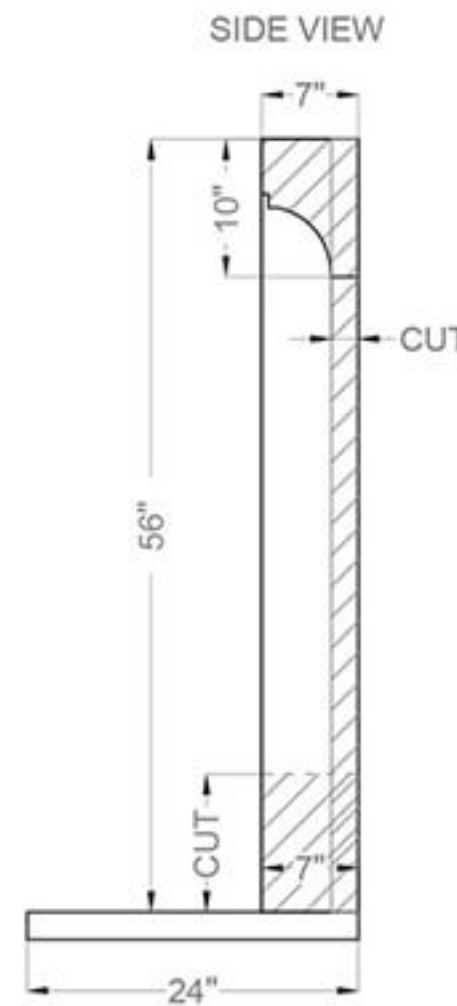

Aria

info@precastmantels.com

158

1-818-301-0707

LA PRECAST
Mantels

info@precastmantels.com

159

1-818-301-0707

LA PRECAST
Mantels