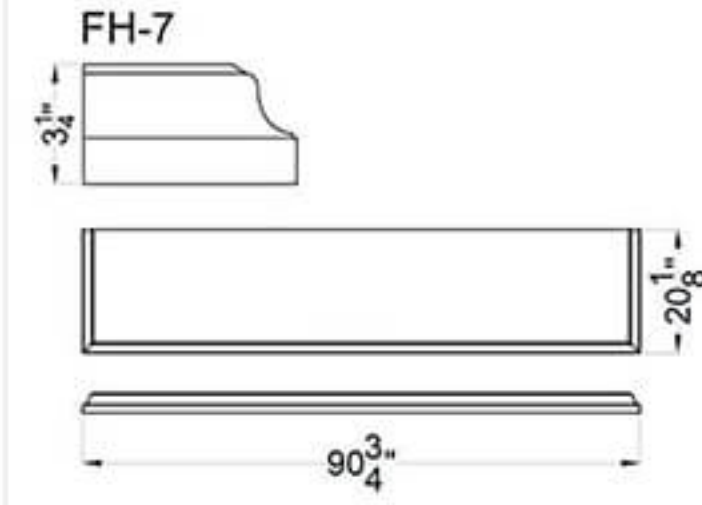

Contemporary Fireplaces

<i>Vira</i>	92
<i>Vana</i>	94
<i>Hamilton</i>	96
<i>Rome</i>	98
<i>Ararat</i>	100
<i>Amaras</i>	102
<i>Areni</i>	104
<i>Lina</i>	106
<i>Eirene</i>	108
<i>Imperial</i>	110
<i>Glasgow</i>	112
<i>Monterey</i>	114
<i>Grand Monterey</i>	116
<i>Martel</i>	118
<i>Napa</i>	120
<i>Oslo</i>	122
<i>Sonoma</i>	124
<i>Verona</i>	126
<i>Grand Verona</i>	128
<i>Palermo</i>	130
<i>Palermo Alto</i>	132

<i>Grand Palermo</i>	134
<i>Grand Alto Palermo</i>	136
<i>Kilikia</i>	138
<i>Rhea</i>	140
<i>Tuscany Arch</i>	142
<i>Munich</i>	144
<i>Grand Munich</i>	146
<i>Catania</i>	148
<i>Cypros</i>	150

Modern Fireplaces

<i>Sevana</i>	152
<i>Sevun</i>	154
<i>Zen</i>	156
<i>Aria</i>	158
<i>New York</i>	160
<i>Great Hayk</i>	162
<i>Ava</i>	164
<i>Erica</i>	166
<i>Erato</i>	168

HEARTHHS