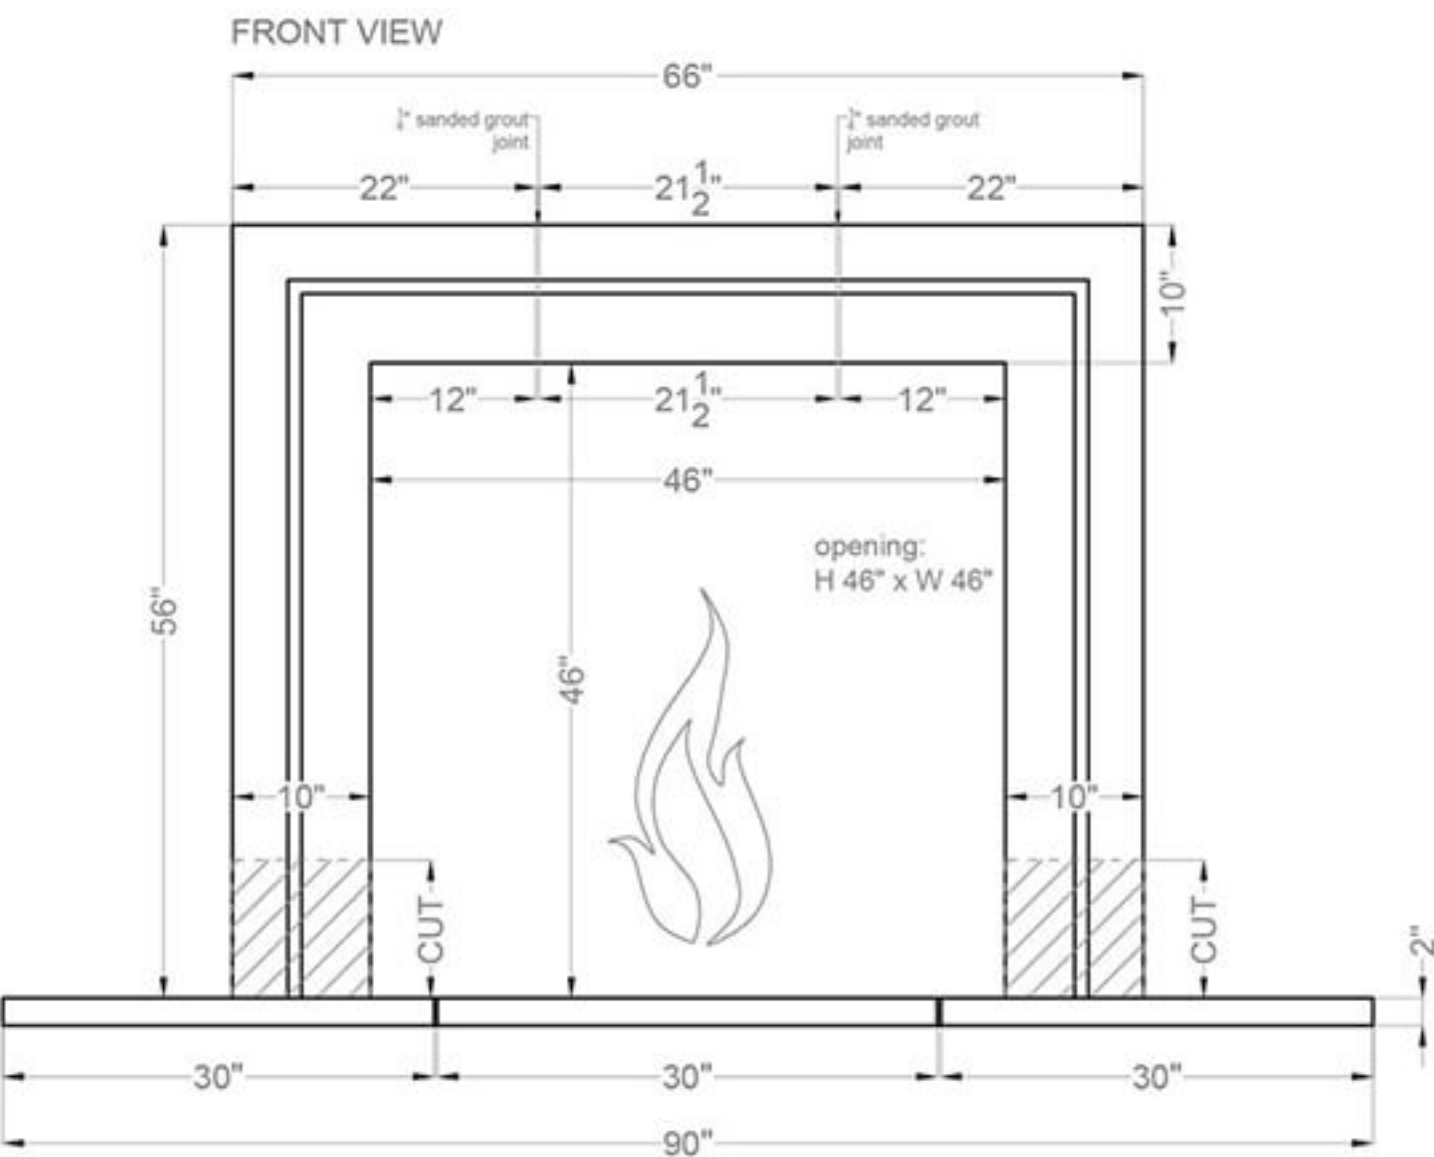

Aria

info@precastmantels.com

158

1-818-301-0707

LA PRECAST
Mantels

info@precastmantels.com

159

1-818-301-0707

LA PRECAST
Mantels