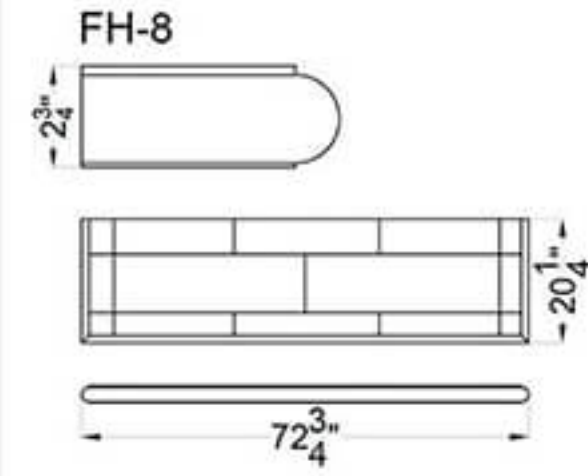

Contemporary Fireplaces

<i>Vira</i>	92
<i>Vana</i>	94
<i>Hamilton</i>	96
<i>Rome</i>	98
<i>Ararat</i>	100
<i>Amaras</i>	102
<i>Areni</i>	104
<i>Lina</i>	106
<i>Eirene</i>	108
<i>Imperial</i>	110
<i>Glasgow</i>	112
<i>Monterey</i>	114
<i>Grand Monterey</i>	116
<i>Martel</i>	118
<i>Napa</i>	120
<i>Oslo</i>	122
<i>Sonoma</i>	124
<i>Verona</i>	126
<i>Grand Verona</i>	128
<i>Palermo</i>	130
<i>Palermo Alto</i>	132

<i>Grand Palermo</i>	134
<i>Grand Alto Palermo</i>	136
<i>Kilikia</i>	138
<i>Rhea</i>	140
<i>Tuscany Arch</i>	142
<i>Munich</i>	144
<i>Grand Munich</i>	146
<i>Catania</i>	148
<i>Cypros</i>	150

Modern Fireplaces

<i>Sevana</i>	152
<i>Sevun</i>	154
<i>Zen</i>	156
<i>Aria</i>	158
<i>New York</i>	160
<i>Great Hayk</i>	162
<i>Ava</i>	164
<i>Erica</i>	166
<i>Erato</i>	168

HEARTHHS