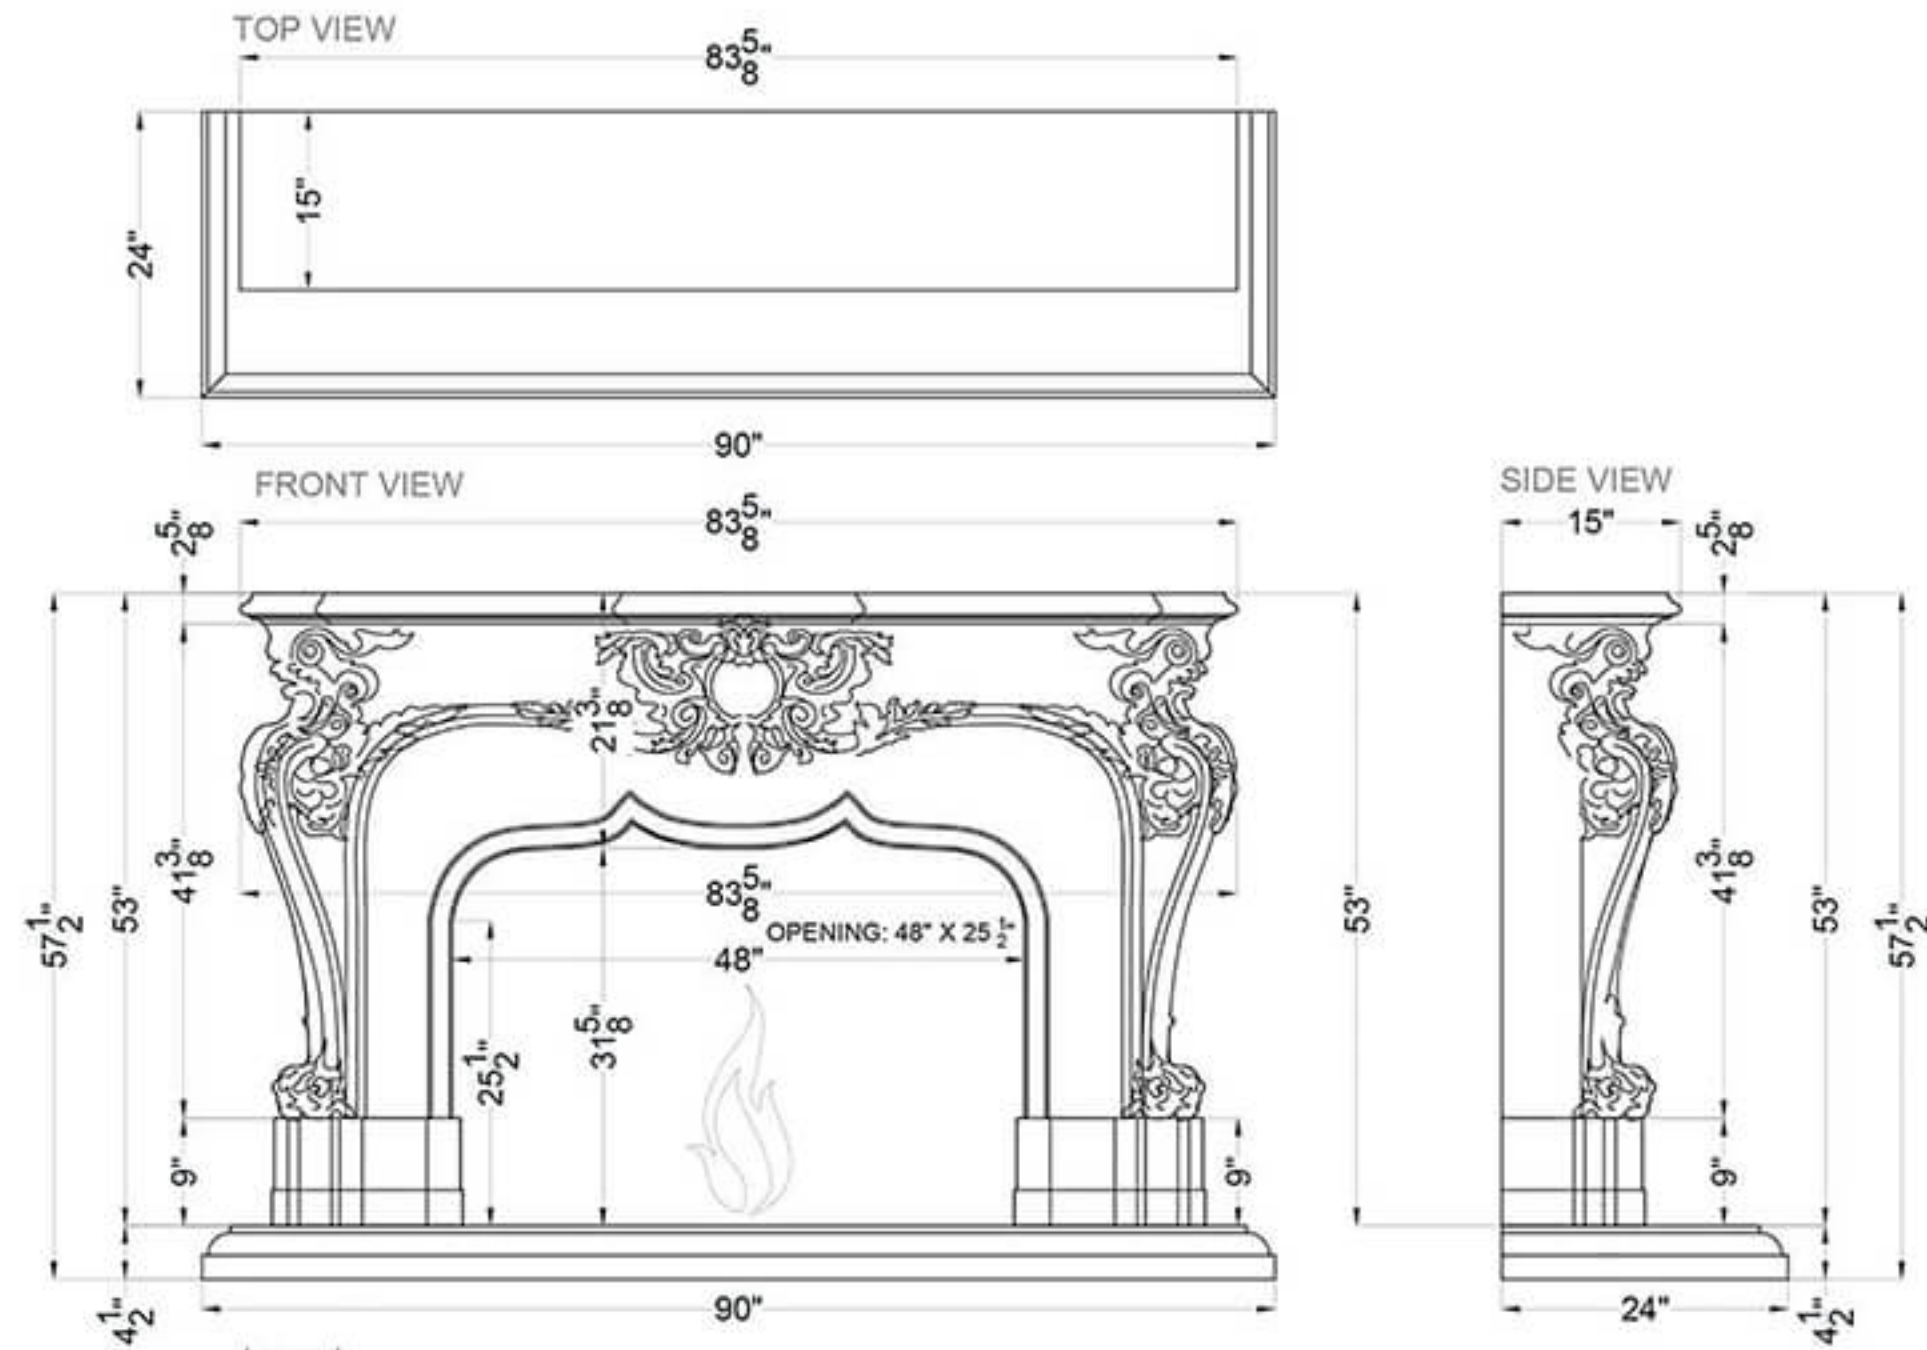

Medichi Grand