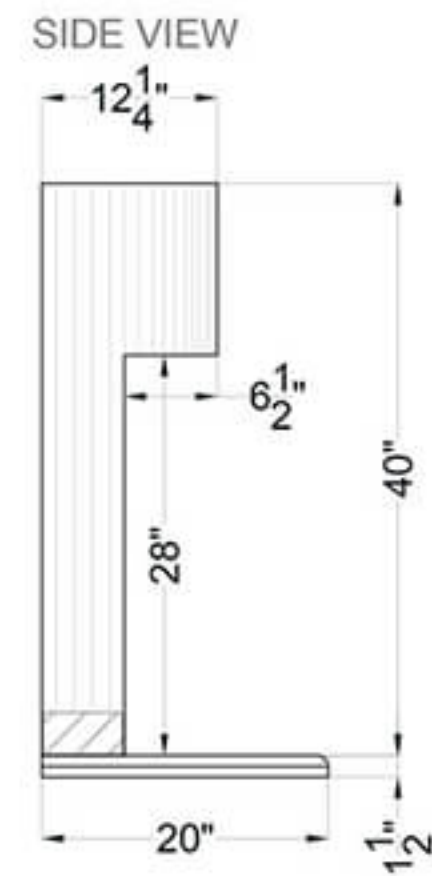

Erica

Legend