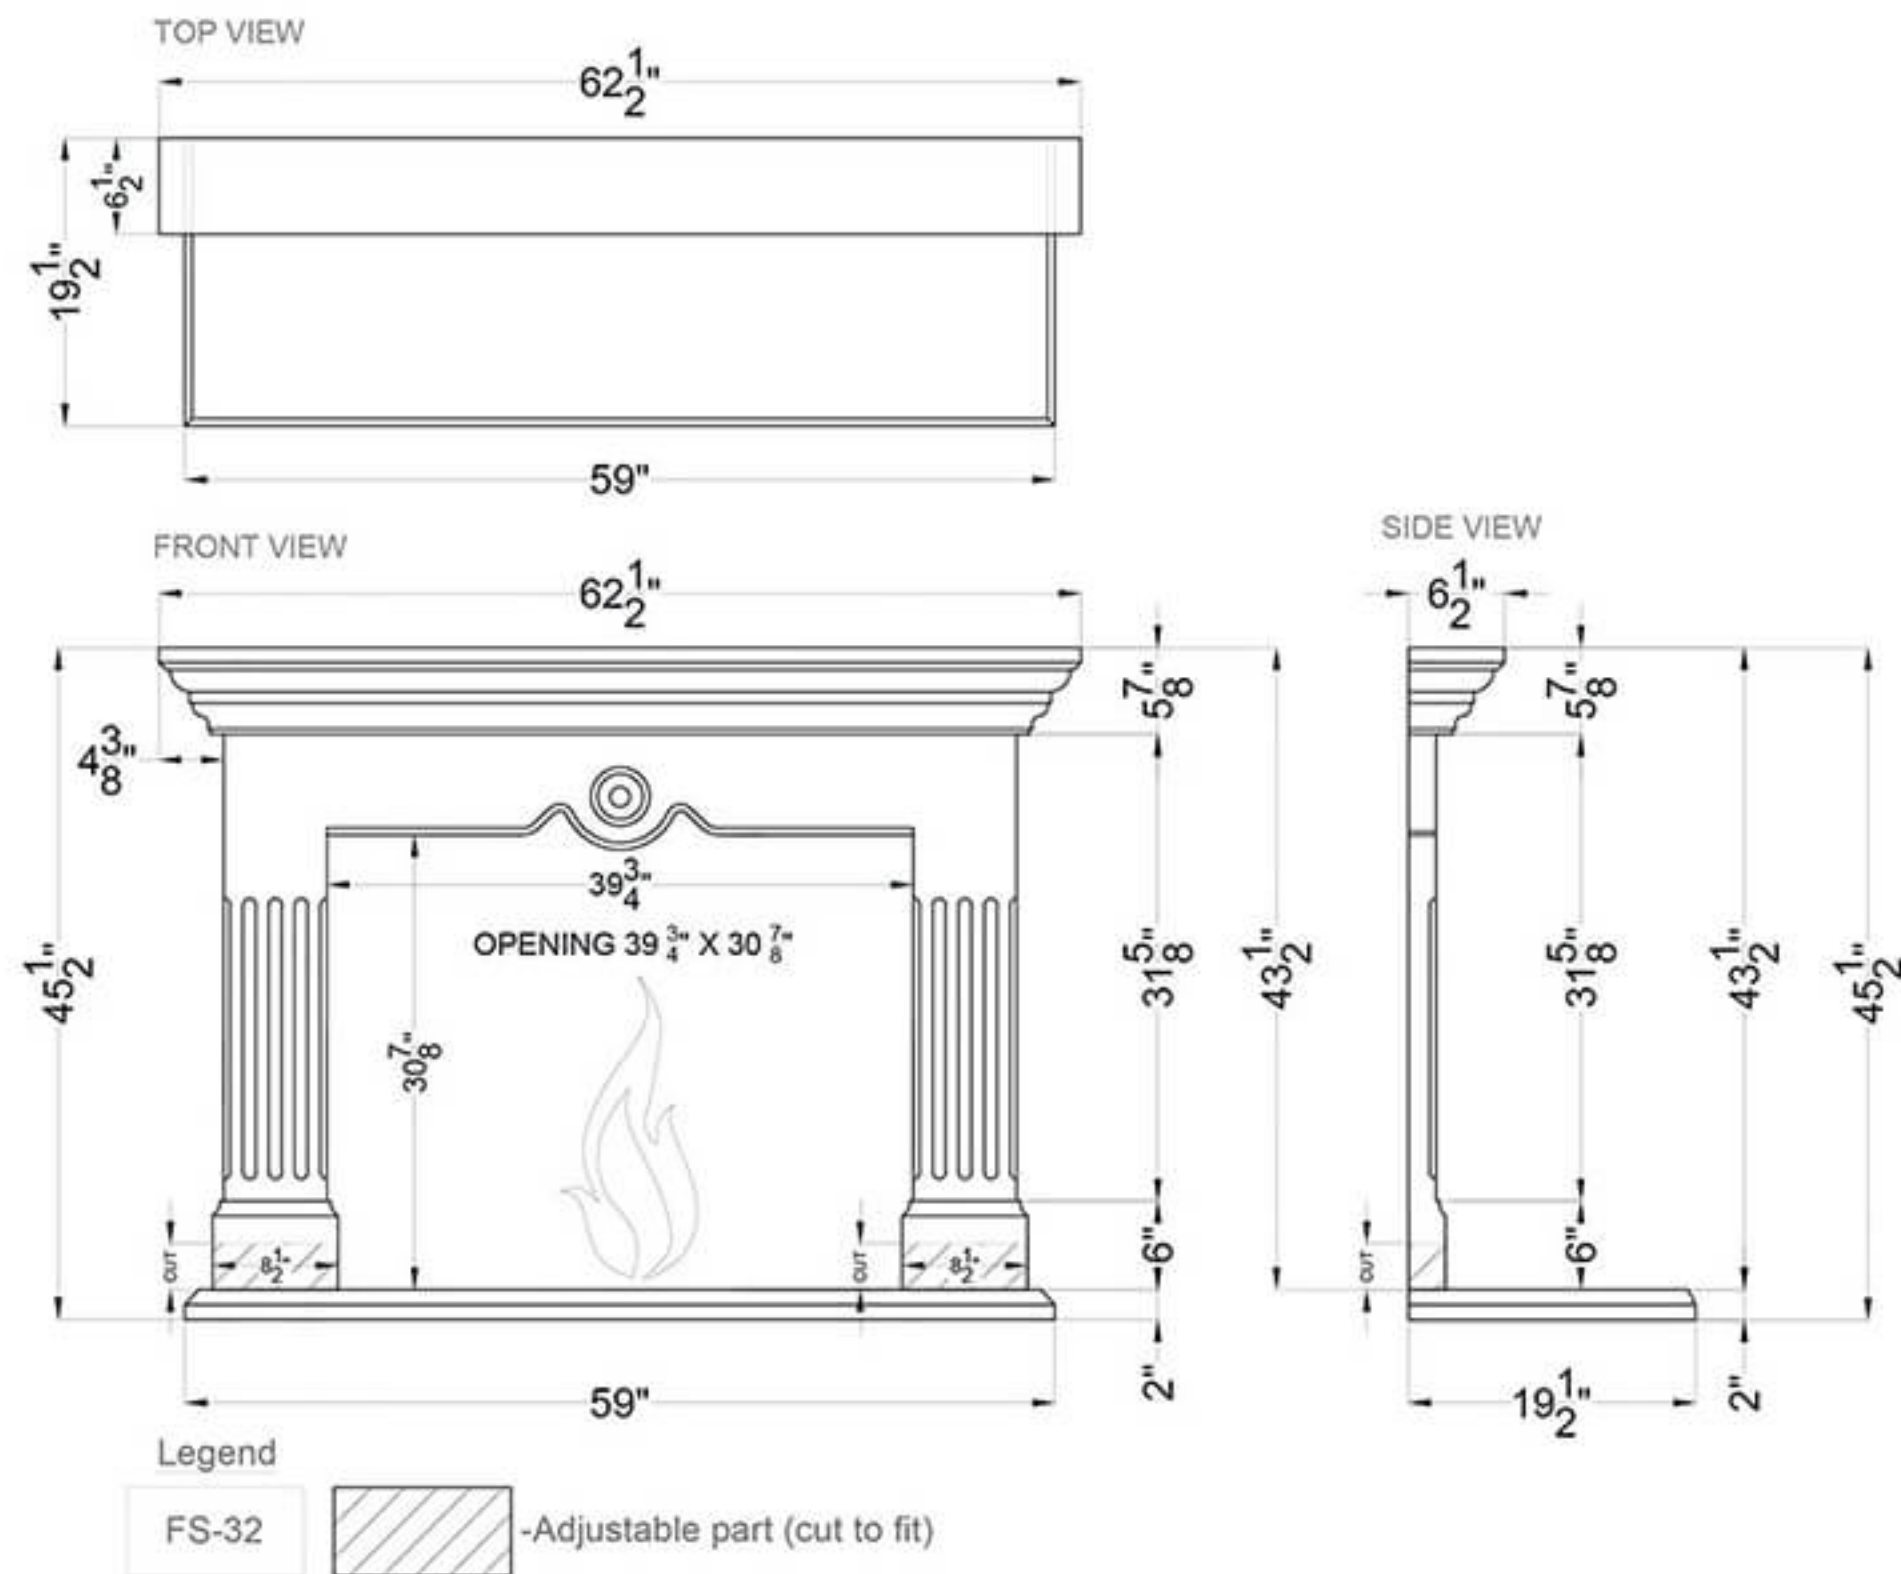

Aphrodite

Grand Pisa

Legend
 FS-16
 FH-04

San Marino

Legend
FS-17 FH-04  -Adjustable part (cut to fit)

Genoa

Corinthian

Hamburg