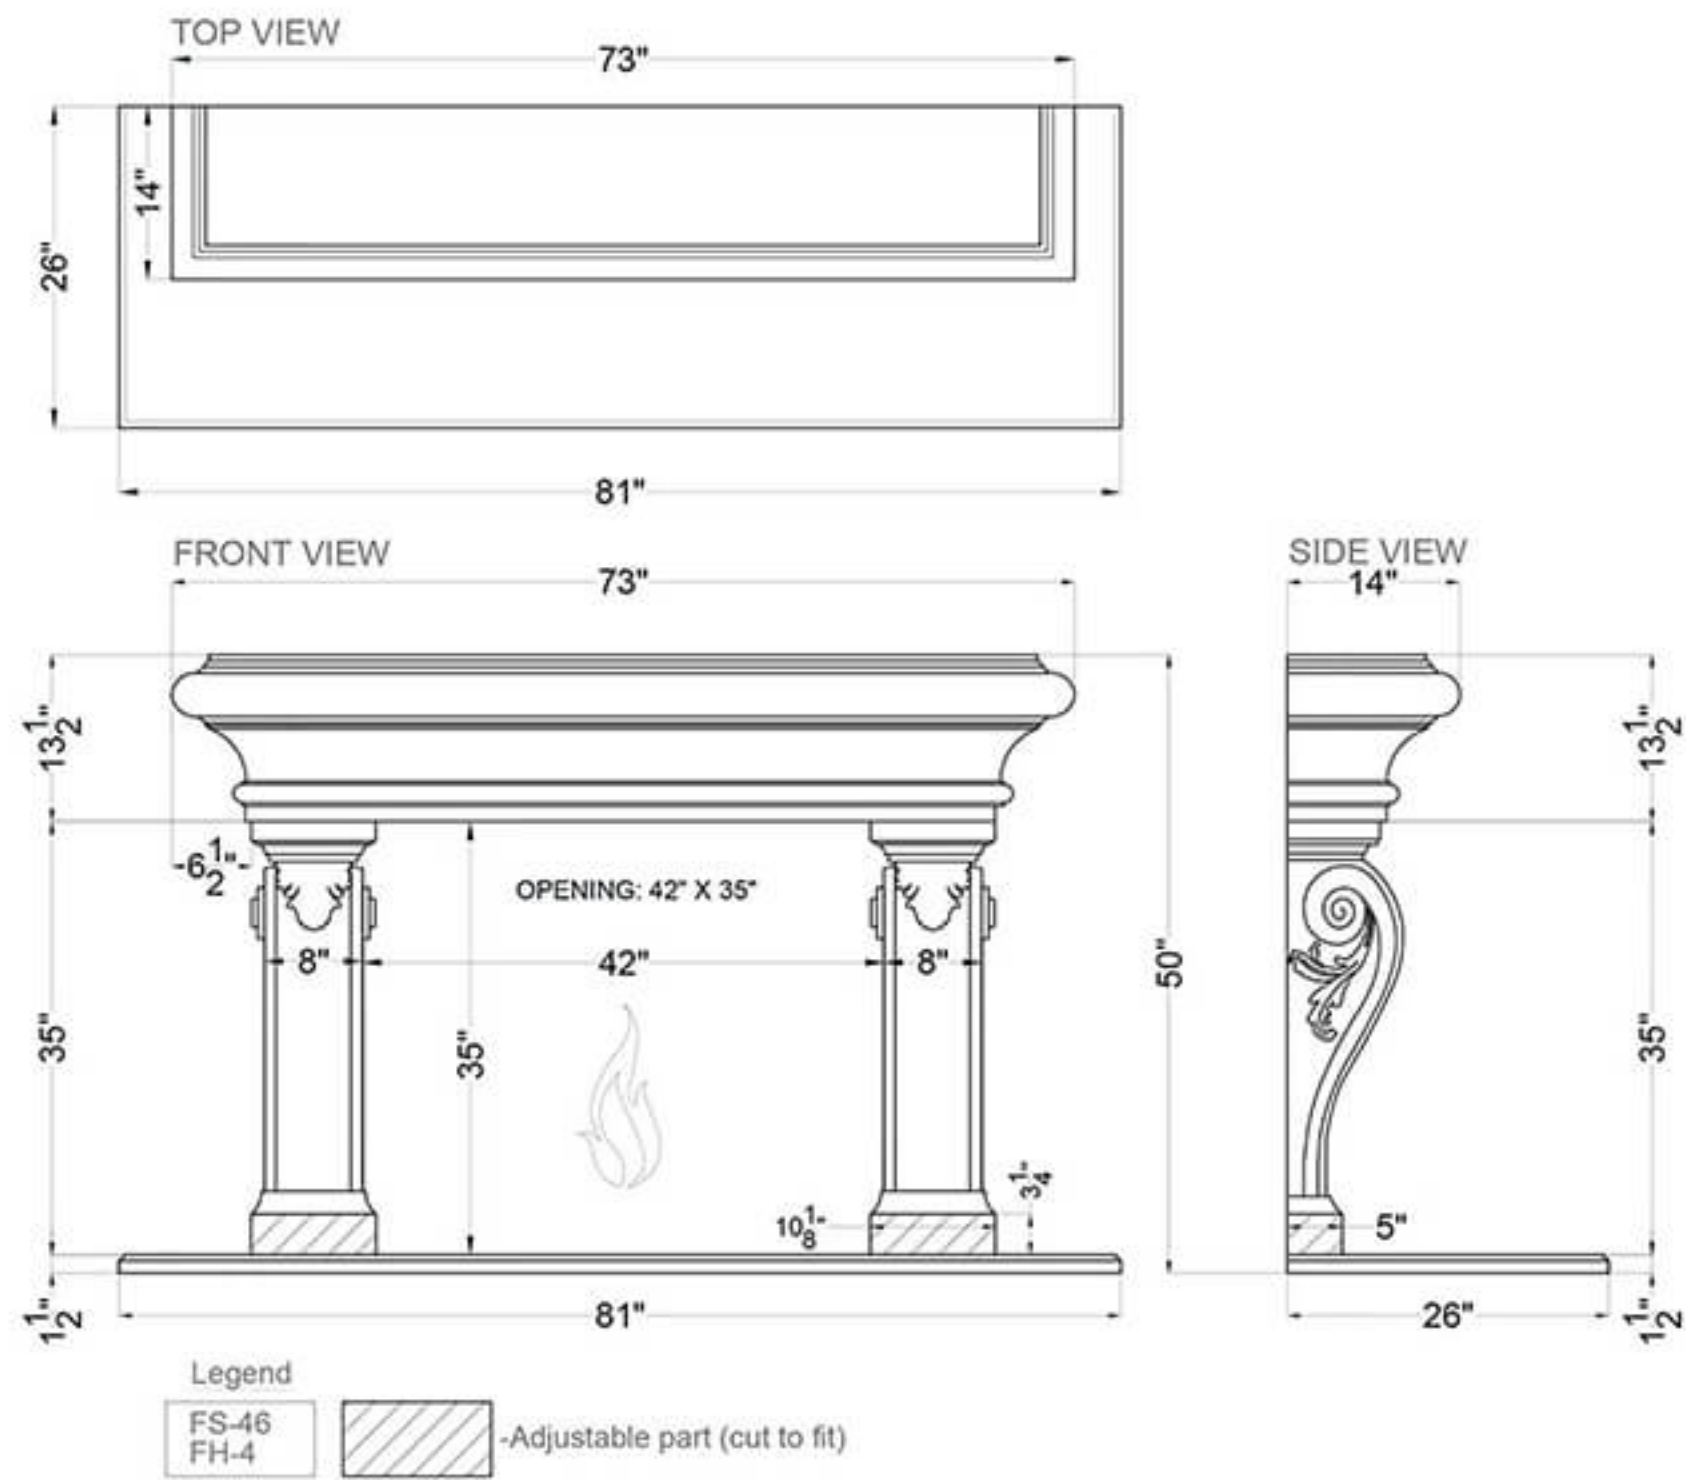

Venice

Tuscany

Volterra

Legend
FS-15
FH-04  -Adjustable part (cut to fit)

Florence

Adana

Champs Elysees

Legend
 FS-34  -Adjustable part (cut to fit)