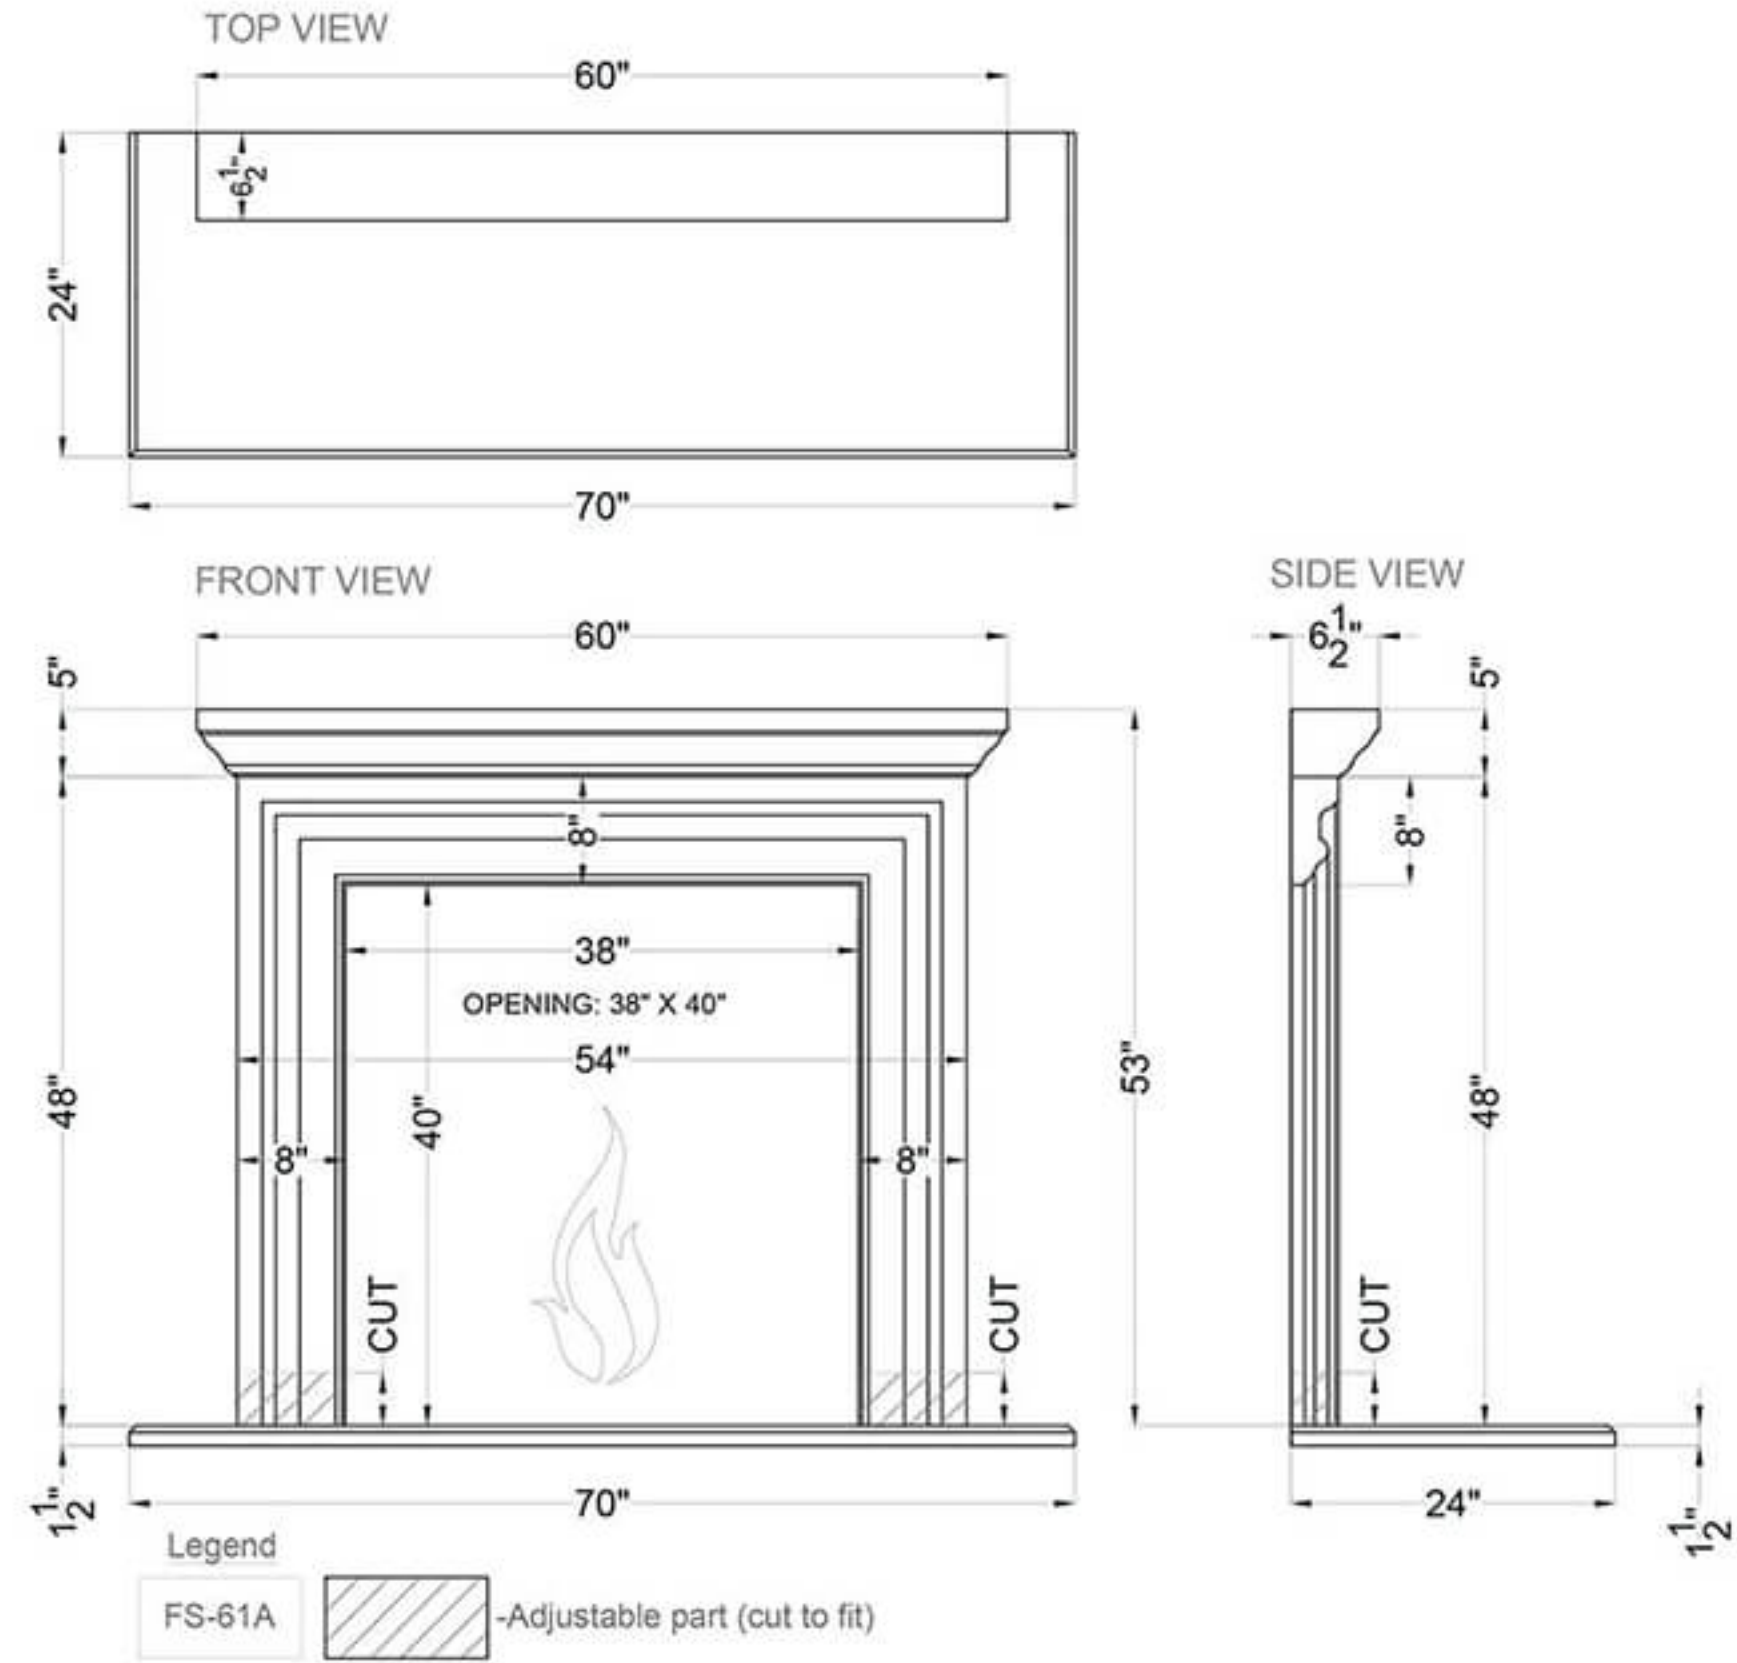

Eirene

Legend

FS-67
FH-4

-Adjustable part (cut to fit)

Imperial

Glasgow

Monterey

Grand Monterey