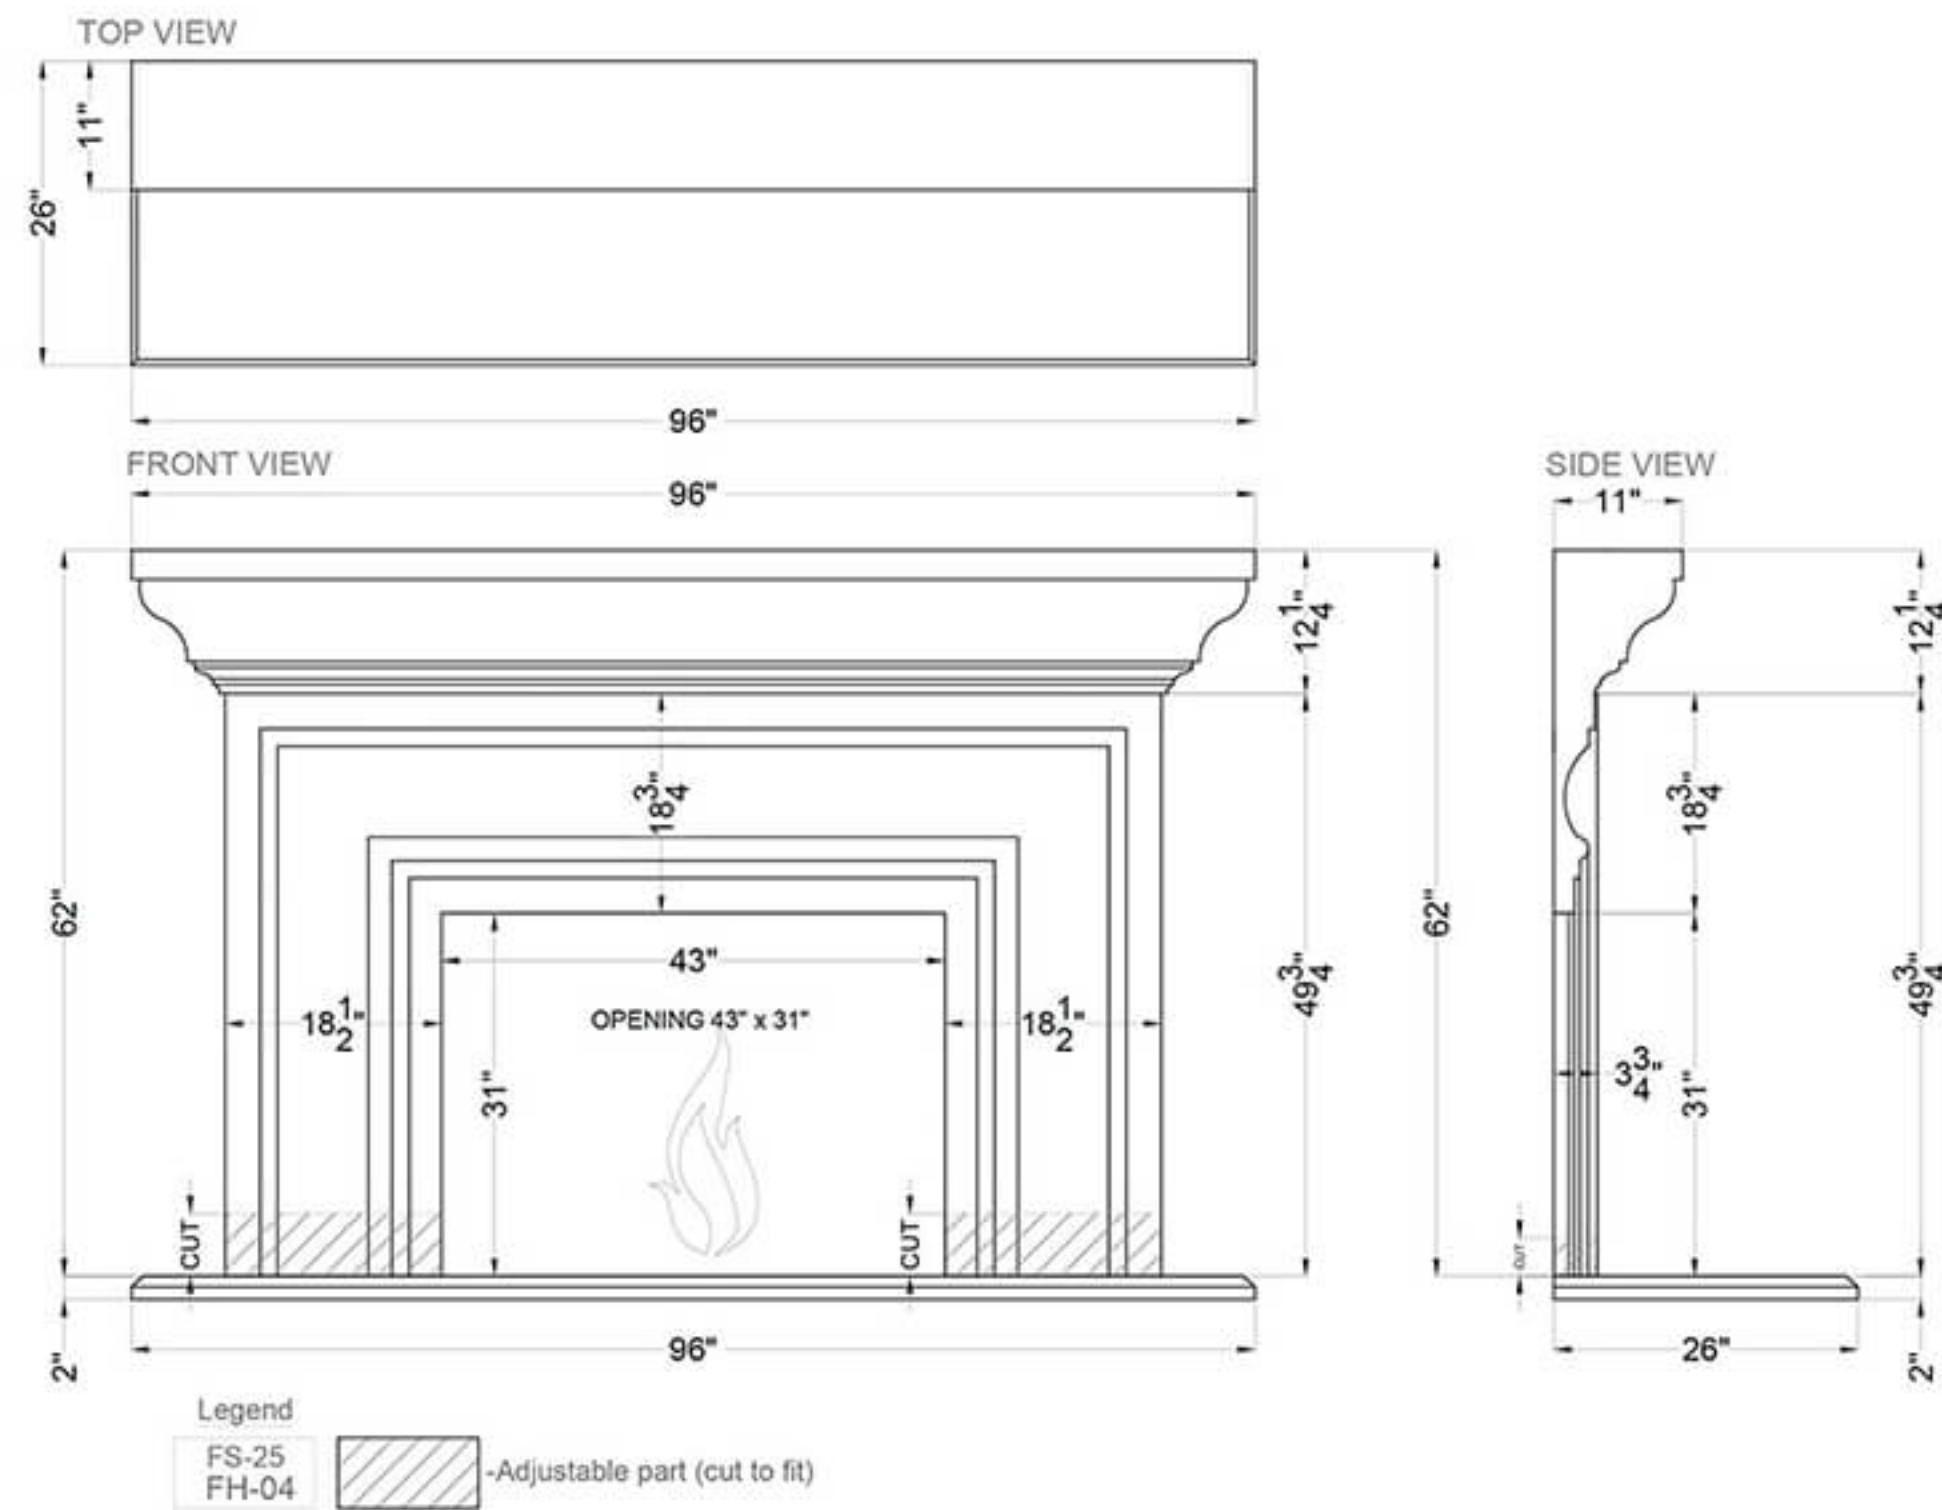

Grand Verona