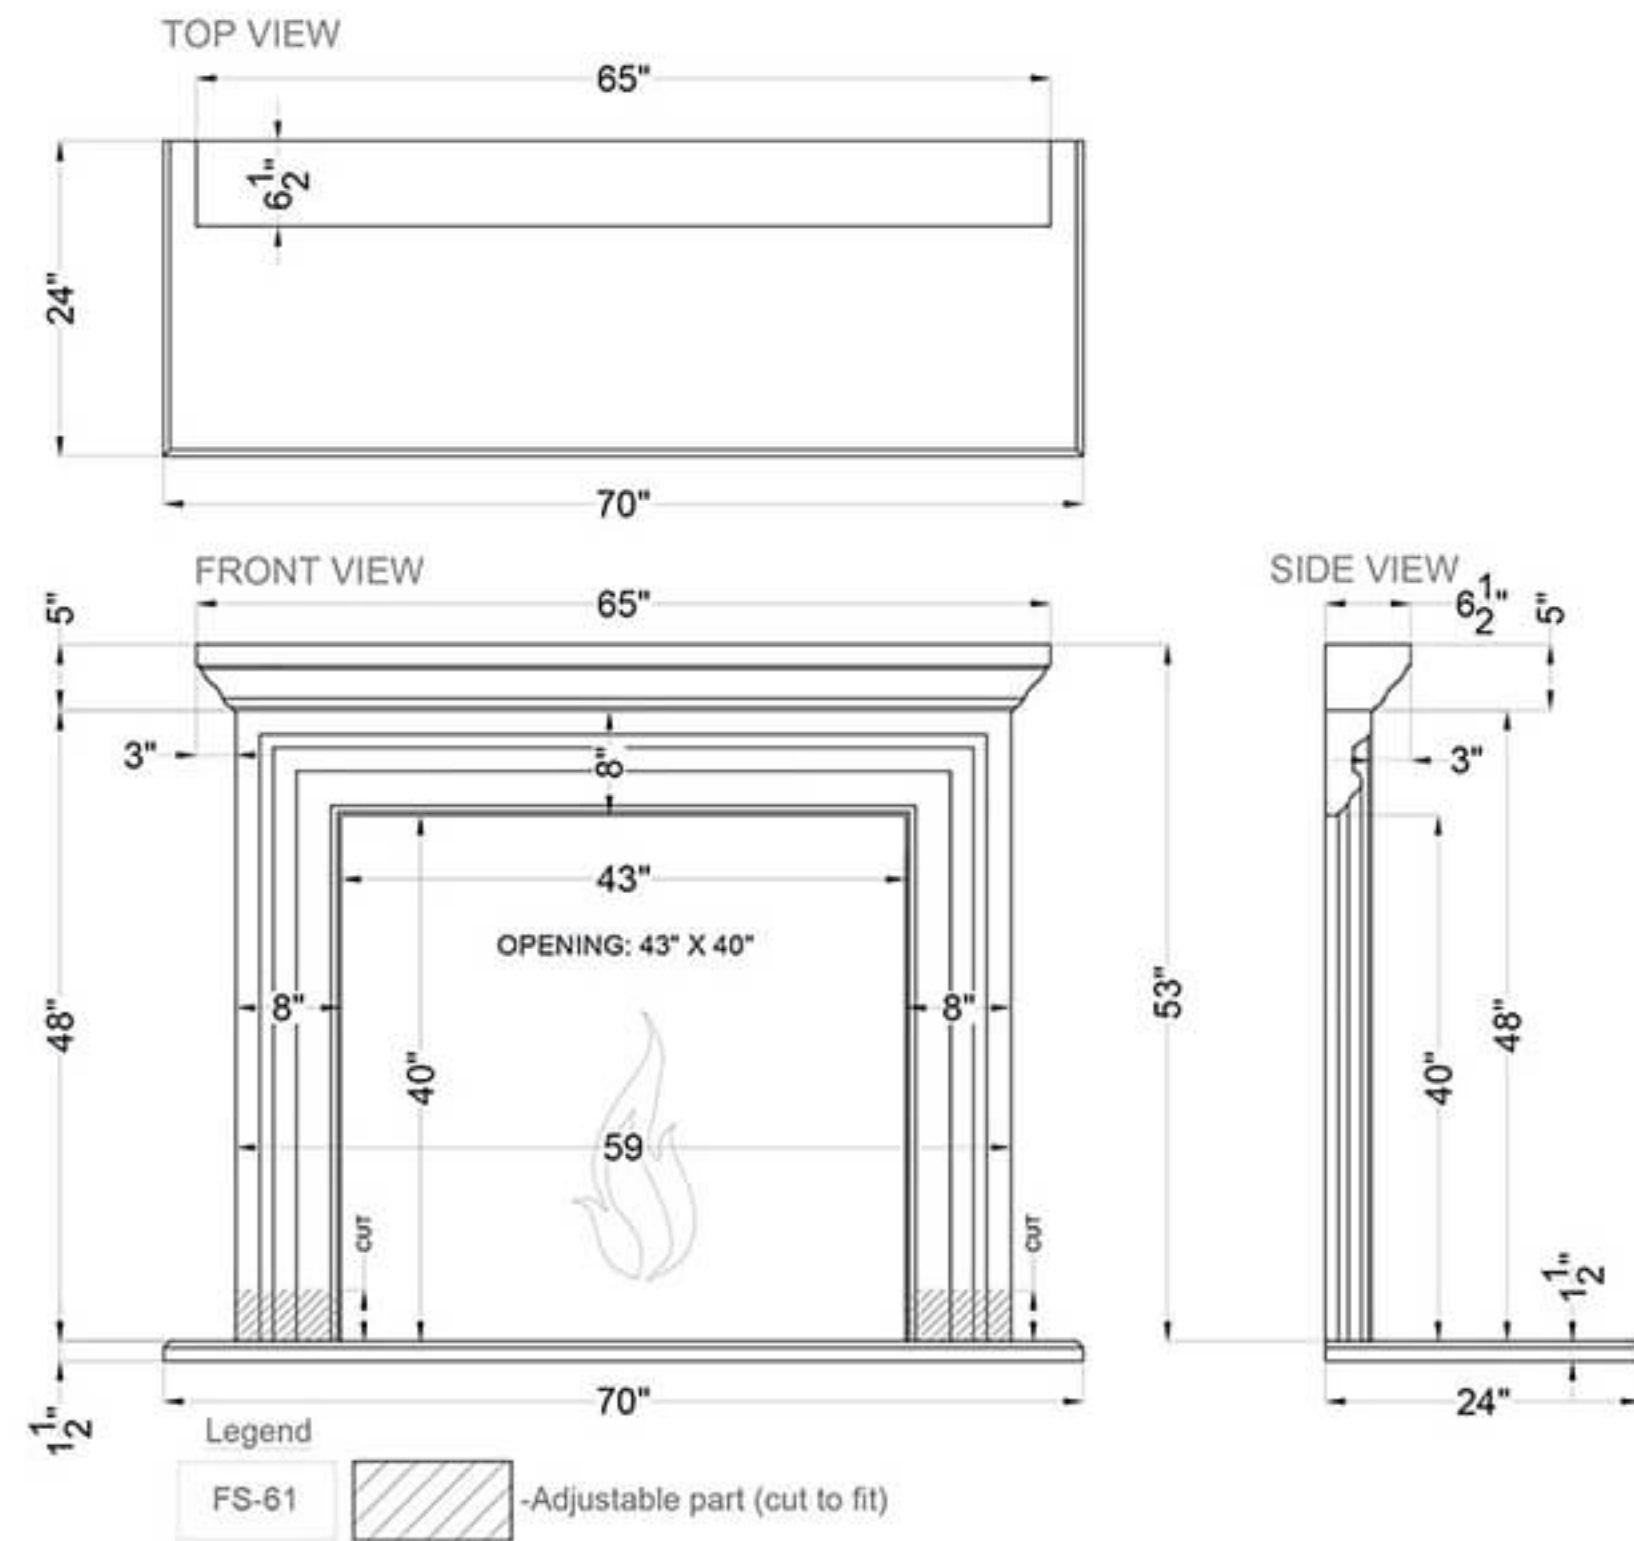

Eirene

Legend

FS-67
FH-4

-Adjustable part (cut to fit)

Imperial

Glasgow

Monterey

Grand Monterey