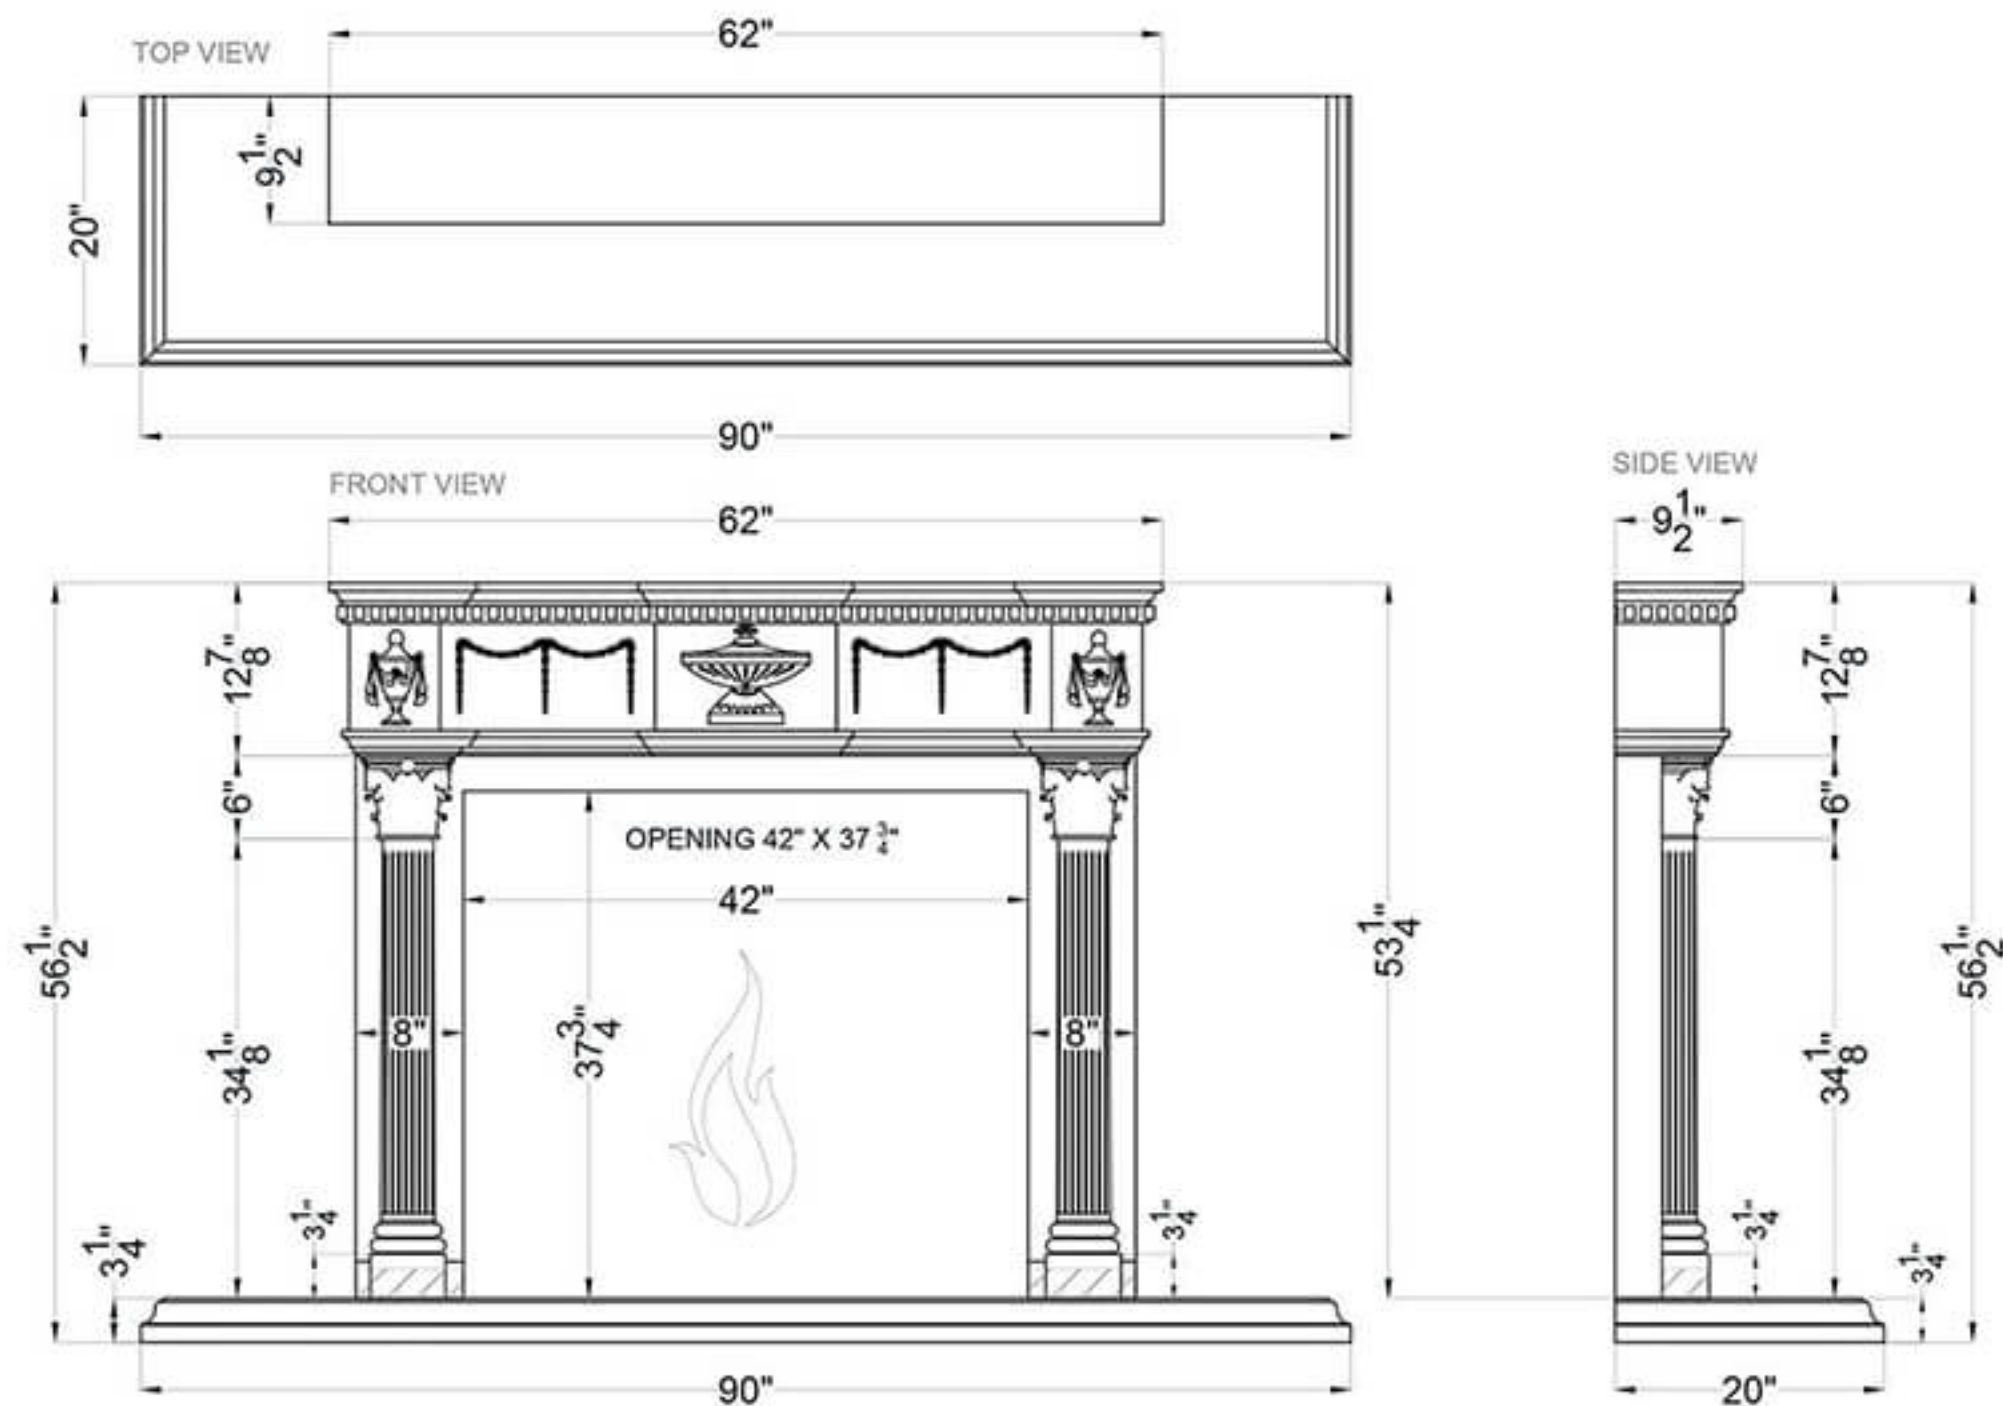

Venice

Tuscany

Volterra

Legend
FS-15
FH-04  -Adjustable part (cut to fit)

Florence

Adana

Champs Elysees

Legend
 FS-34  -Adjustable part (cut to fit)