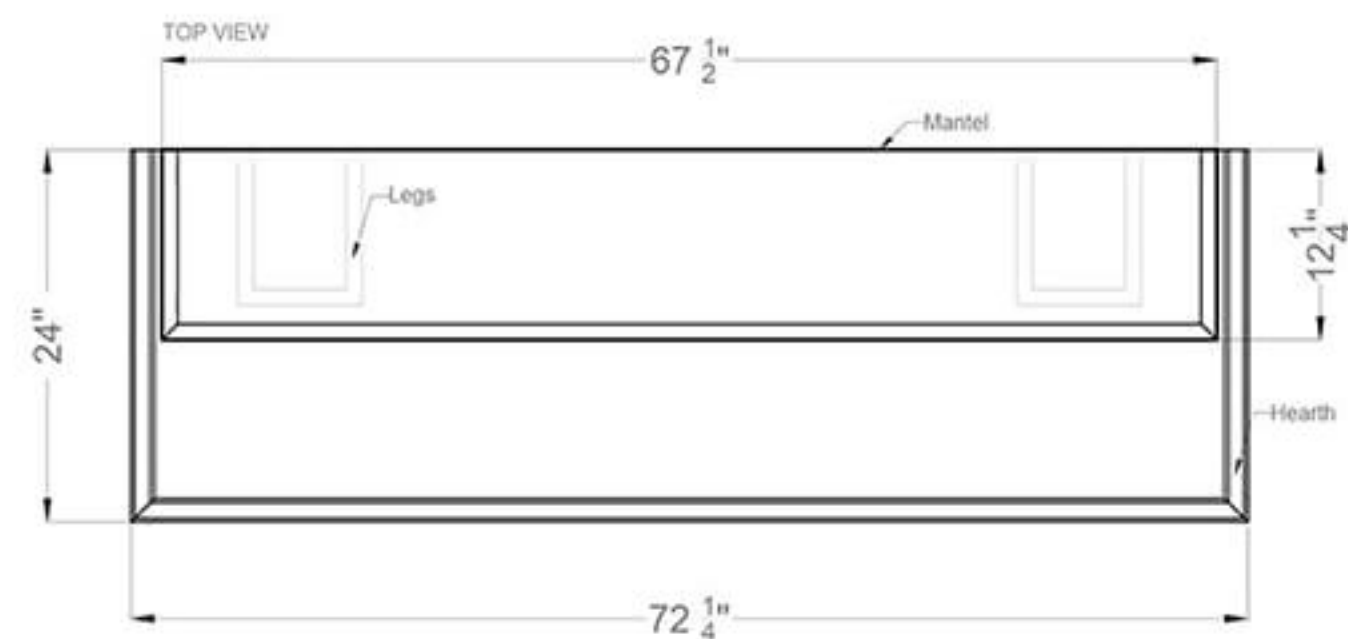

-Adjustable part (cut to fit)

Hamilton

Rome

Ararat

info@precastmantels.com

100

1-818-301-0707

LA PRECAST
Mantels