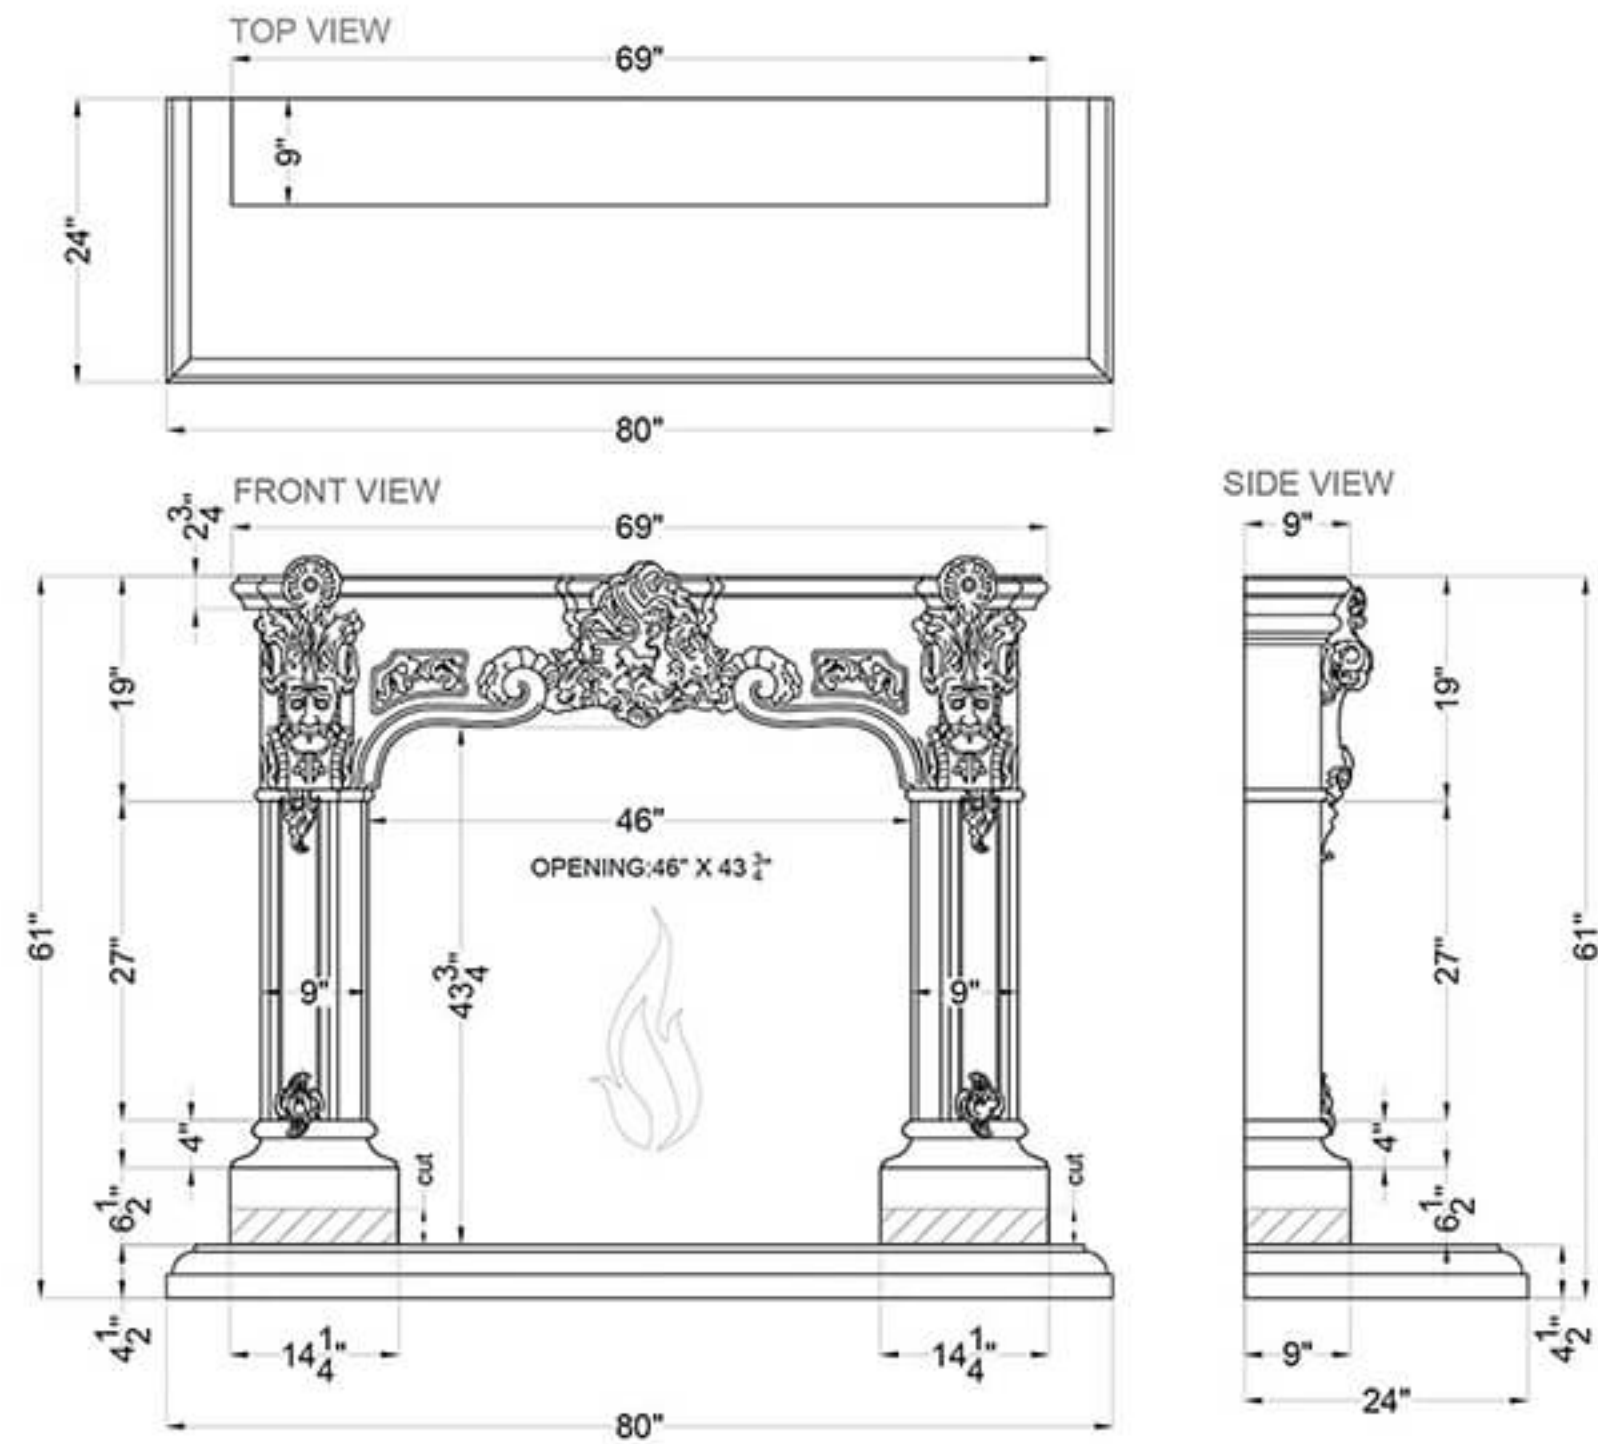

Anna

Cleopatra

Apollo

Legend

FS-91

-Adjustable part (cut to fit)

Atalanta

Hermes