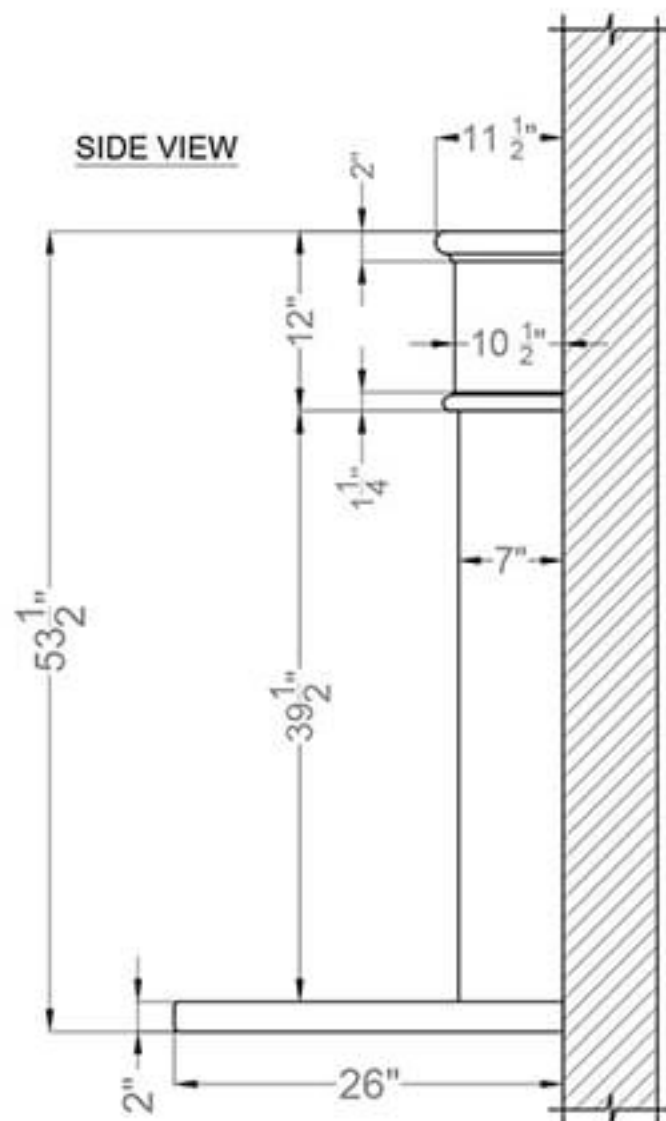

info@precastmantels.com

161

1-818-301-0707

LA PRECAST
Mantels

Great Hayk

TOP VIEW

FRONT VIEW

SIDE VIEW