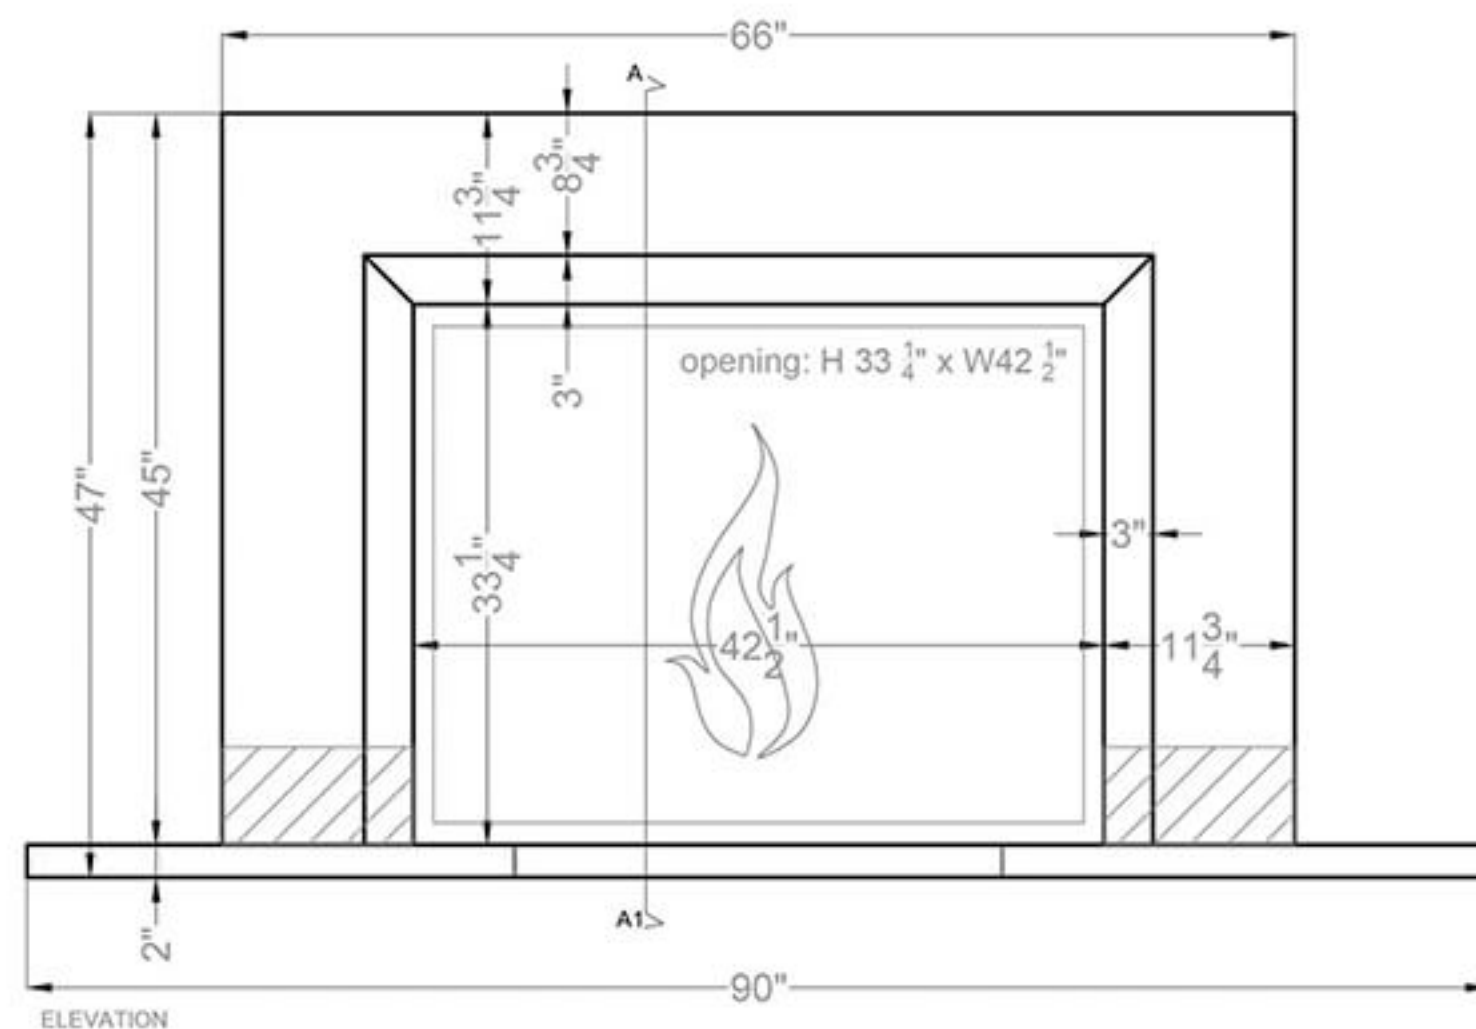

info@precastmantels.com

161

1-818-301-0707

LA PRECAST
Mantels

Great Hayk

TOP VIEW

FRONT VIEW

SIDE VIEW