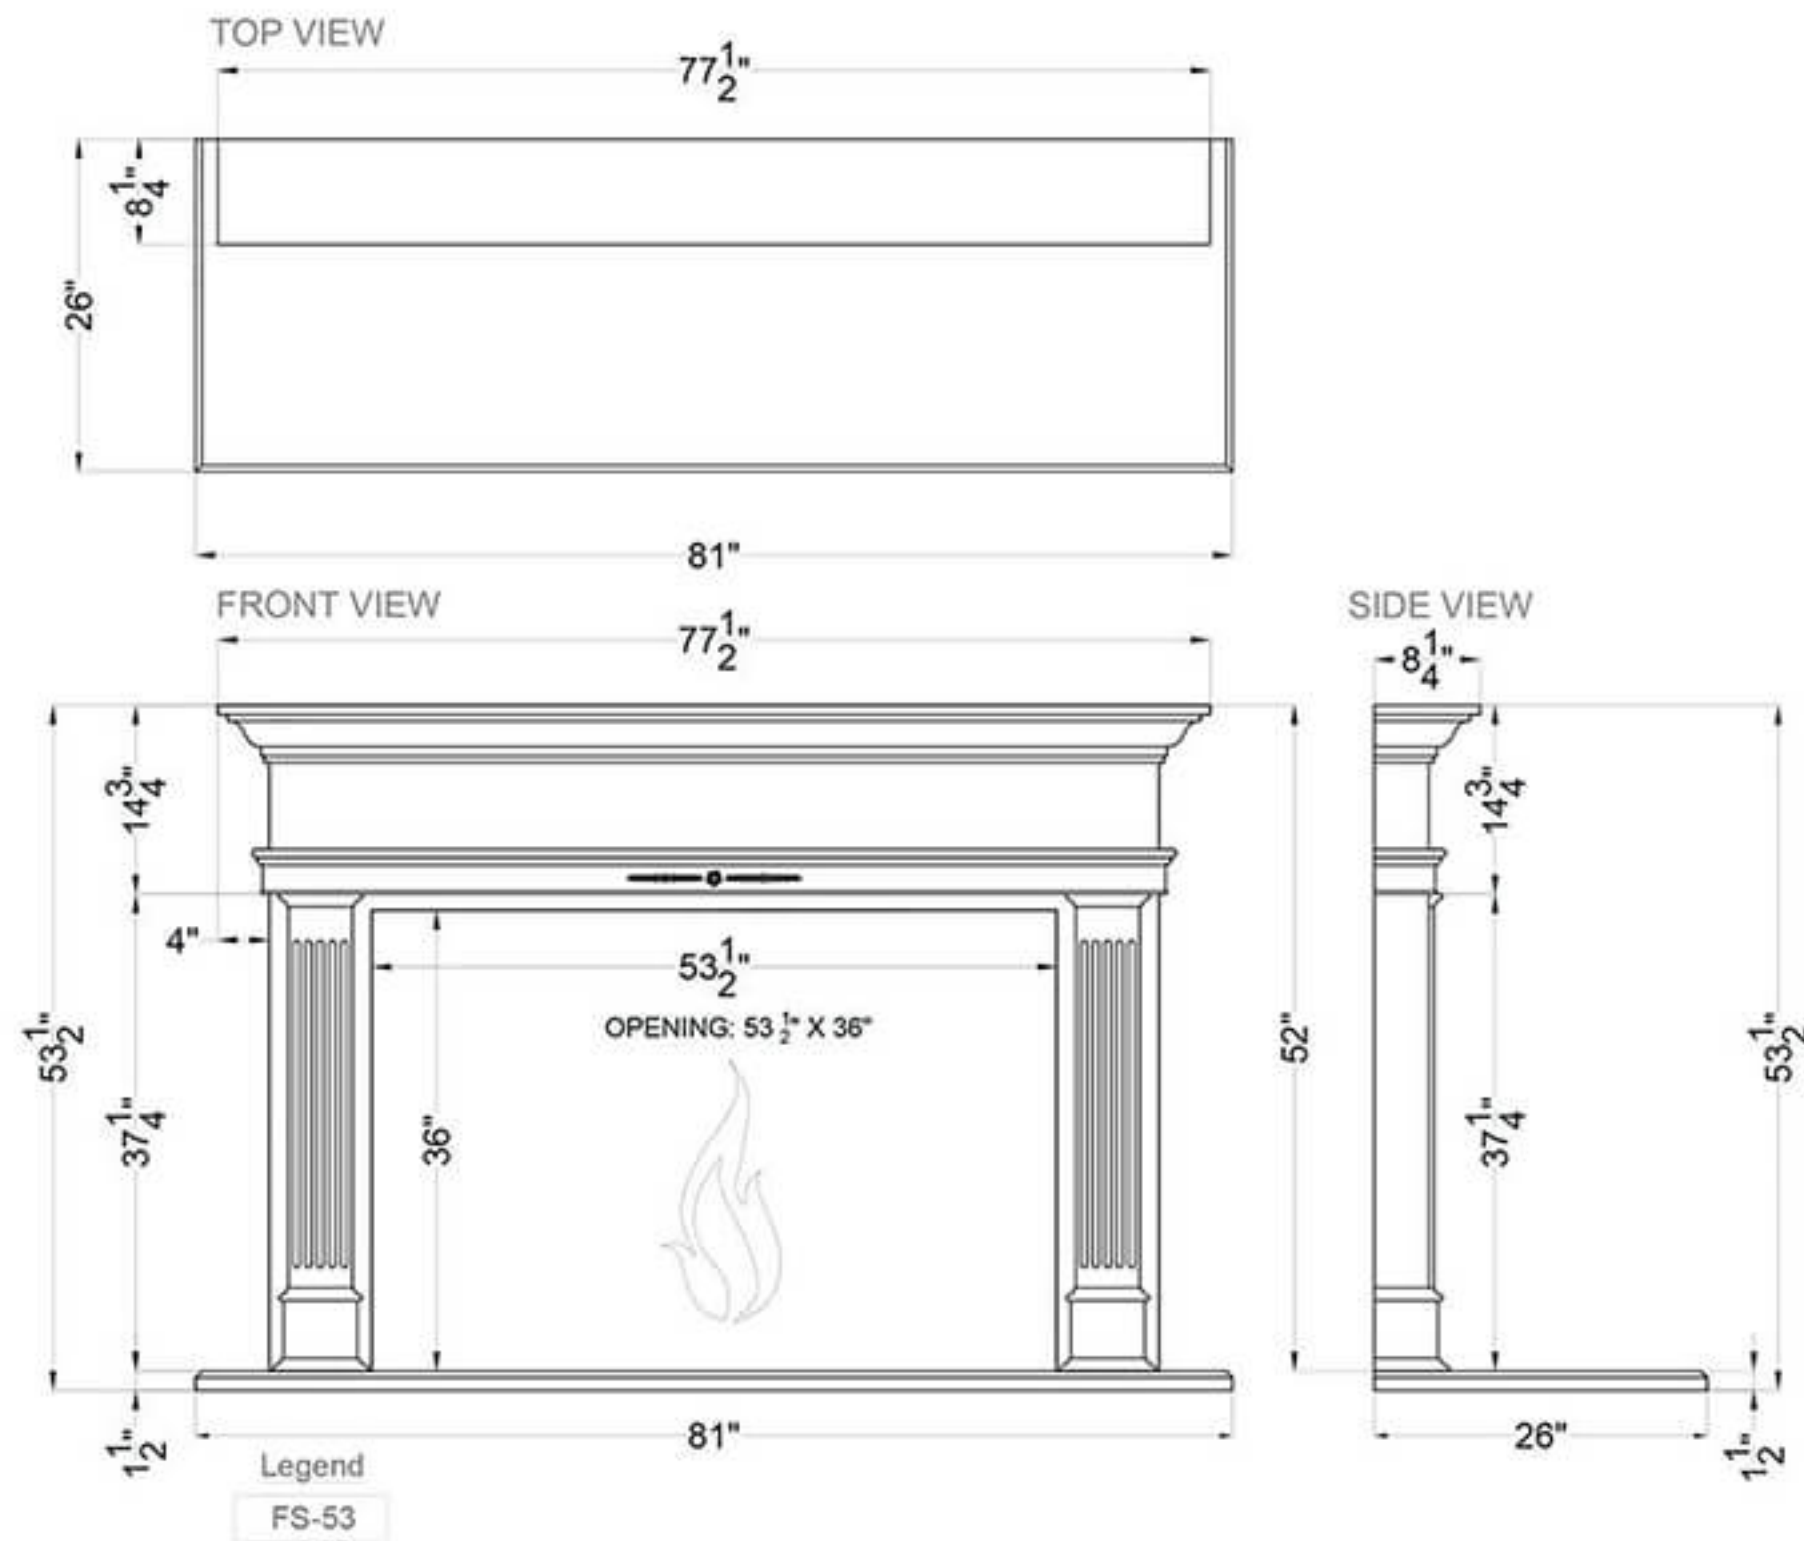

Venice

Tuscany

Volterra

Legend
FS-15
FH-04  -Adjustable part (cut to fit)

Florence

Adana

Champs Elysees

Legend
 FS-34  -Adjustable part (cut to fit)