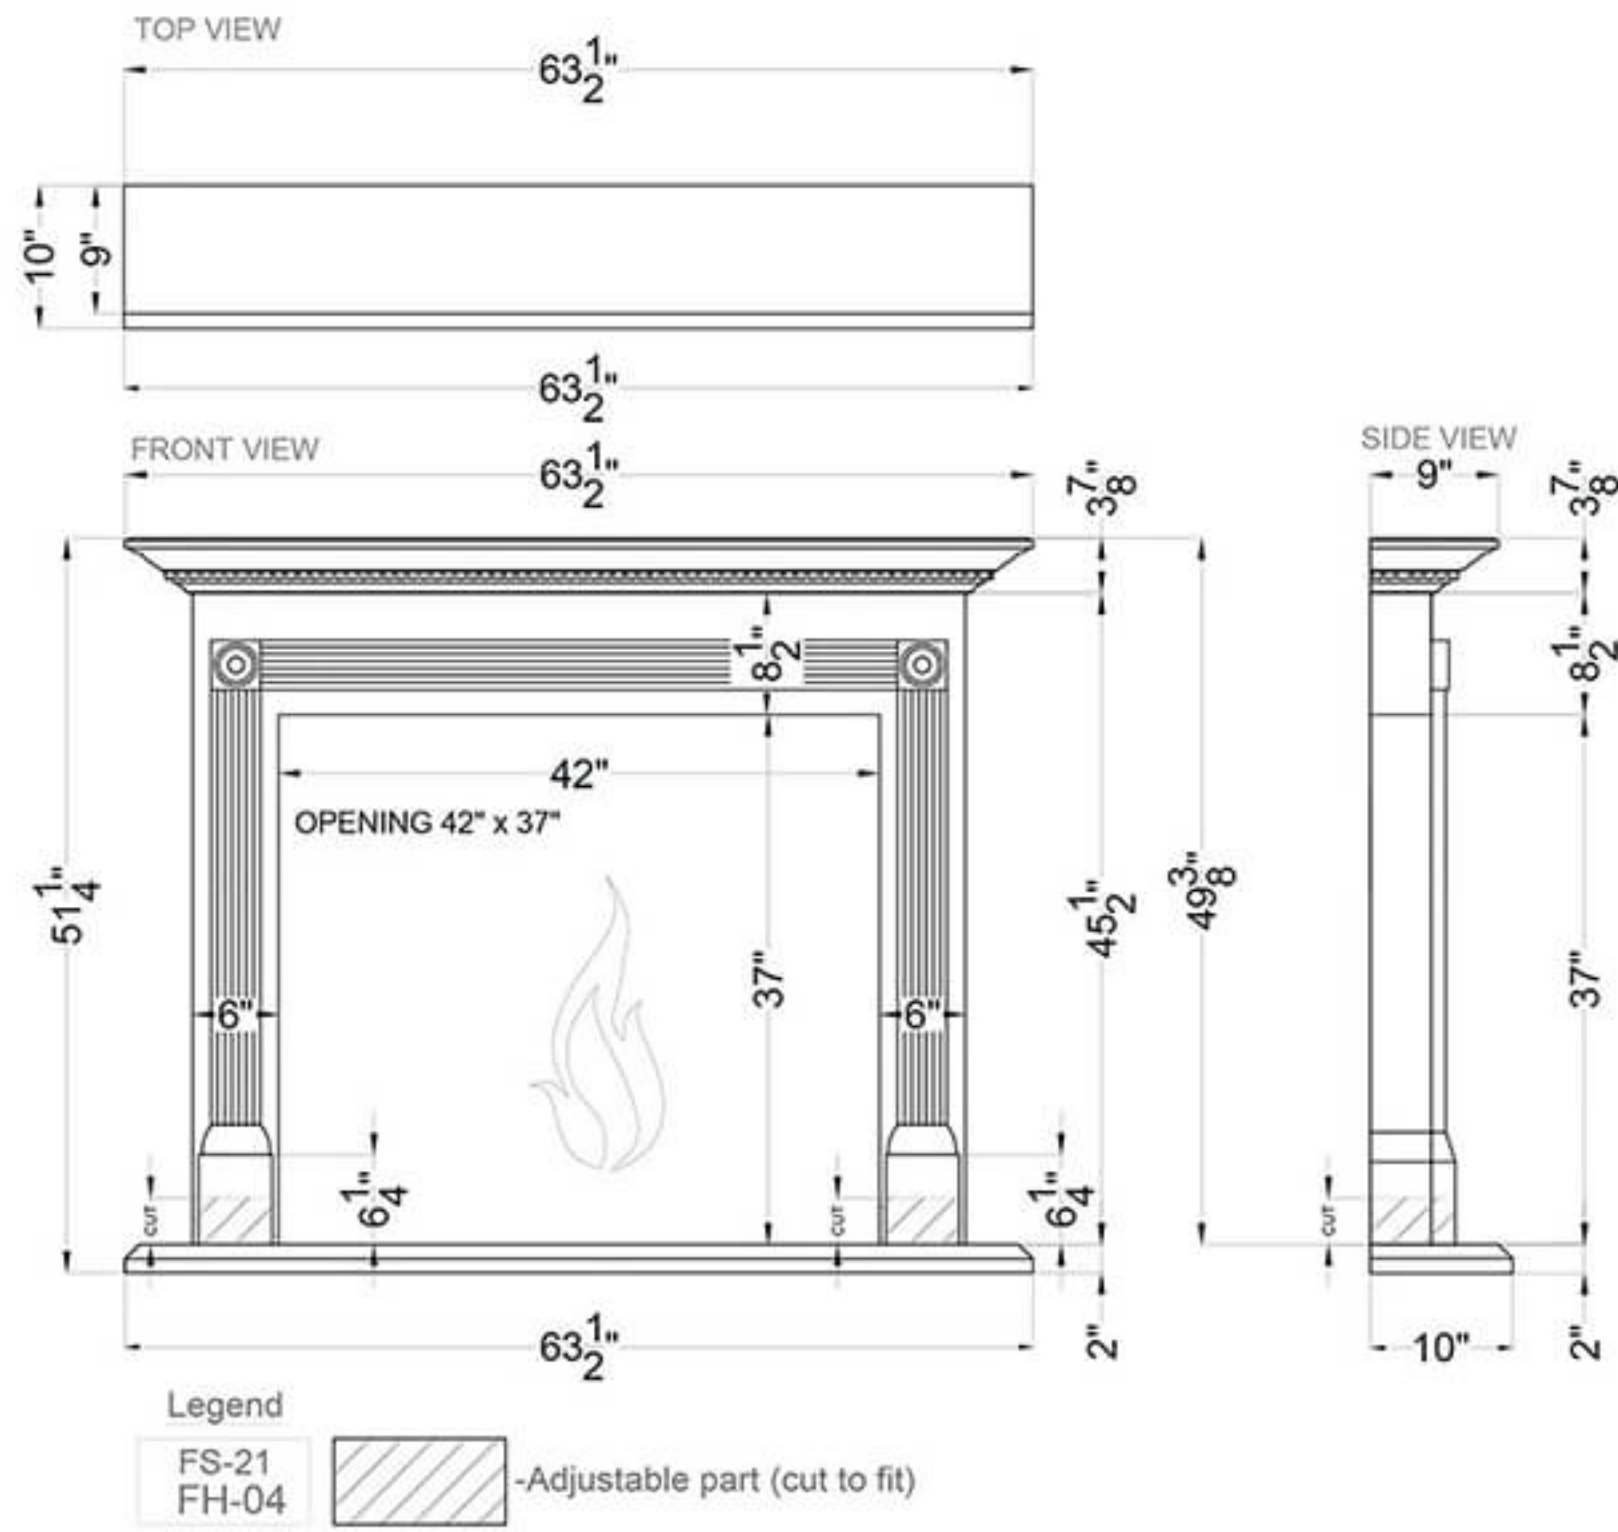

Aphrodite

Grand Pisa

Legend
 FS-16
 FH-04

San Marino

Legend
FS-17 FH-04  -Adjustable part (cut to fit)

Genoa

Corinthian

Hamburg