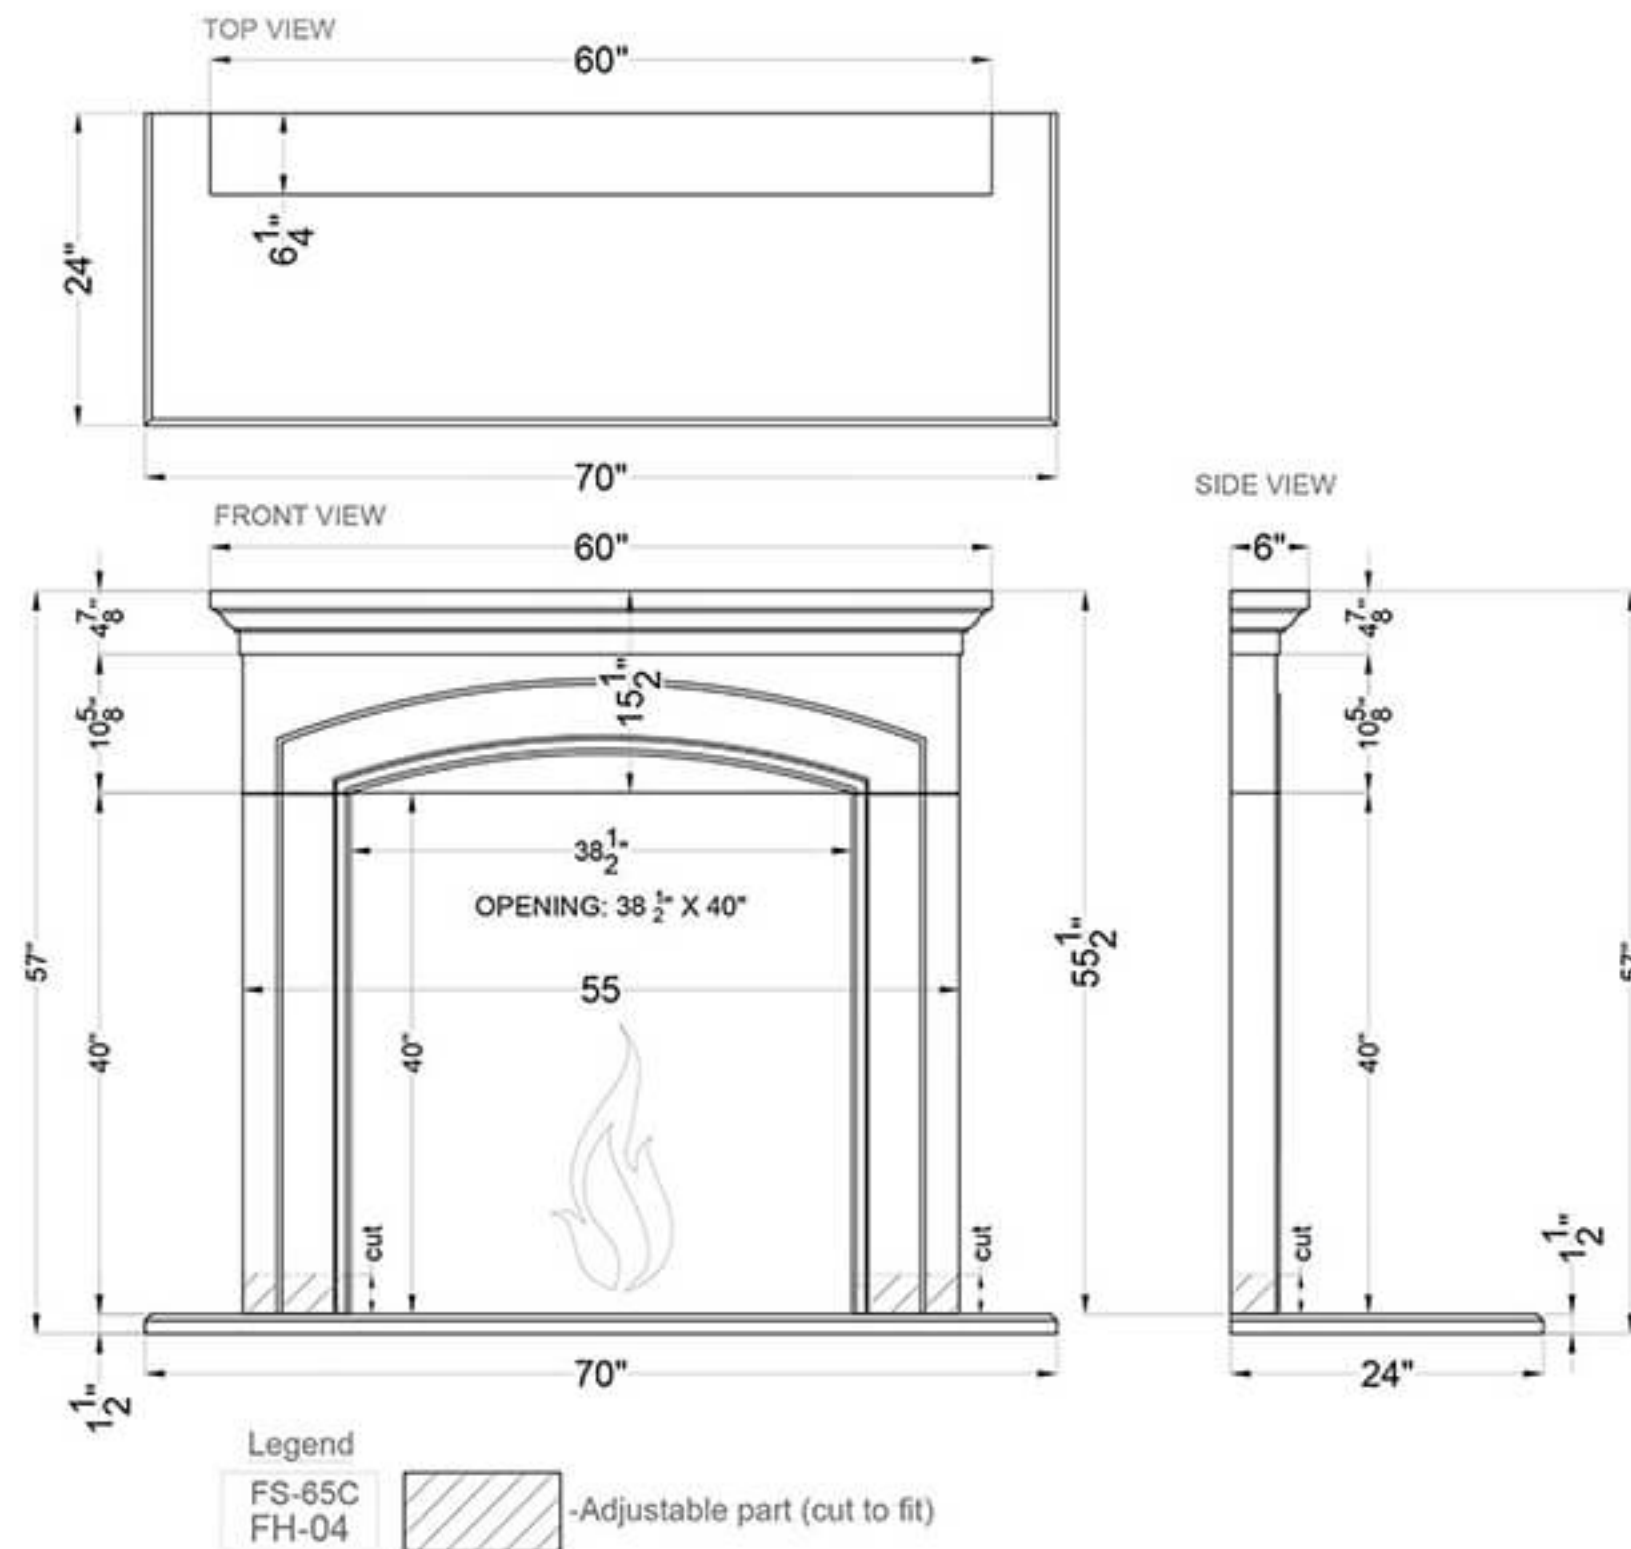

Eirene

Legend

FS-67
FH-4

-Adjustable part (cut to fit)

Imperial

Glasgow

Monterey

Grand Monterey