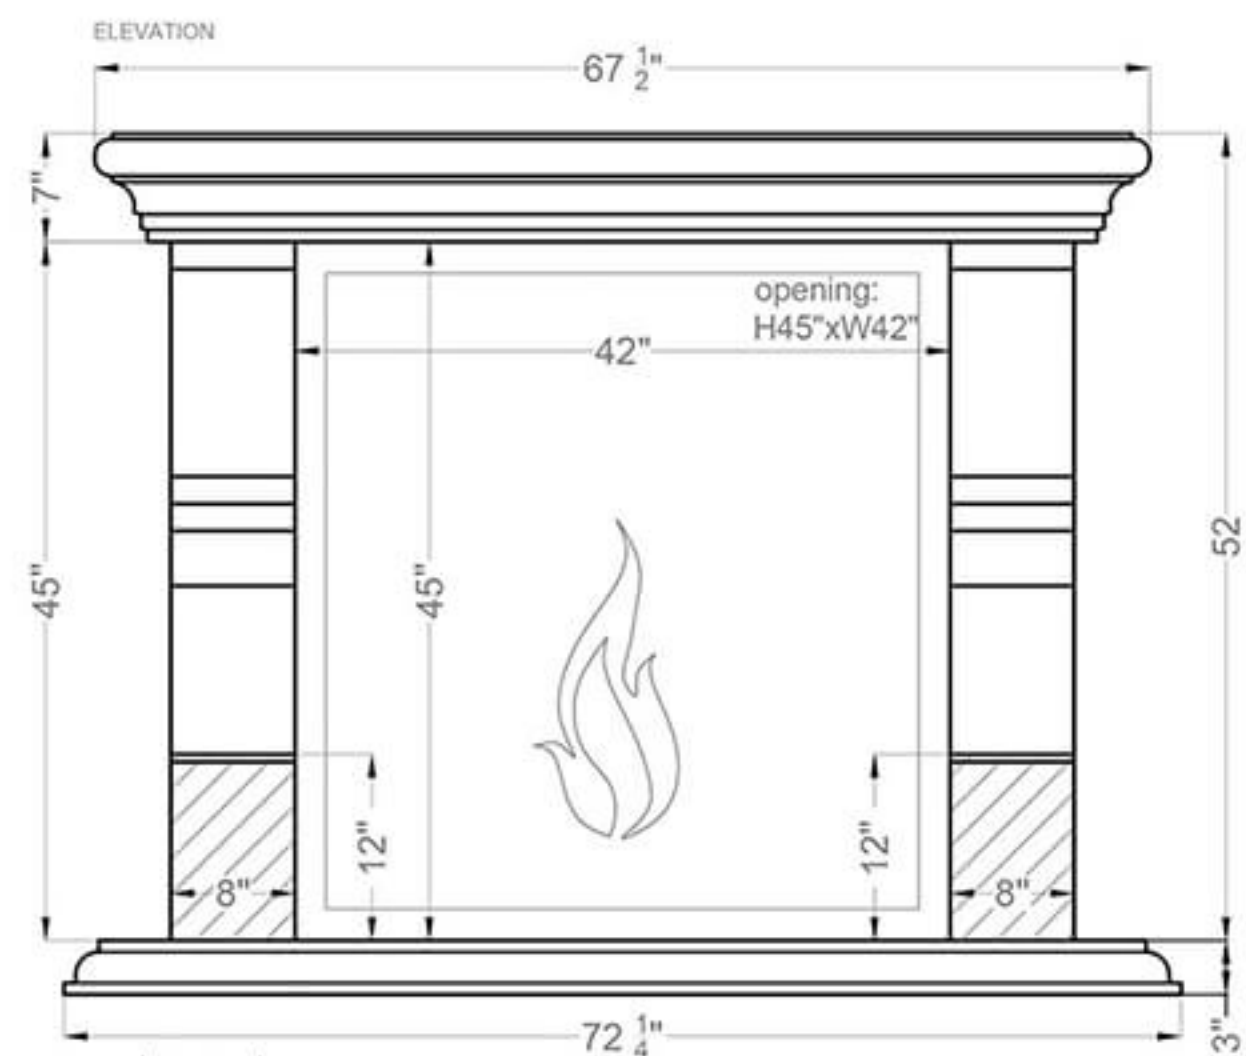

-Adjustable part (cut to fit)

Hamilton

Rome

Ararat

info@precastmantels.com

100

1-818-301-0707

LA PRECAST
Mantels