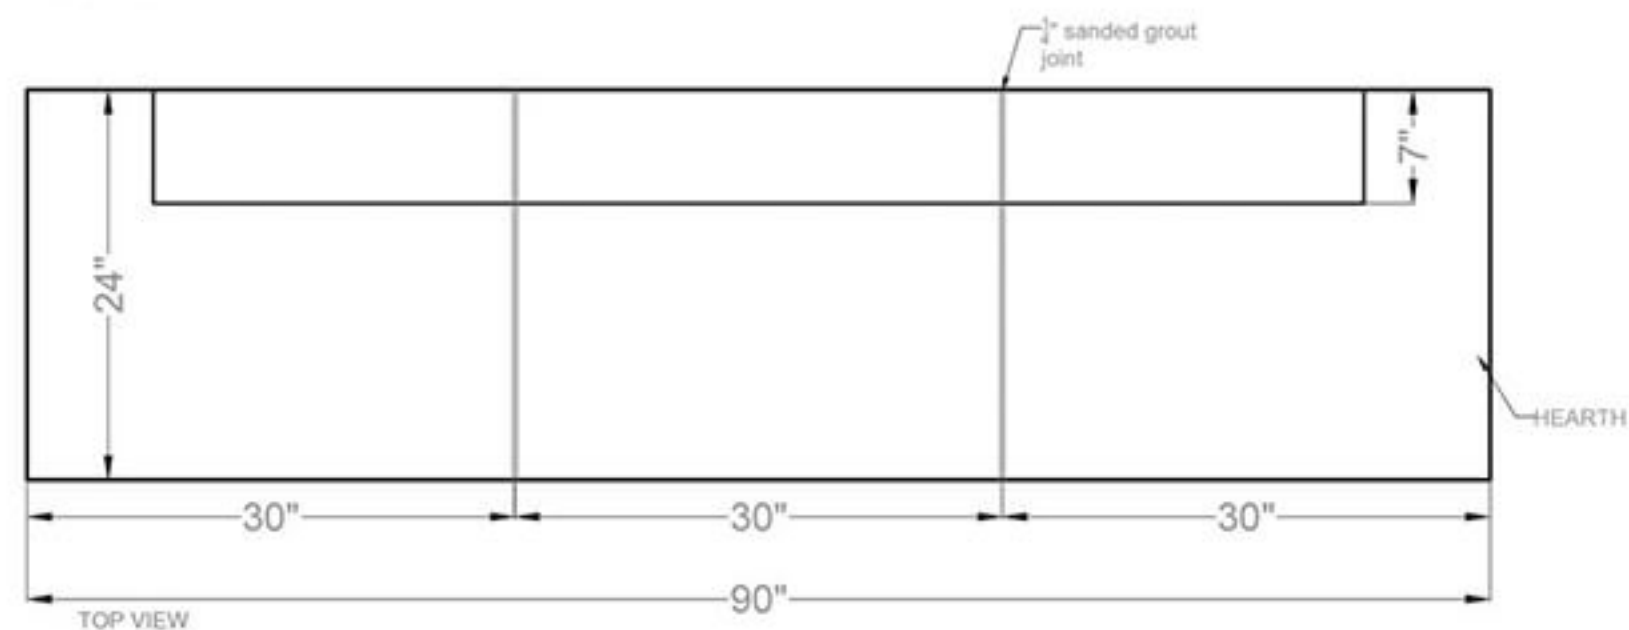

info@precastmantels.com

161

1-818-301-0707

LA PRECAST
Mantels

Great Hayk

TOP VIEW

FRONT VIEW

SIDE VIEW