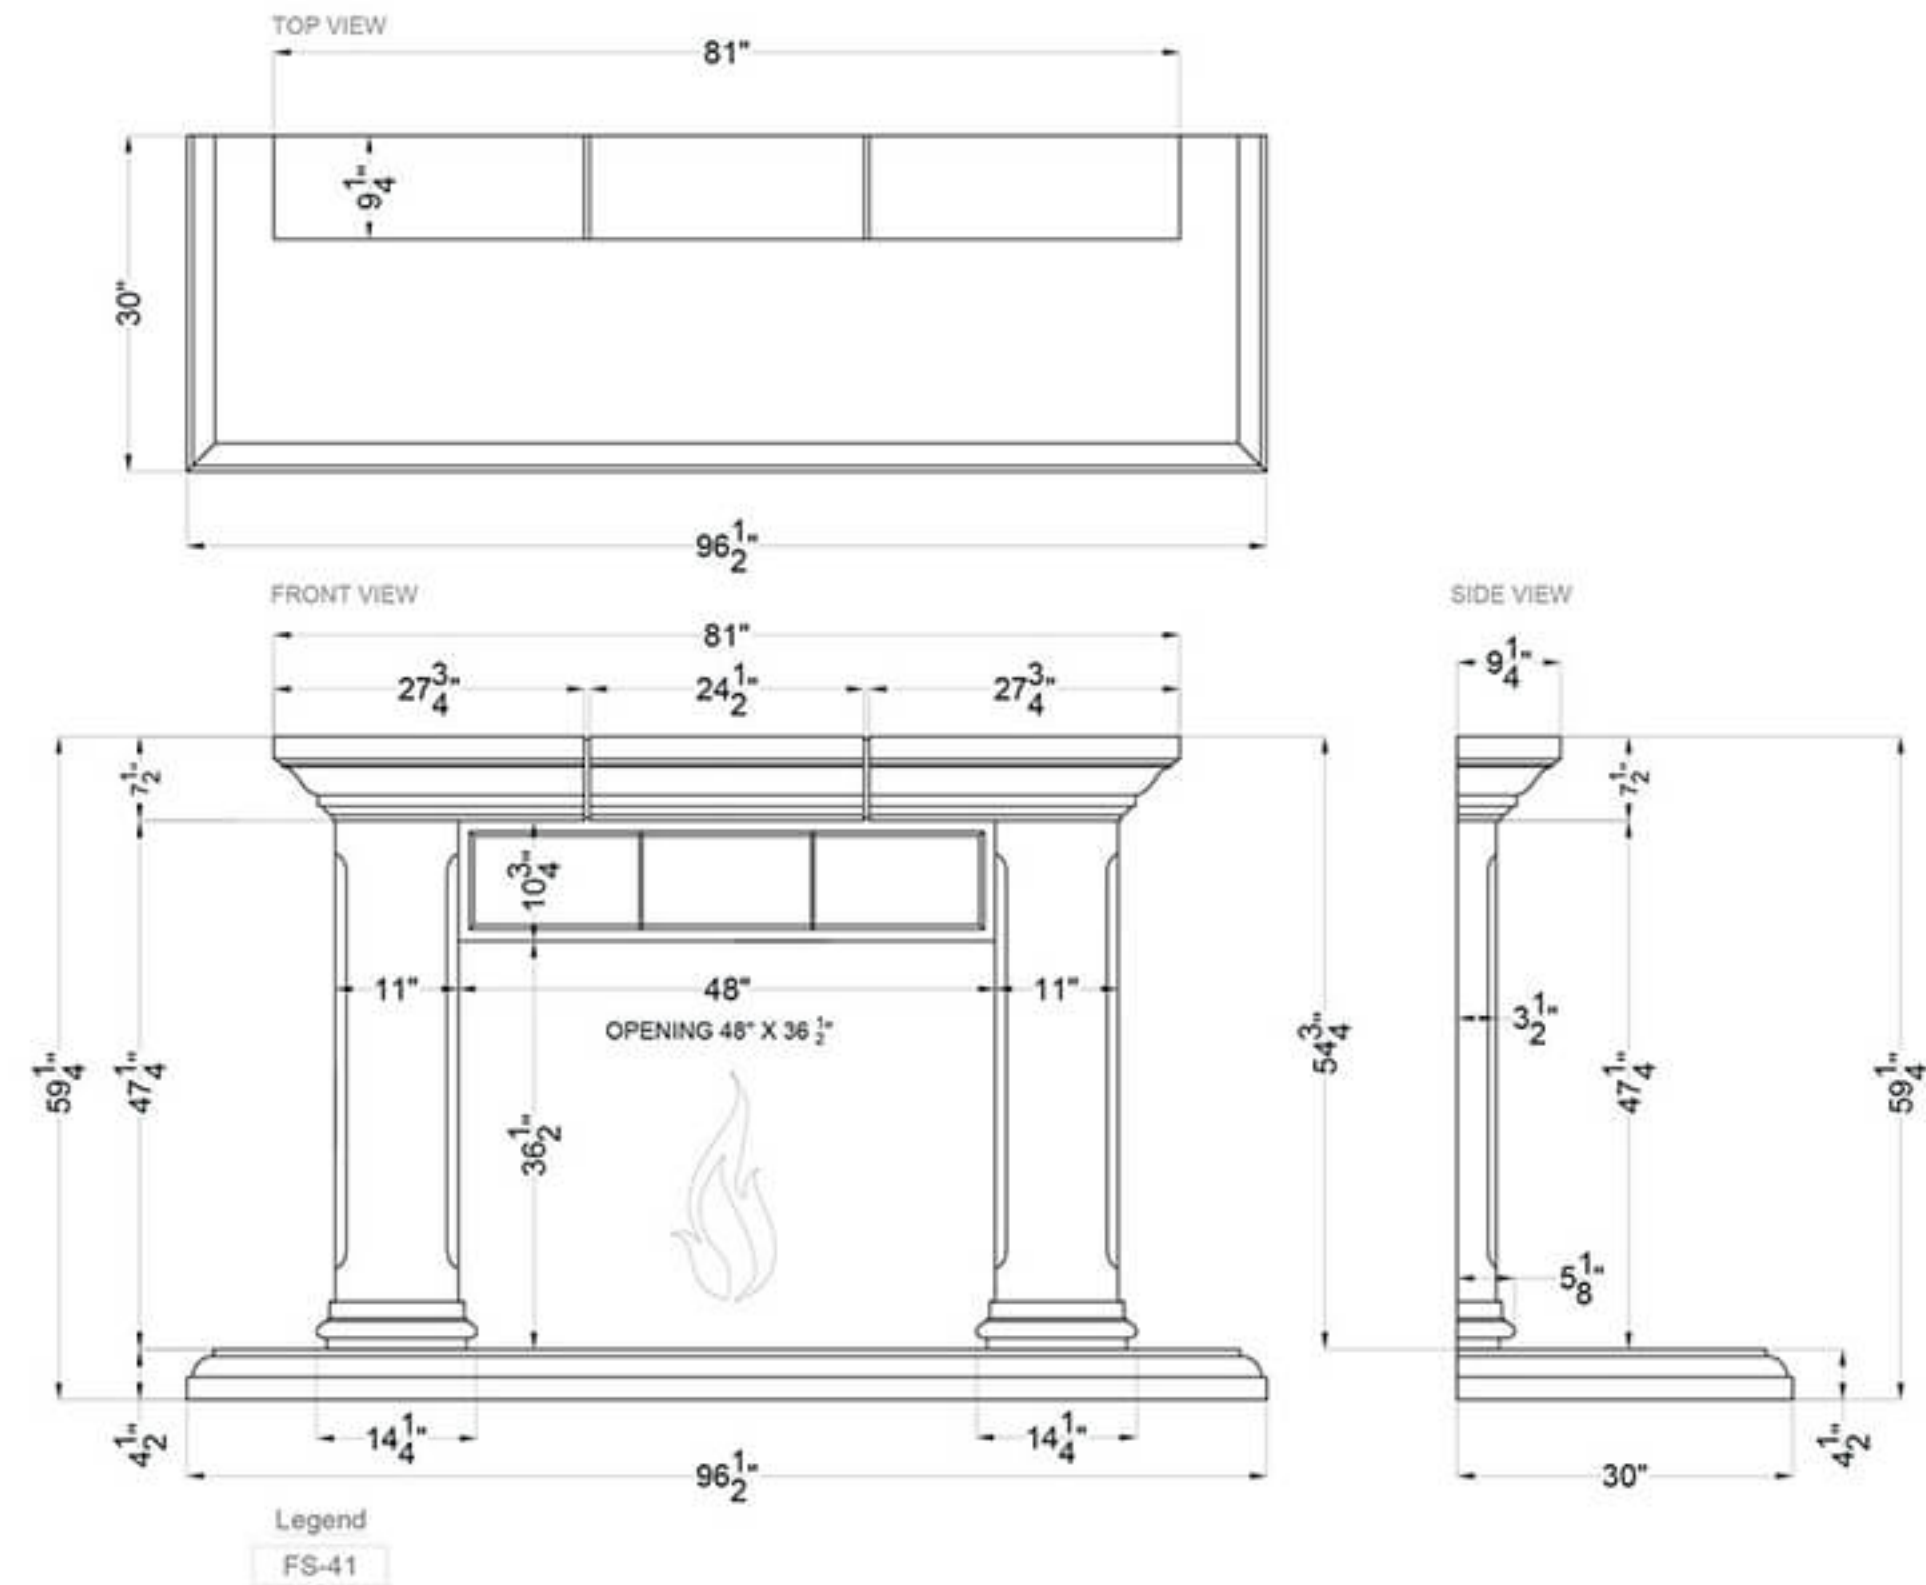

Grand Munich