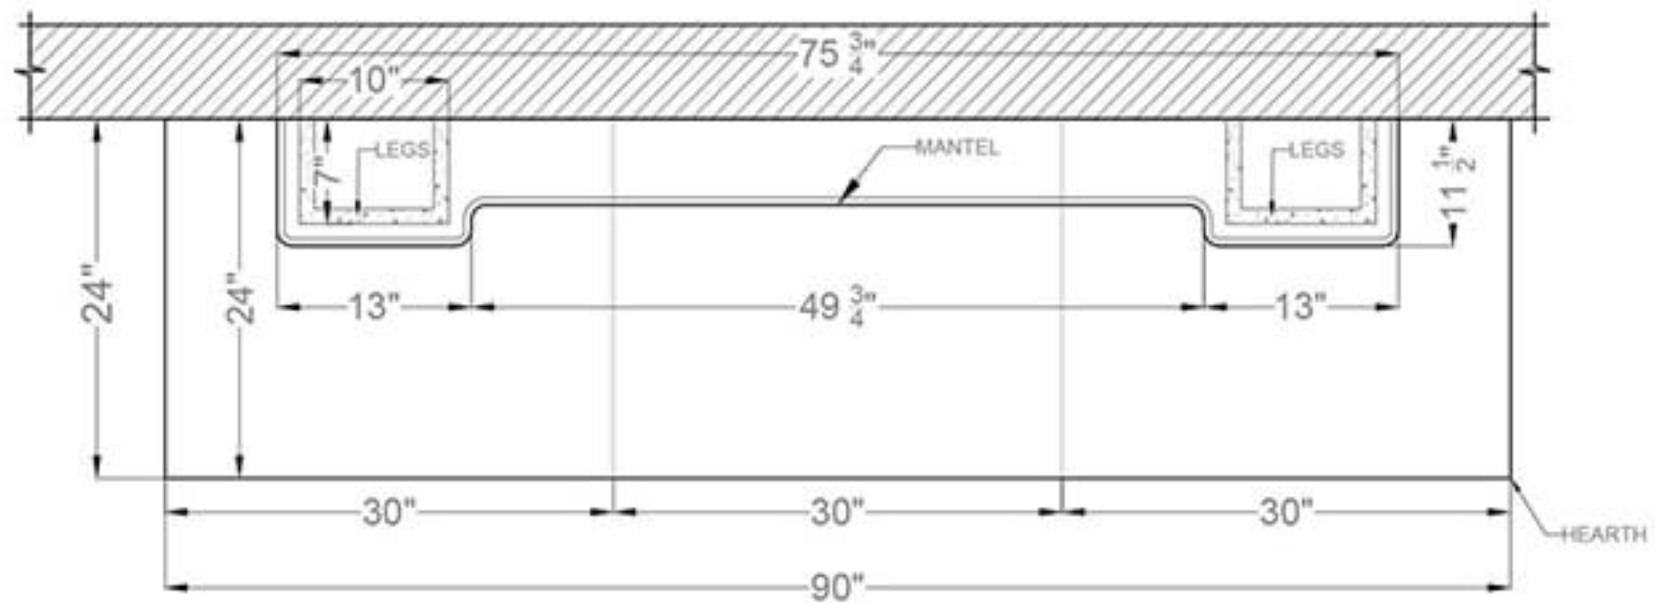

info@precastmantels.com

161

1-818-301-0707

LA PRECAST
Mantels

Great Hayk

TOP VIEW

FRONT VIEW

SIDE VIEW