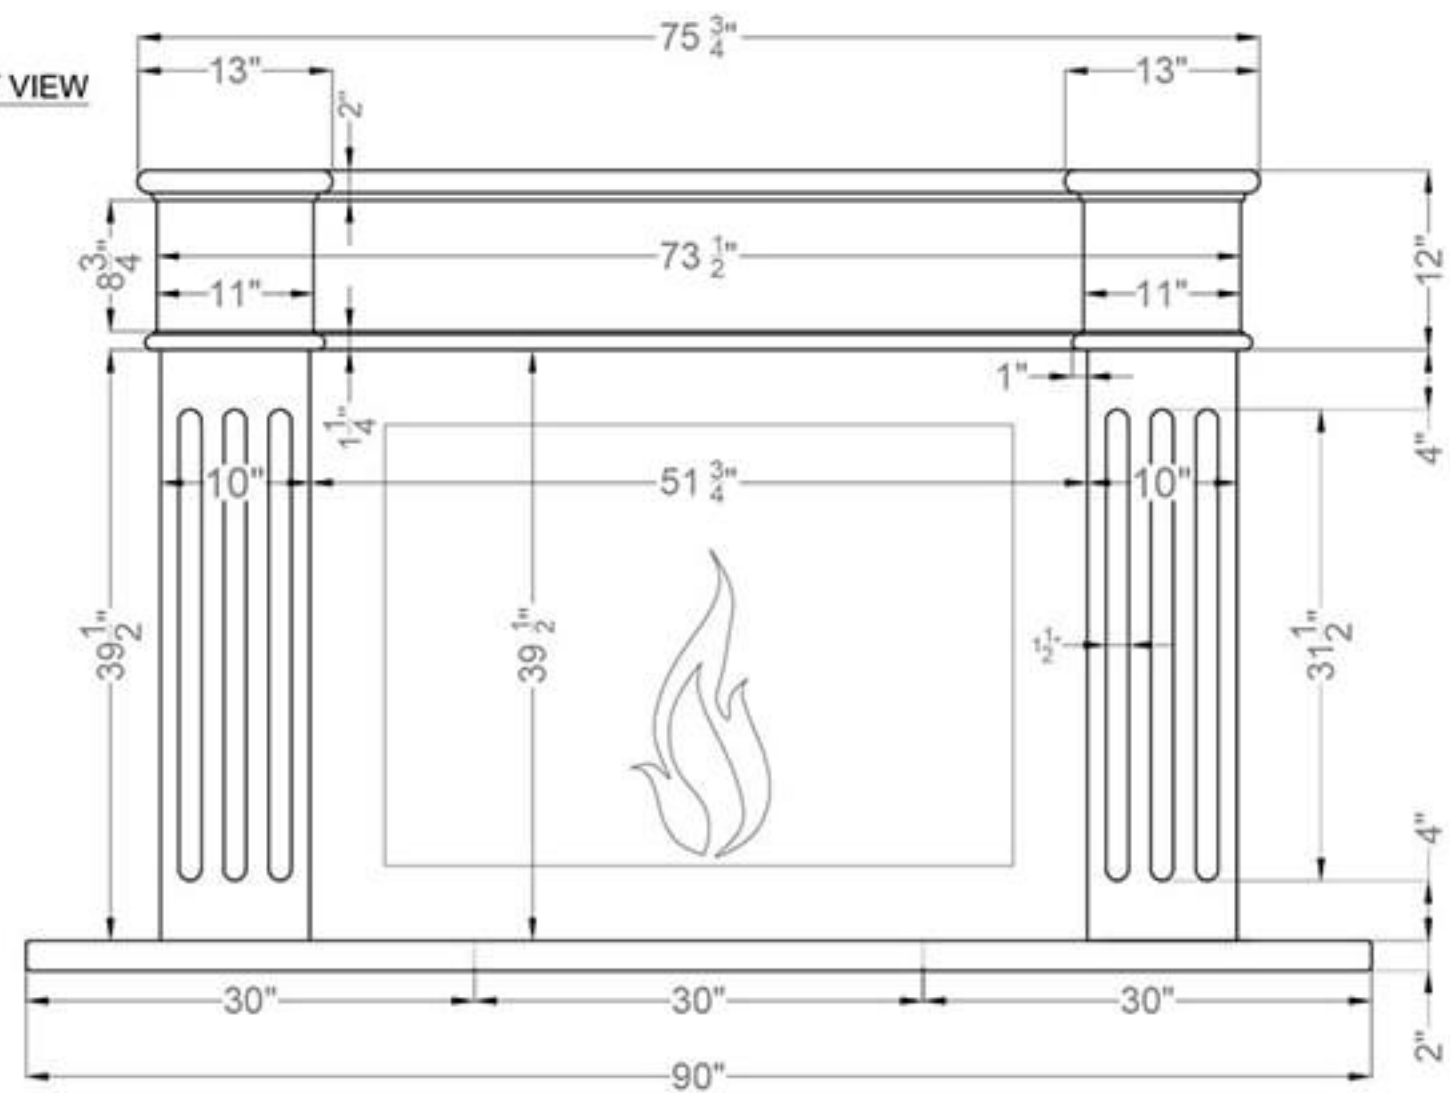

info@precastmantels.com

161

1-818-301-0707

LA PRECAST
Mantels

Great Hayk

TOP VIEW

FRONT VIEW

SIDE VIEW