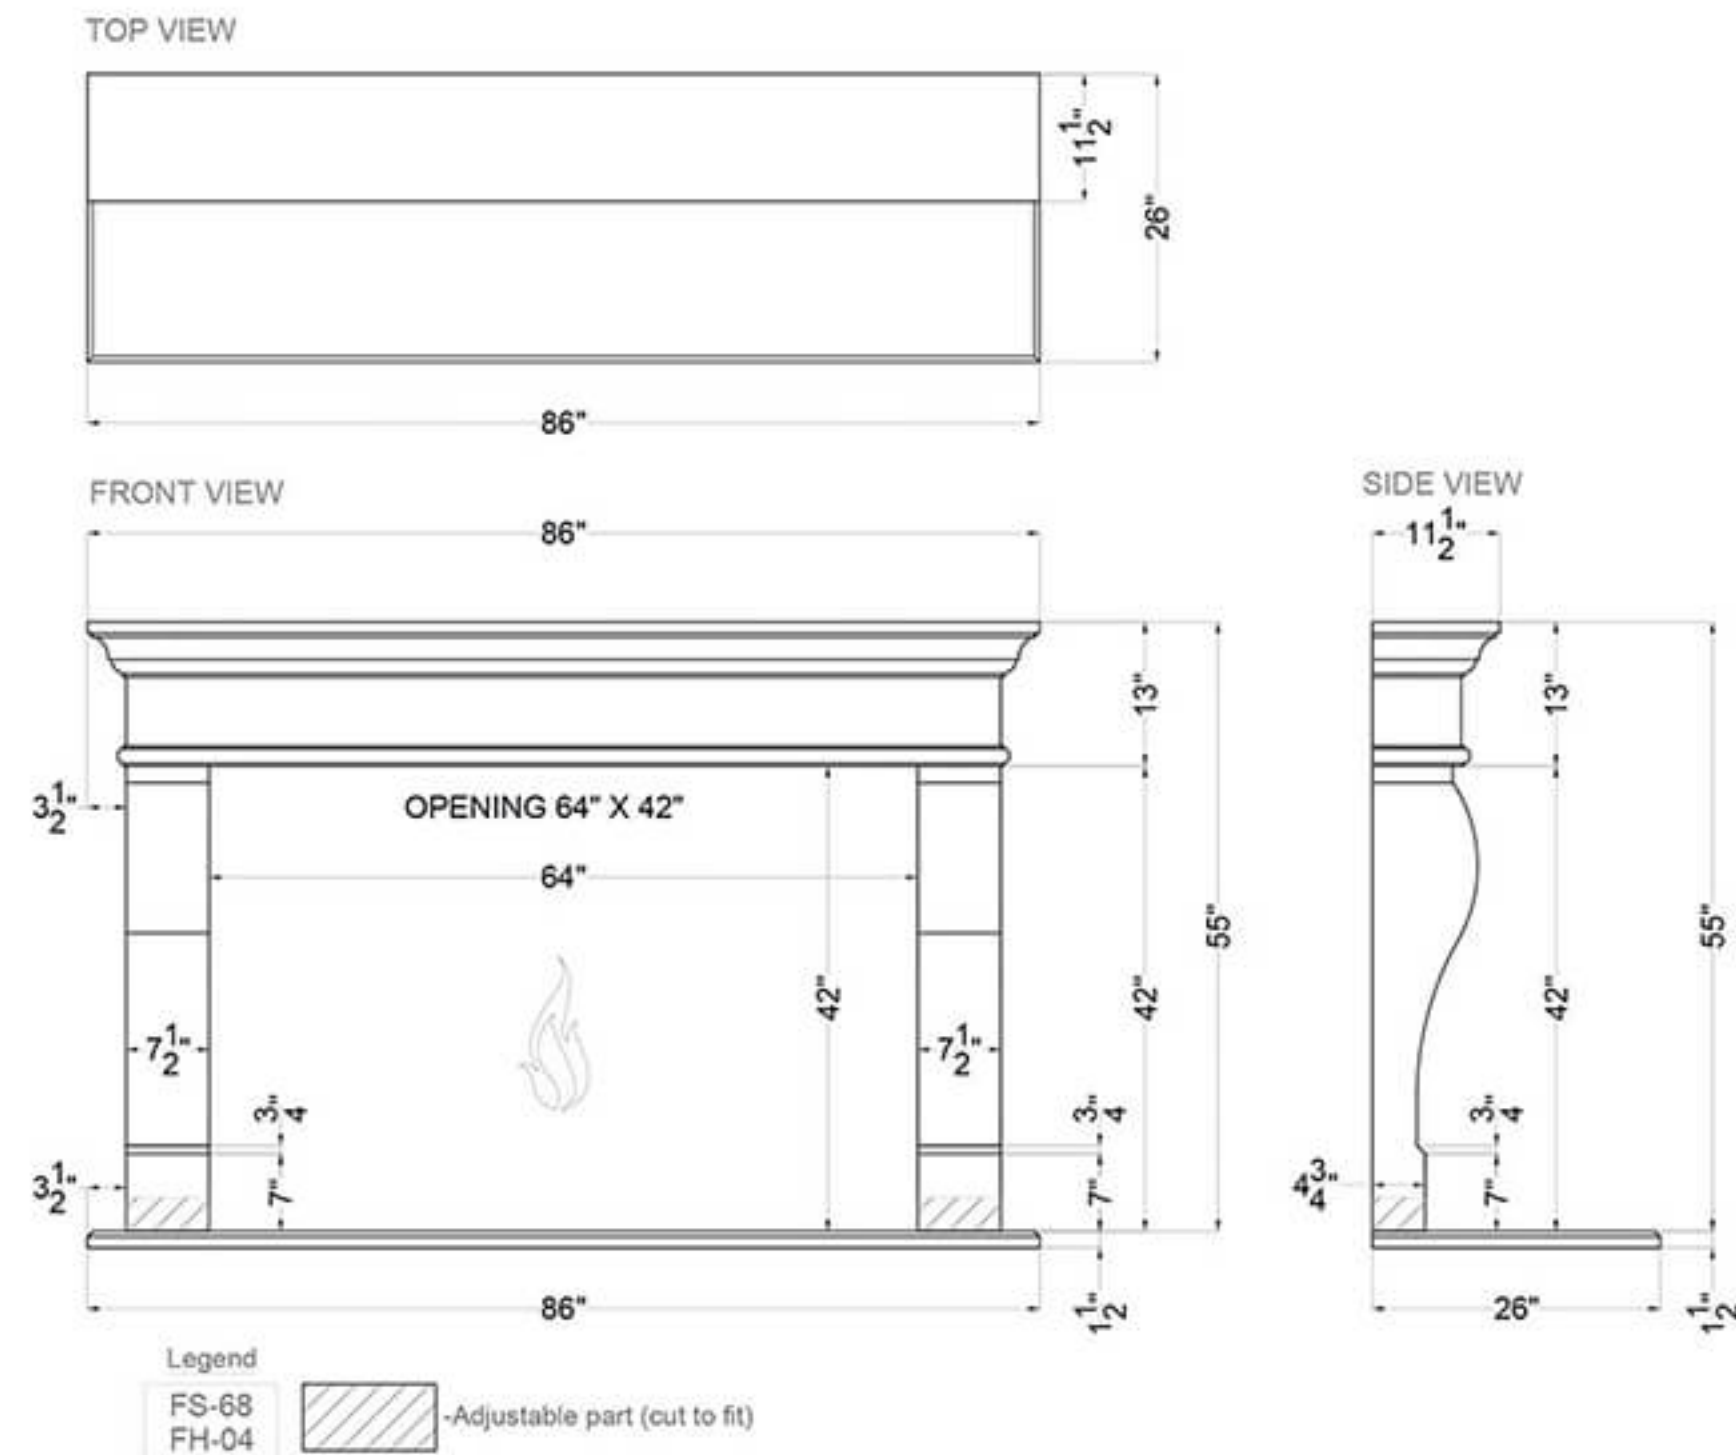

Eirene

Legend

FS-67
FH-4

-Adjustable part (cut to fit)

Imperial

Glasgow

Monterey

Grand Monterey