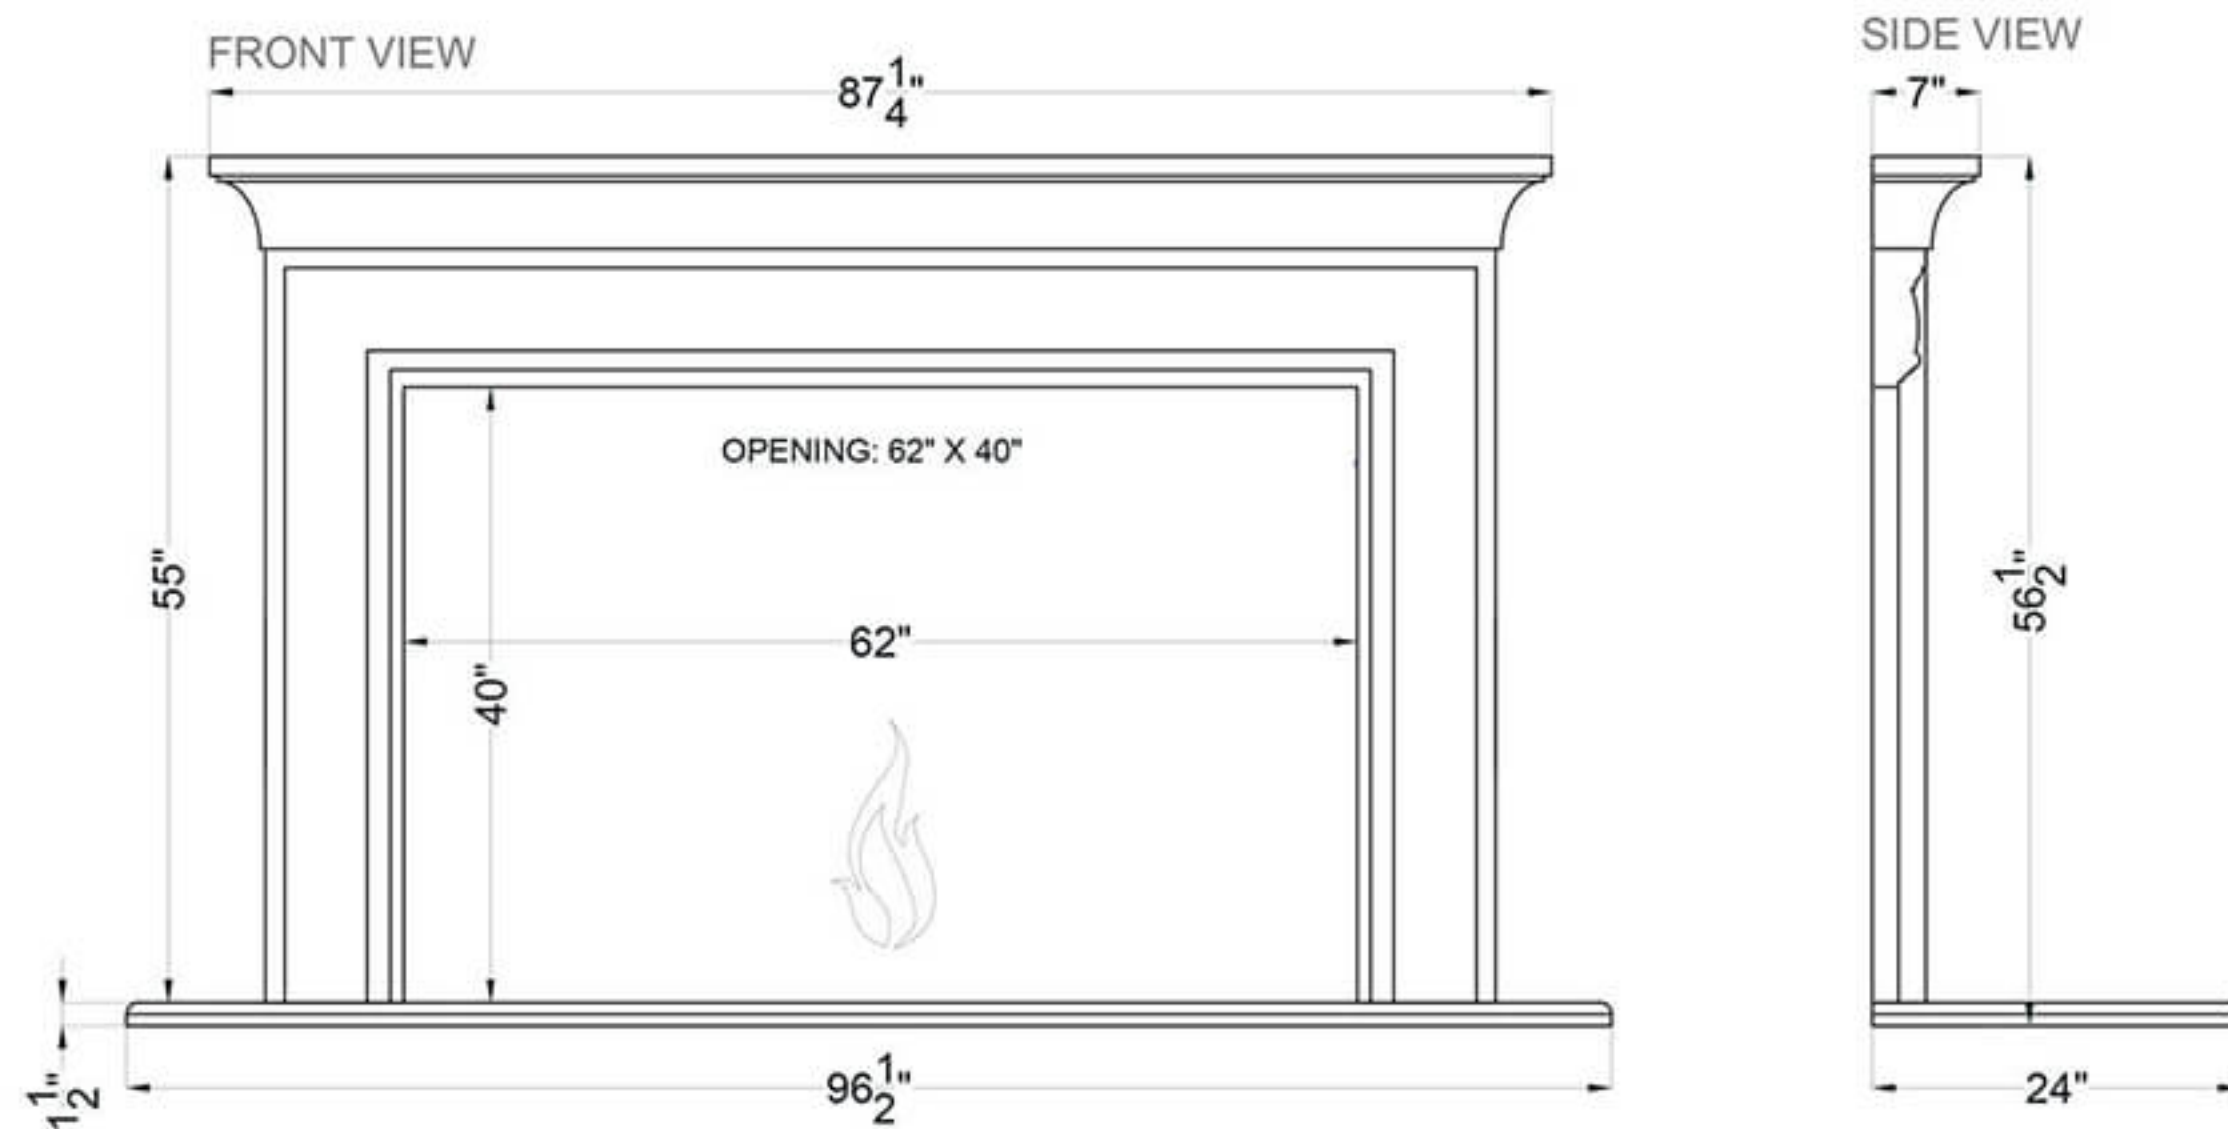

Grand Alto Palermo

Legend
 FS-26D  -Adjustable part (cut to fit)

Kilikia

Legend

FS-24
FH-4

-Adjustable part (cut to fit)

Rhea

Tuscany Arch