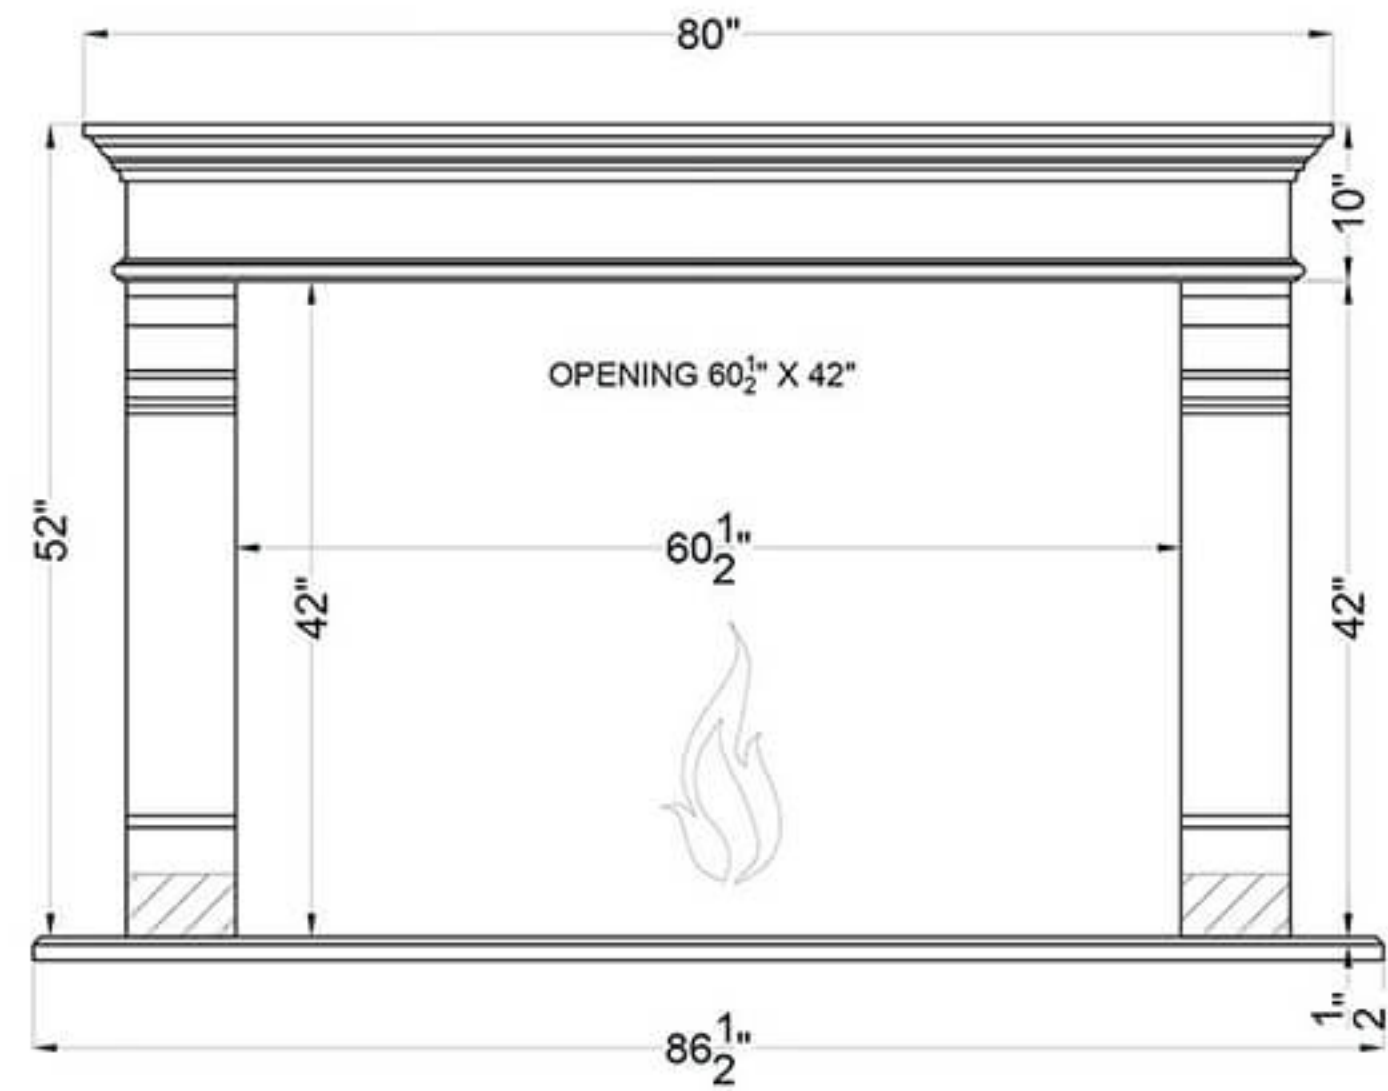

Eirene

Legend

FS-67
FH-4

-Adjustable part (cut to fit)

Imperial

Glasgow

Monterey

Grand Monterey