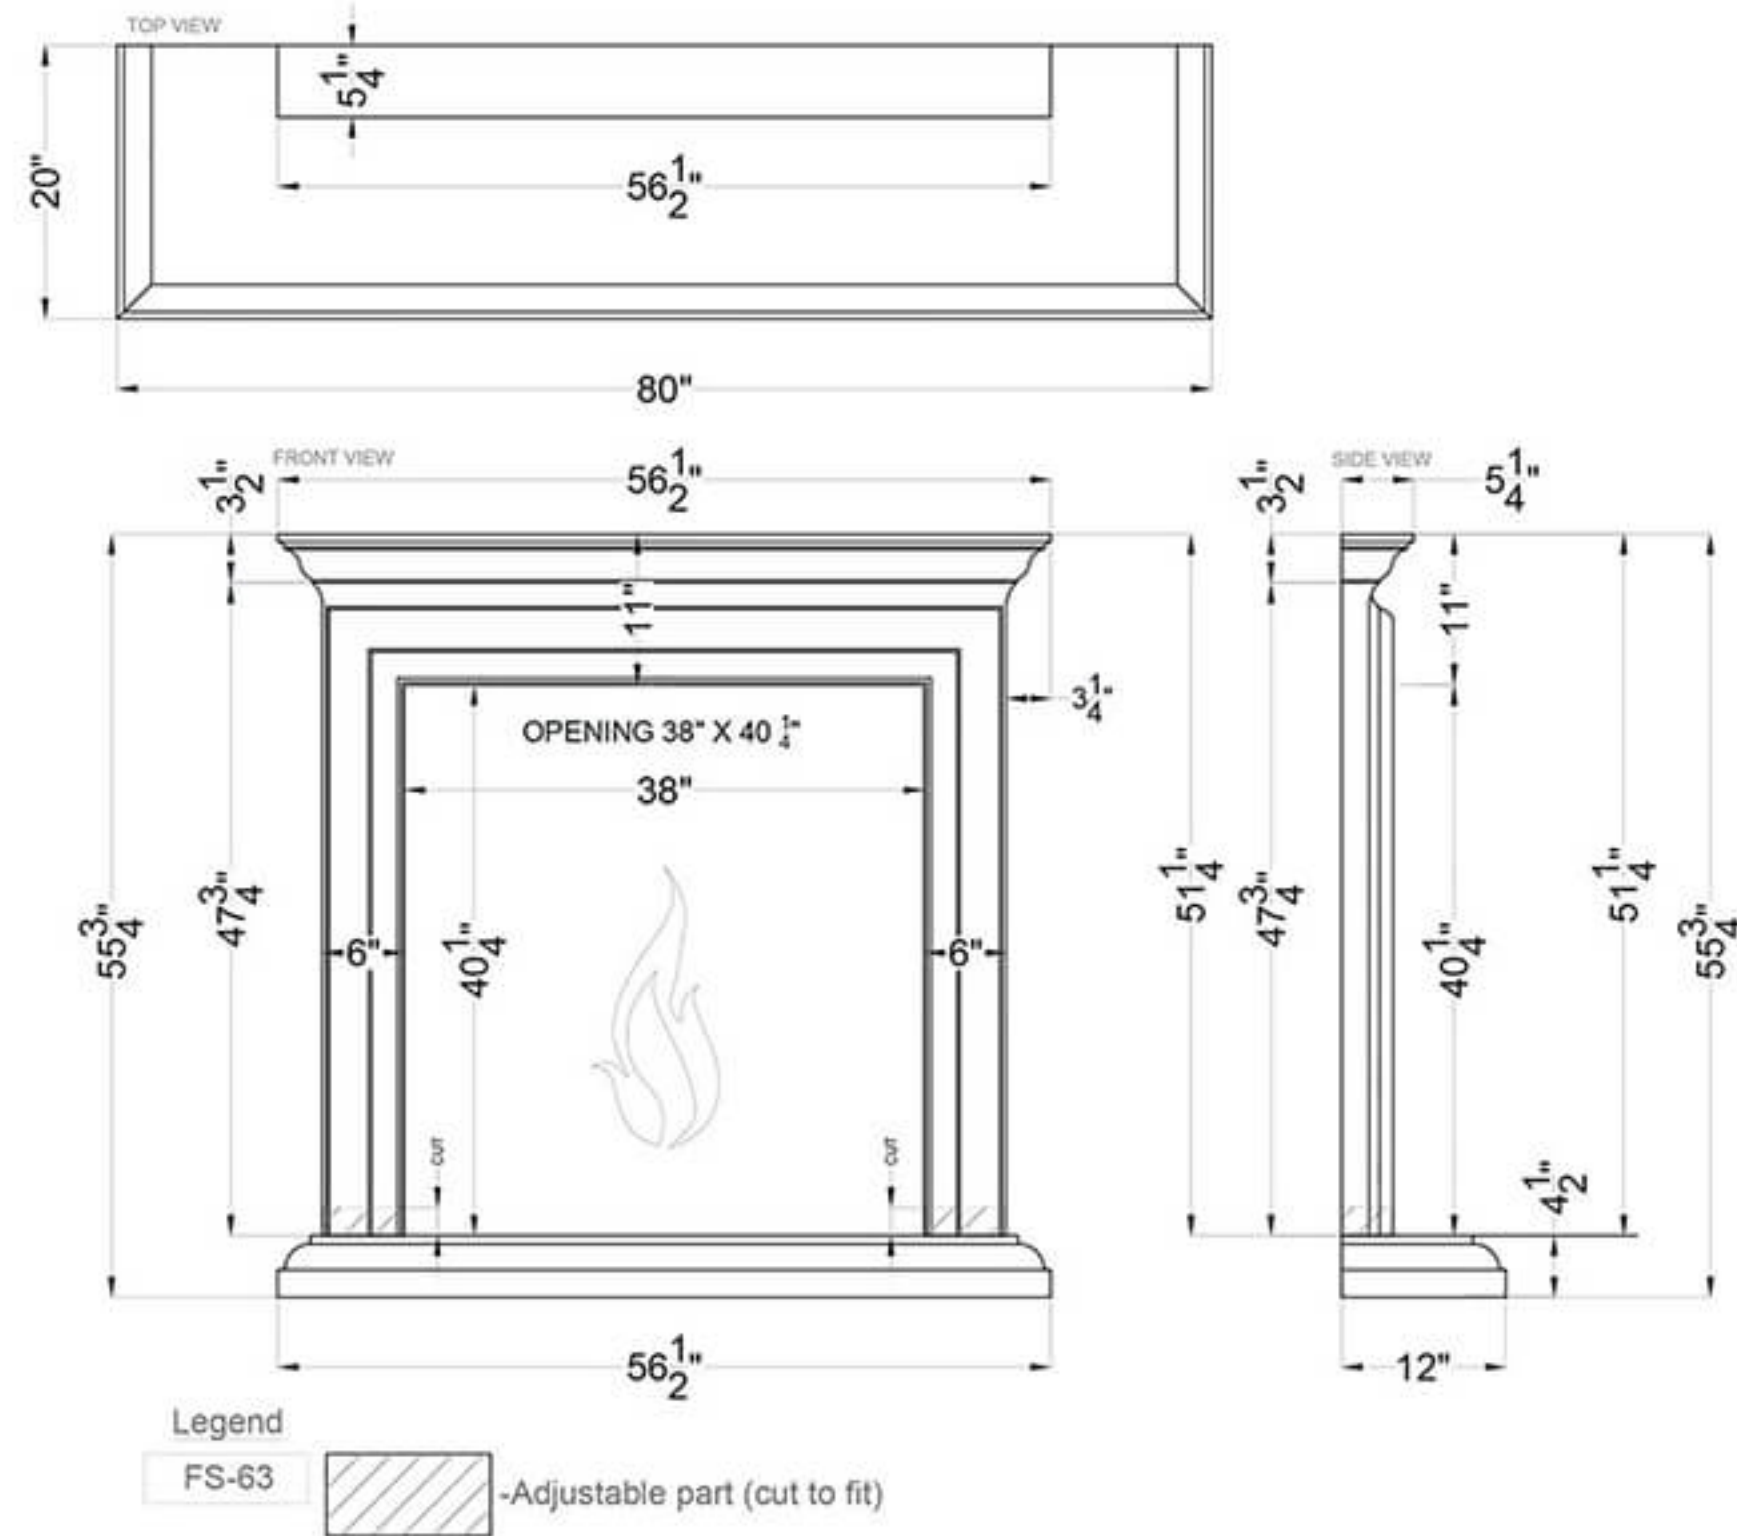

Eirene

Legend

FS-67
FH-4

-Adjustable part (cut to fit)

Imperial

Glasgow

Monterey

Grand Monterey