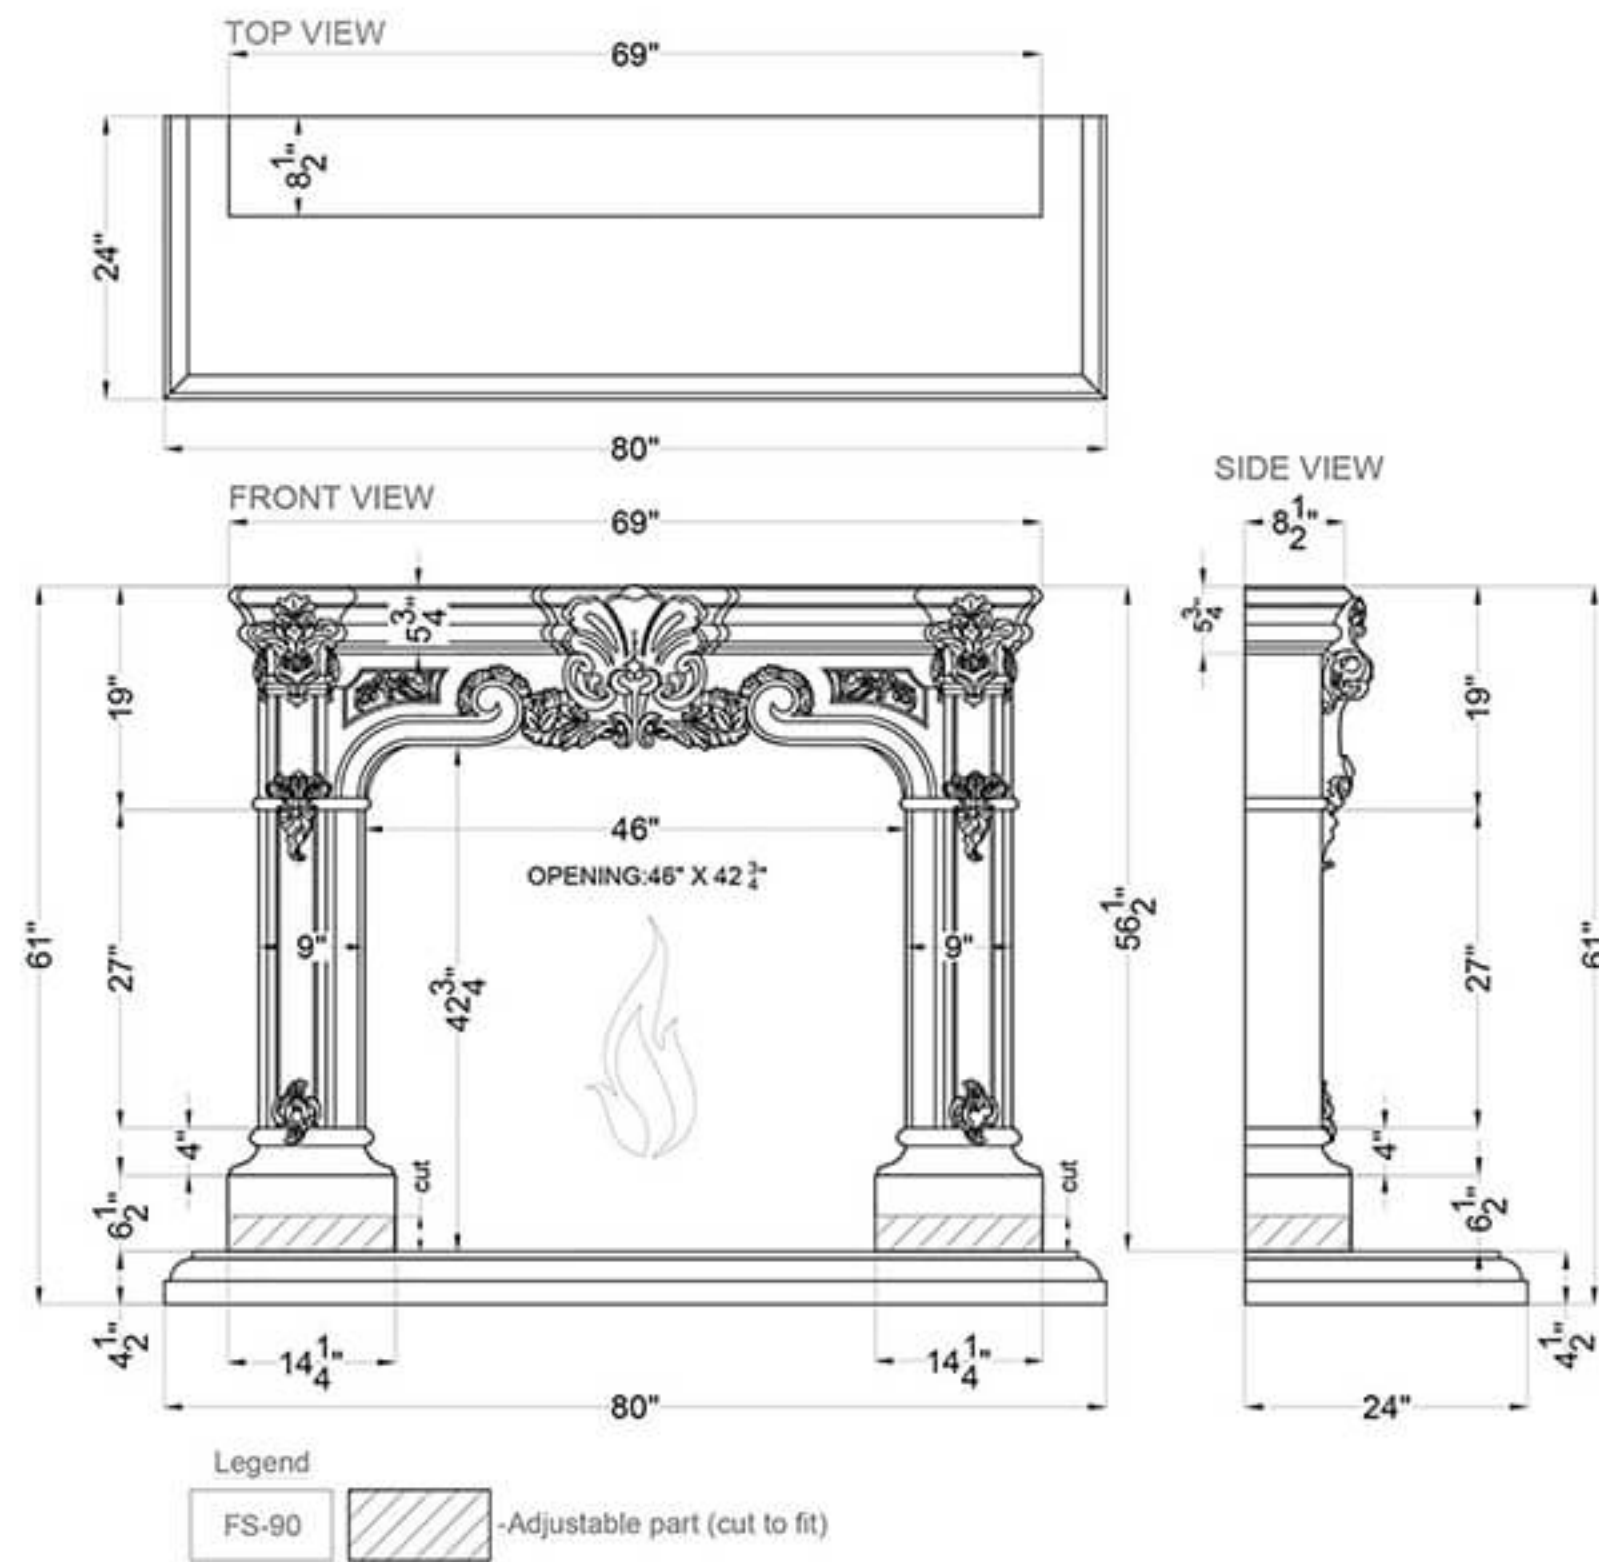

Anna

Cleopatra

Apollo

Legend

FS-91

-Adjustable part (cut to fit)

Atalanta

Hermes