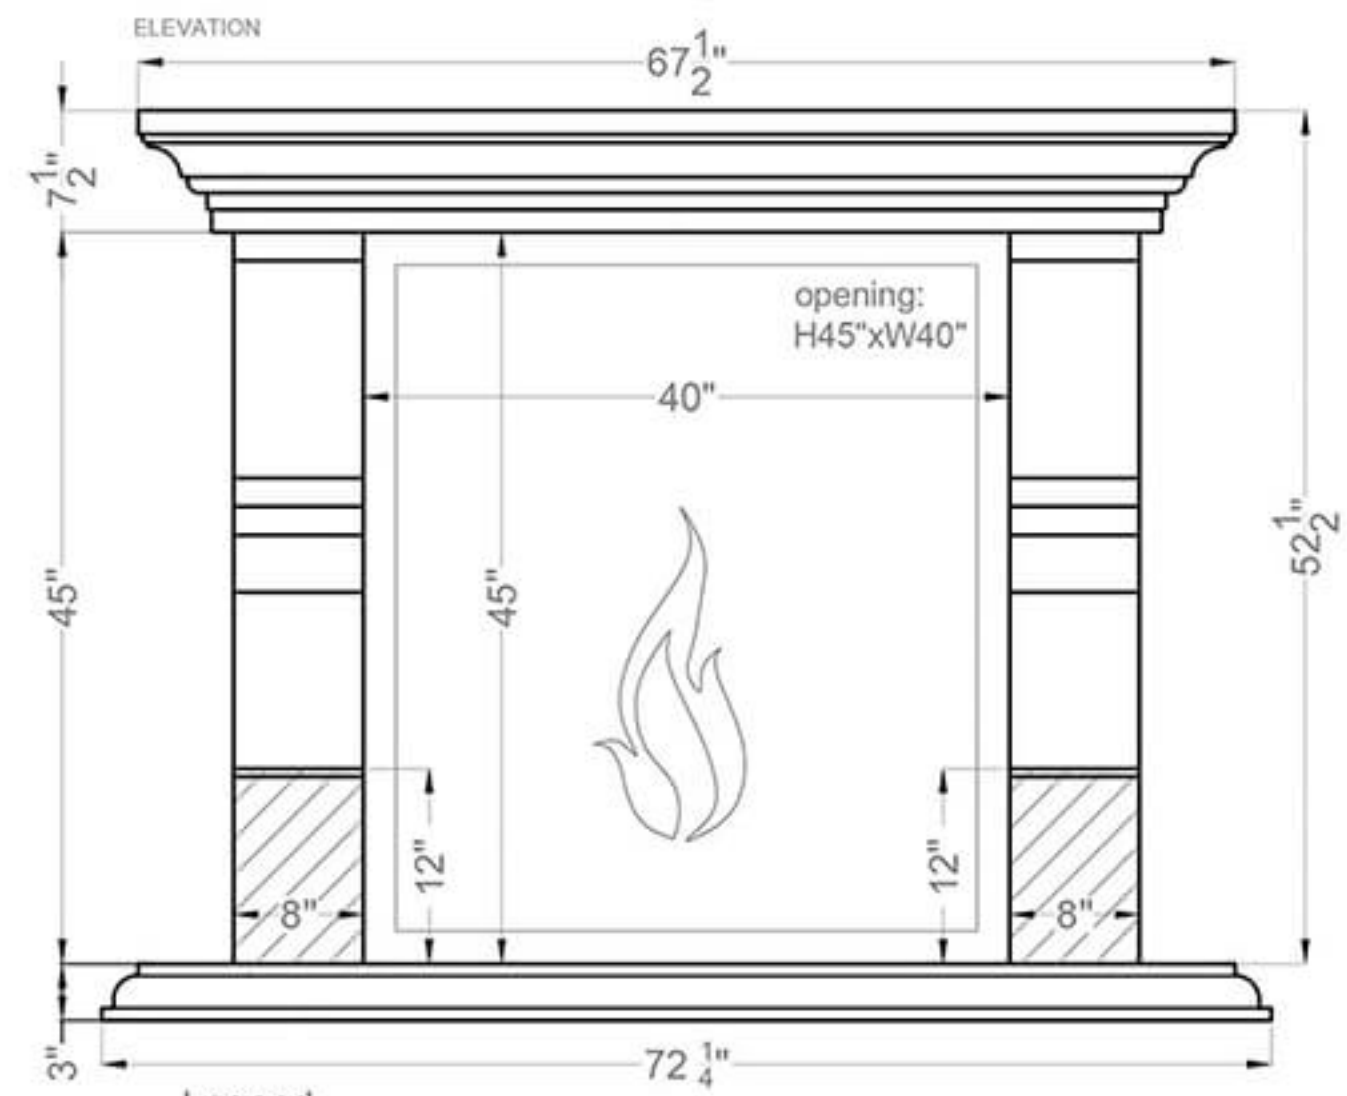

Vana

Legend

-Adjustable part (cut to fit)