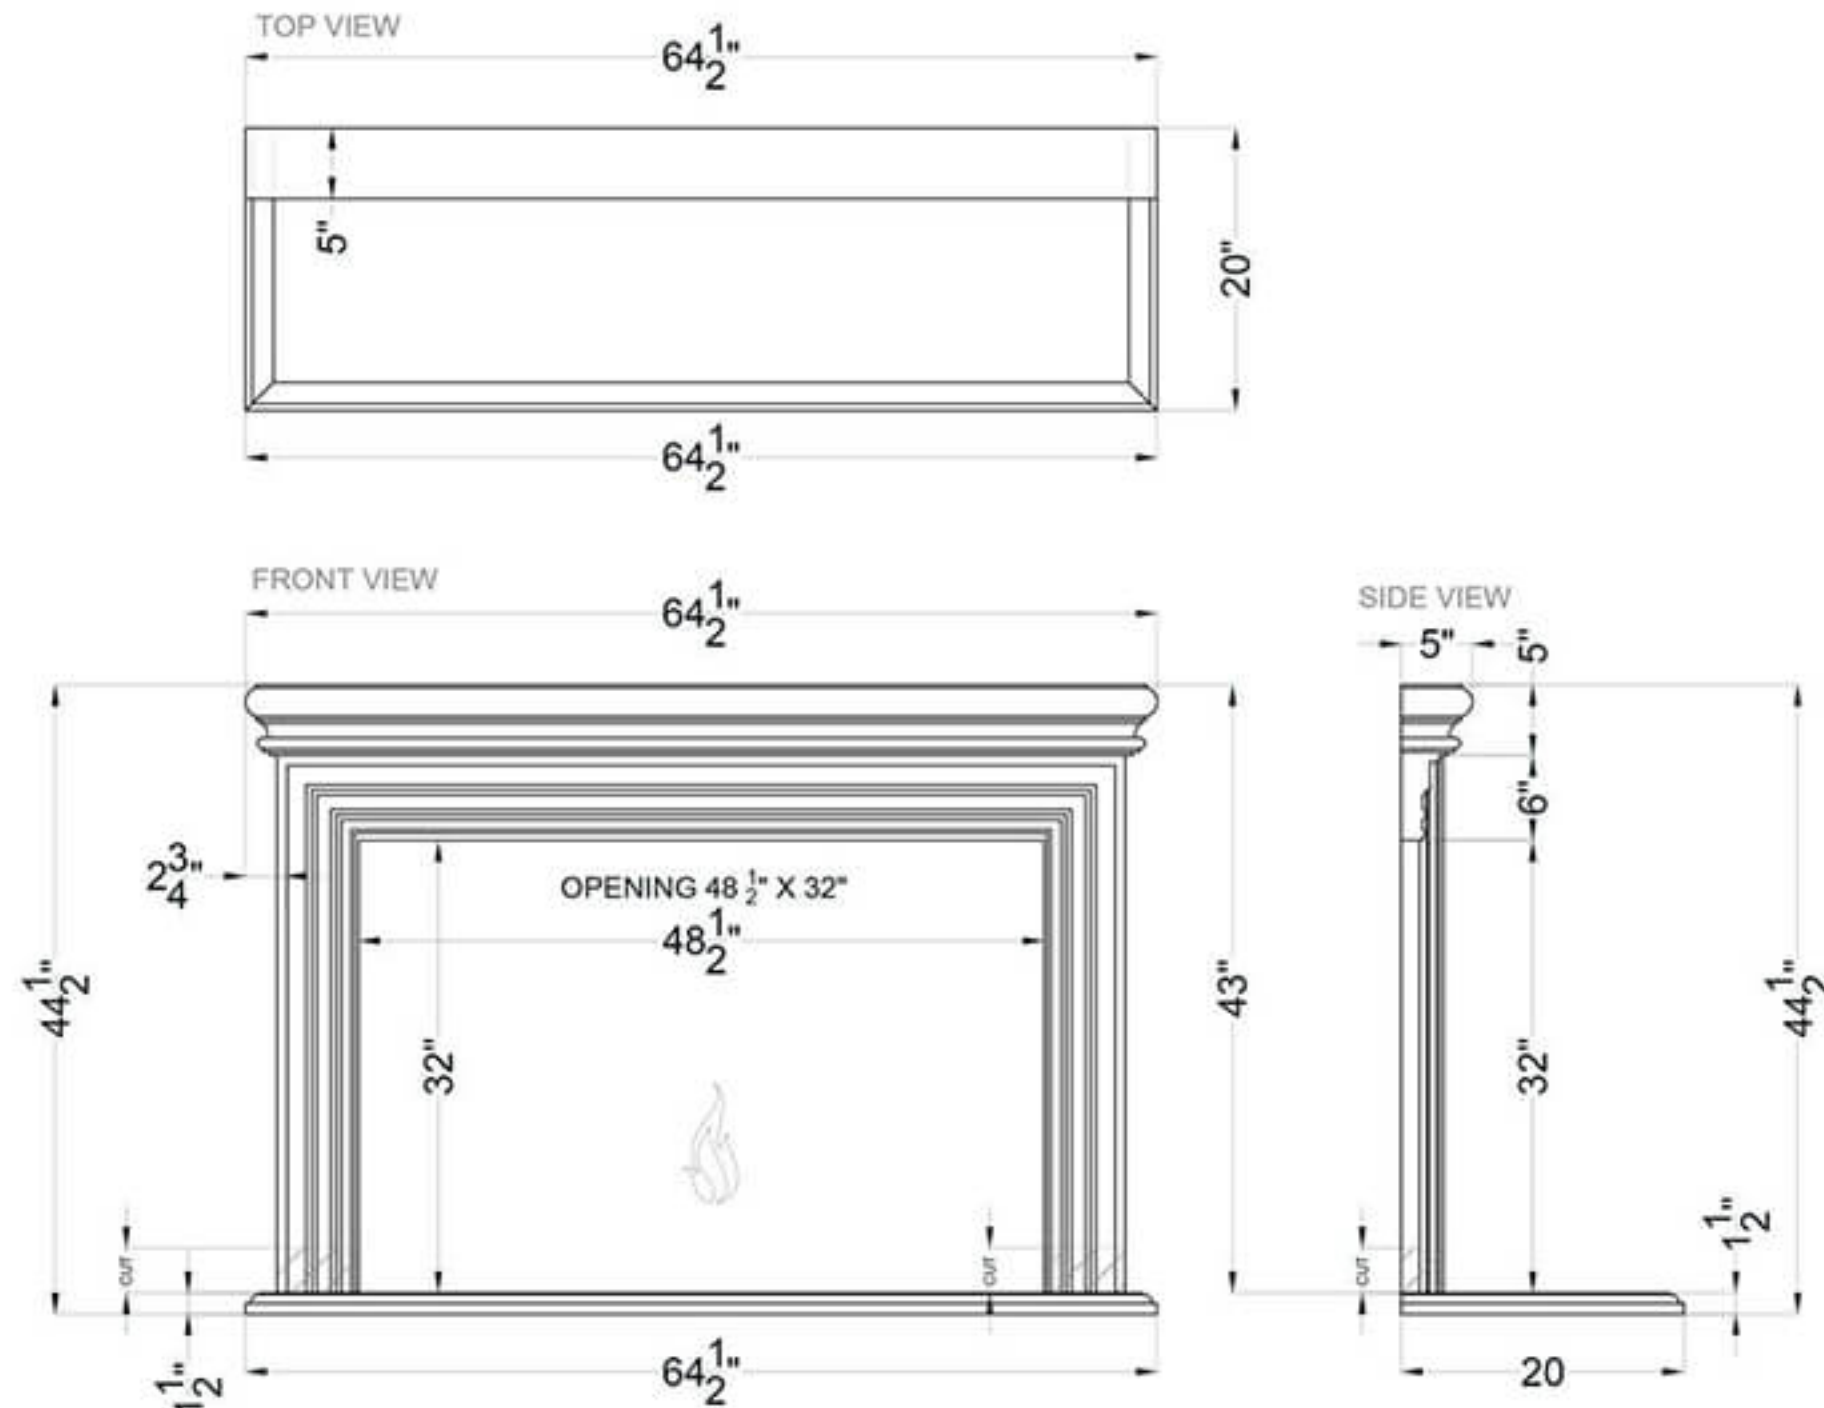

Grand Alto Palermo

Legend
FS-26D -Adjustable part (cut to fit)