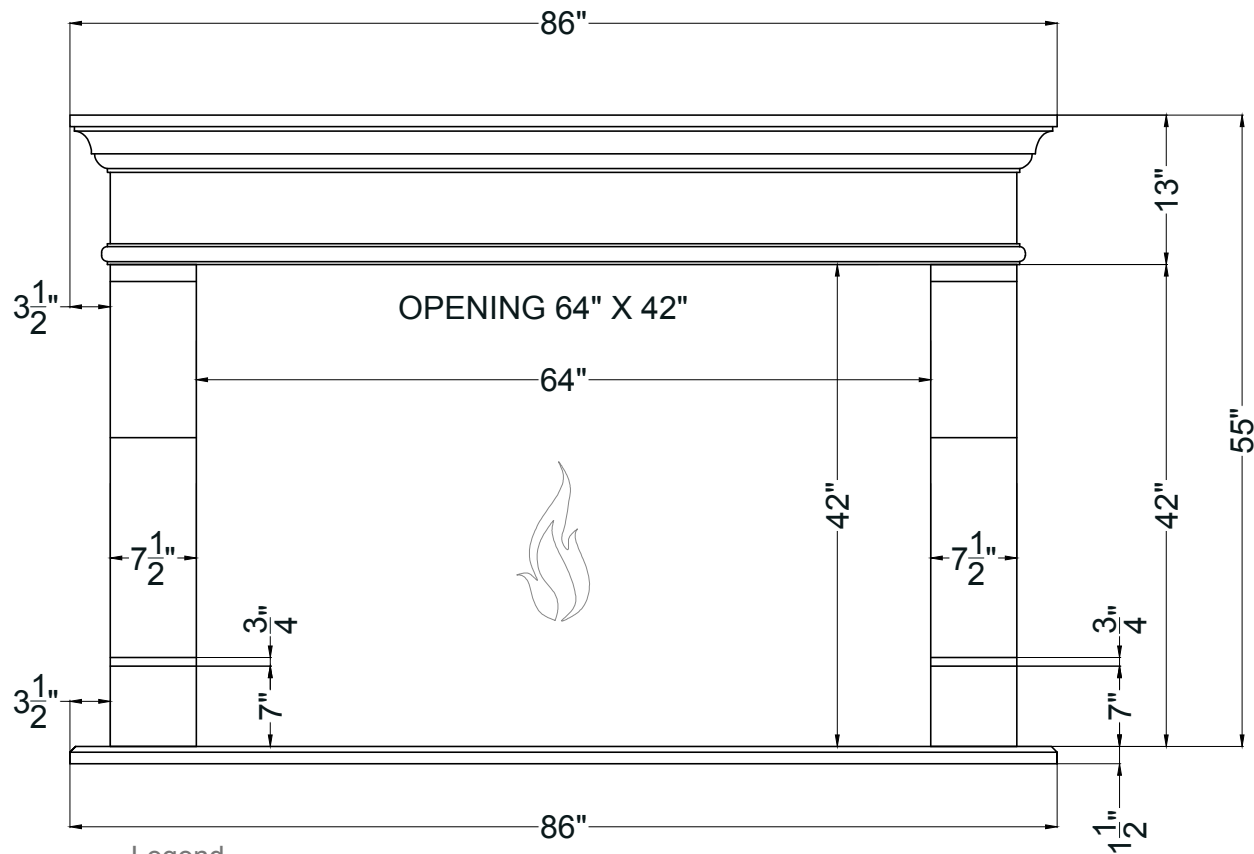

TOP VIEW

FRONT VIEW

SIDE VIEW

Legend

FS-68
FH-04

-Adjustable part (cut to fit)