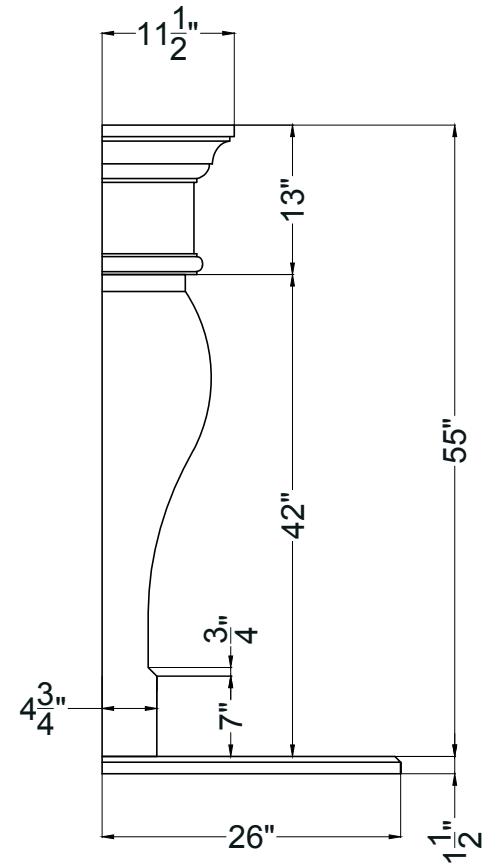

TOP VIEW

FRONT VIEW

SIDE VIEW

Legend

FS-68
FH-04

-Adjustable part (cut to fit)