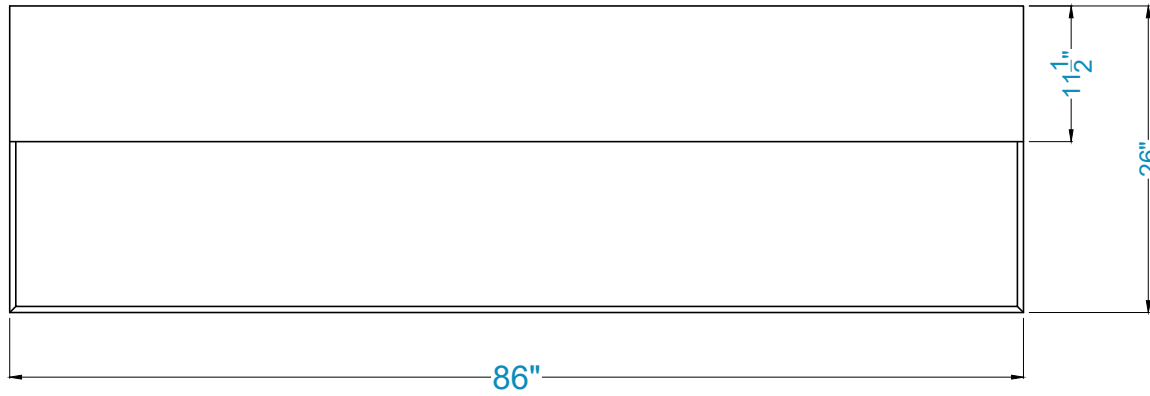

TOP VIEW

LINA Fireplace Surround

FRONT VIEW

SIDE VIEW

Legend

- FS-68
- FH-04
-  -Adjustable part (cut to fit)