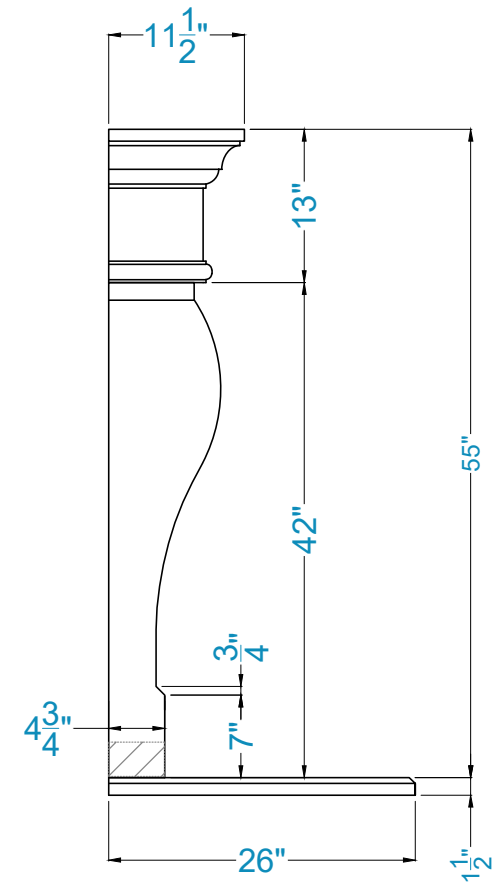

TOP VIEW

LINA Fireplace Surround

FRONT VIEW

SIDE VIEW

Legend

- FS-68
- FH-04
-  -Adjustable part (cut to fit)