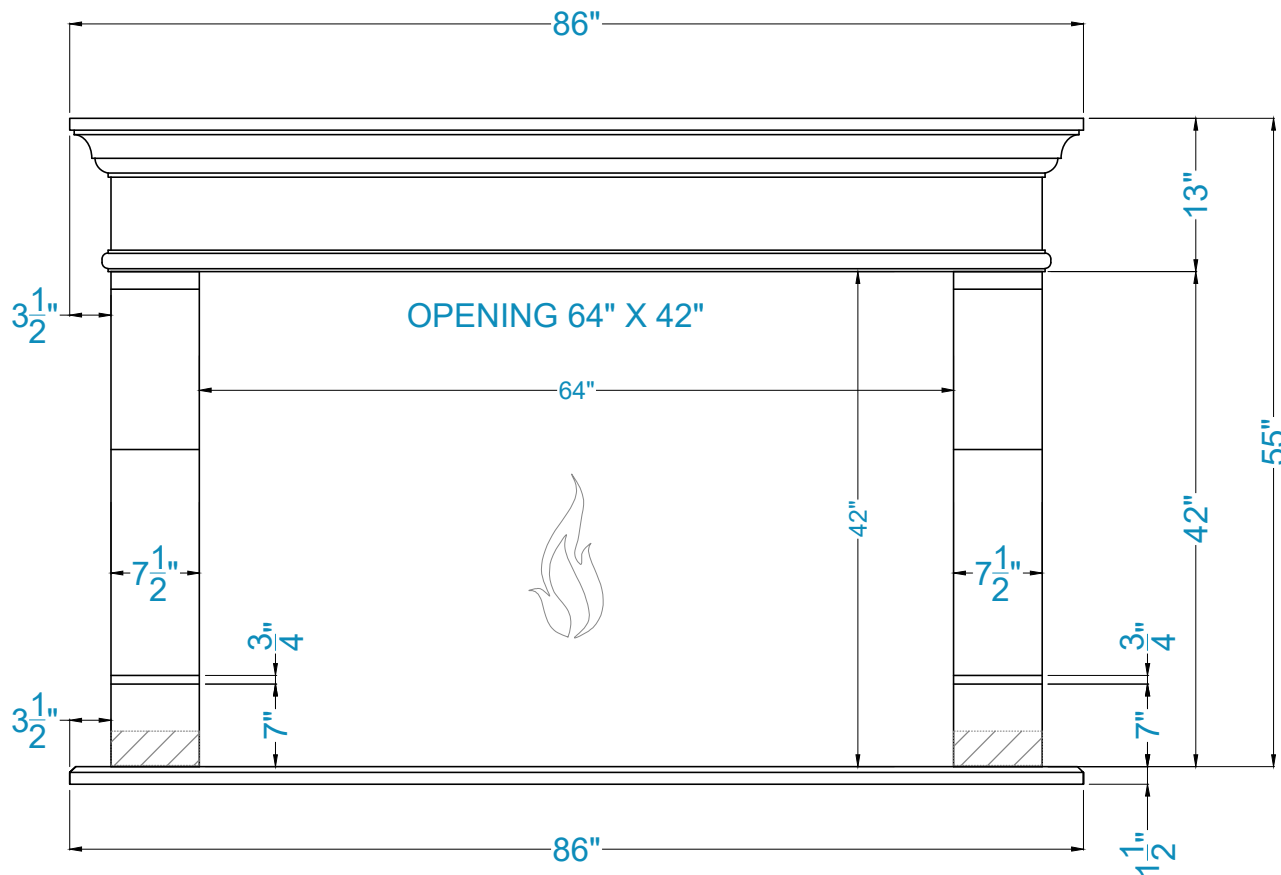

TOP VIEW

LINA Fireplace Surround

FRONT VIEW

SIDE VIEW

Legend

- FS-68
- FH-04
-  -Adjustable part (cut to fit)