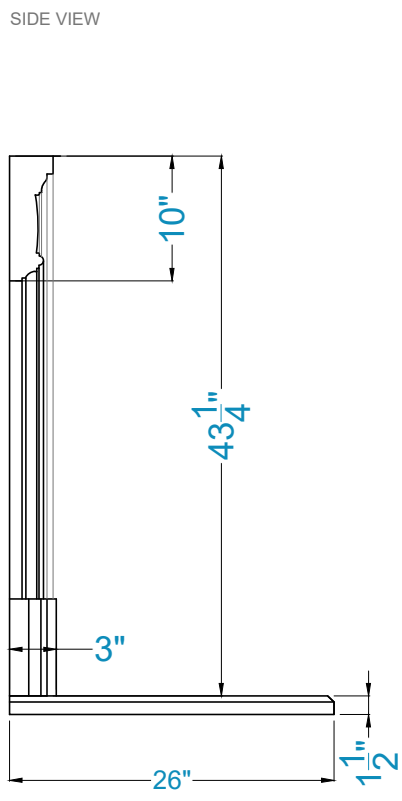

Cyprus Fireplace Surround

Legend

FS-24B  
FH-04

 -Adjustable part (cut to fit)