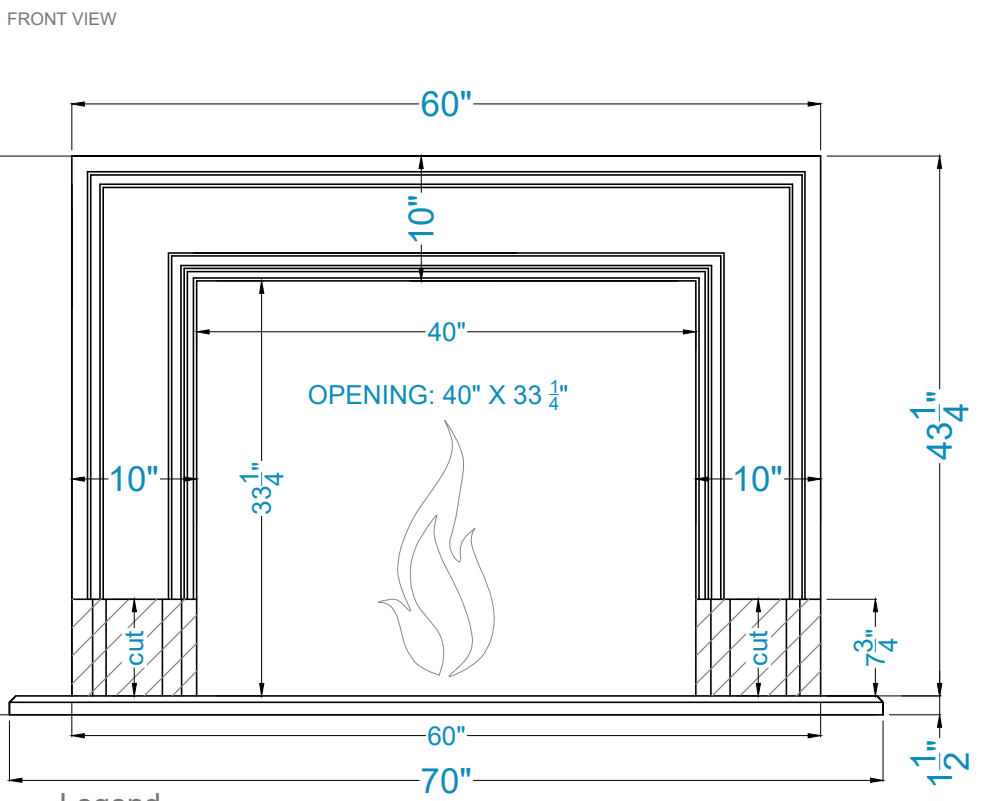

Cyprus Fireplace Surround

Legend

FS-24B  
FH-04

 -Adjustable part (cut to fit)