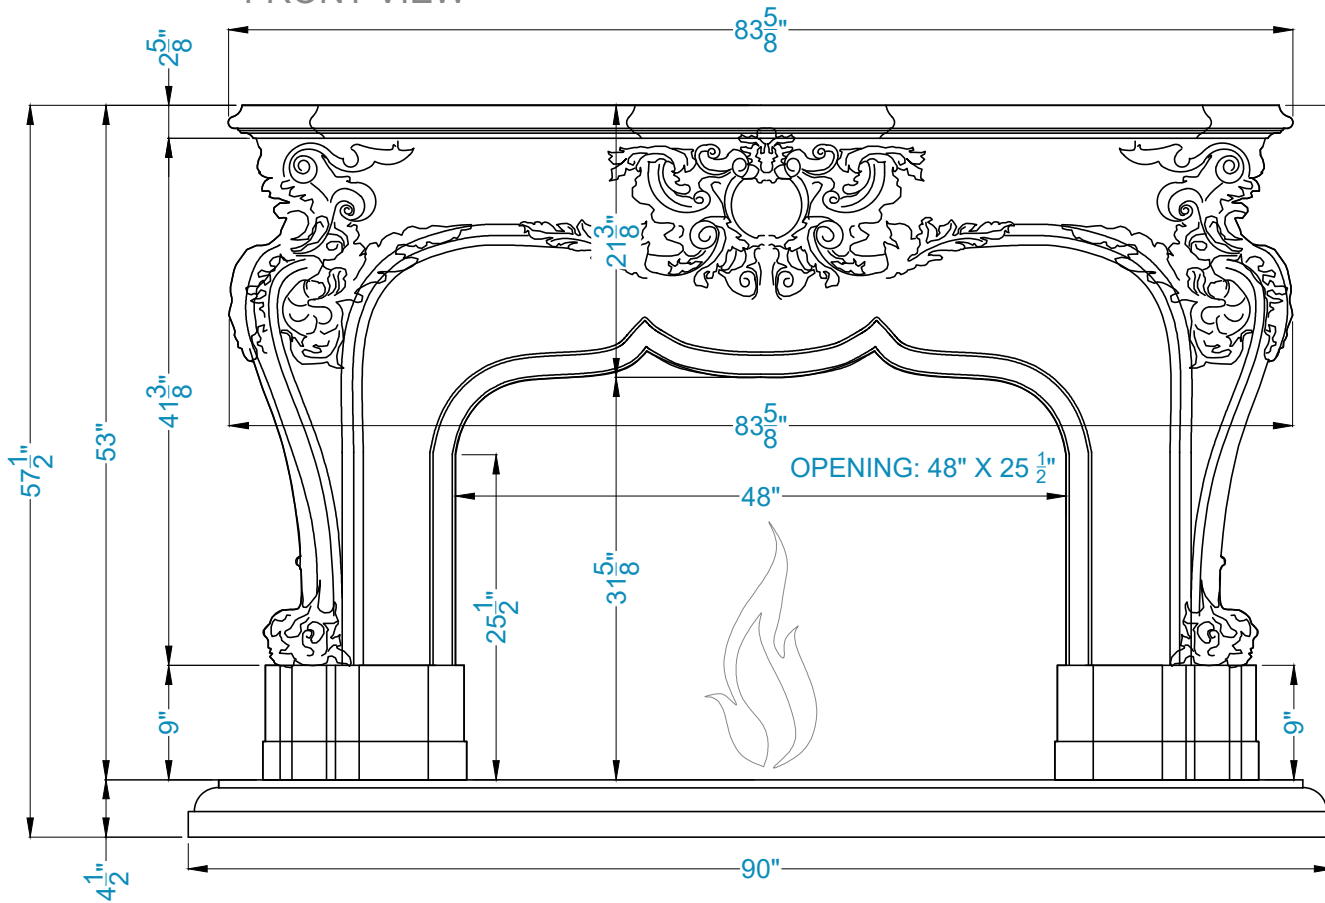

MEDICHI GRAND Fireplace Surround

TOP VIEW

FRONT VIEW

SIDE VIEW

Legend

FS-57