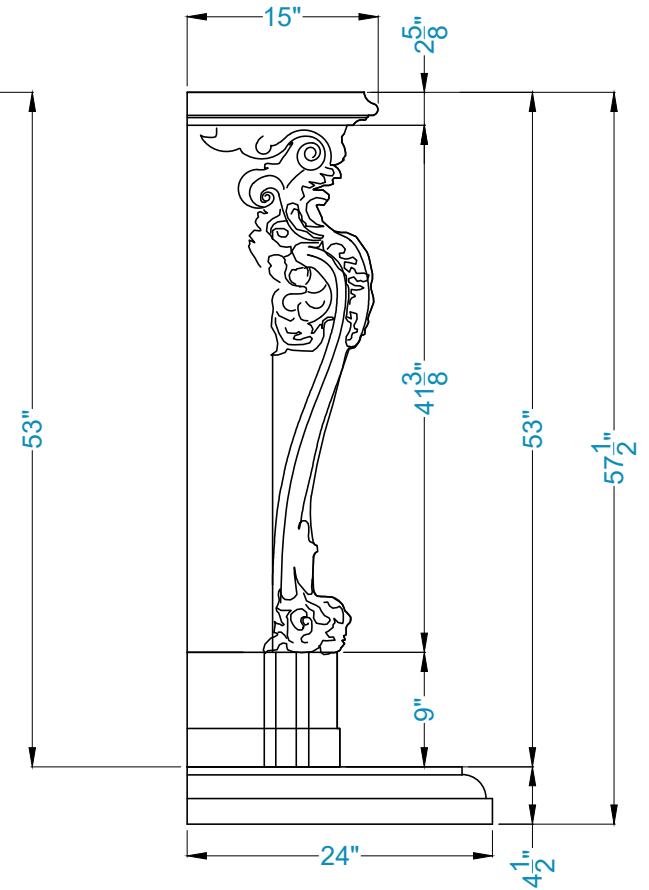

MEDICHI GRAND Fireplace Surround

TOP VIEW

FRONT VIEW

SIDE VIEW

Legend

FS-57