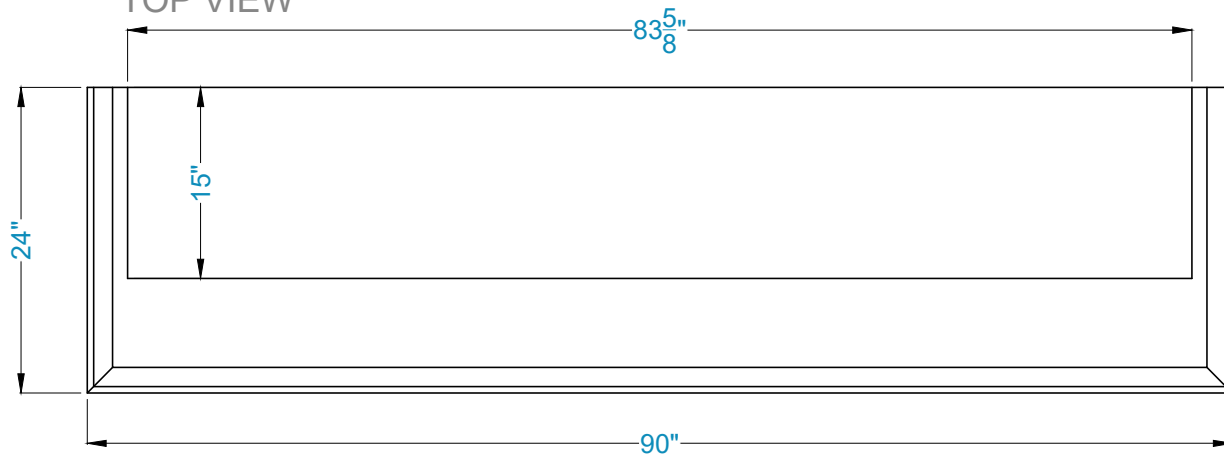

MEDICHI GRAND Fireplace Surround

TOP VIEW

FRONT VIEW

SIDE VIEW

Legend

FS-57