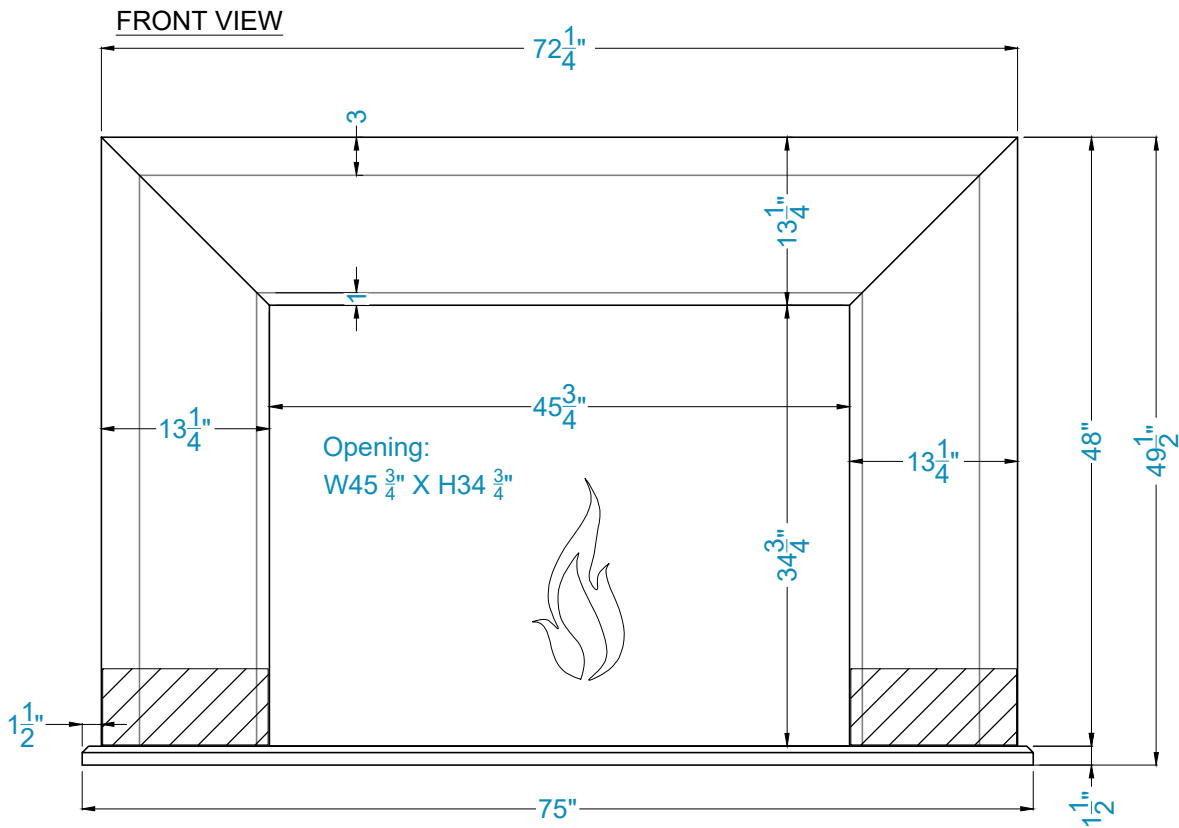

Avra Fireplace Surround (FS-19B)

**SIDE VIEW**

**Legend**

- FS-19B
- FH-04
- Adjustable part (cut to fit)