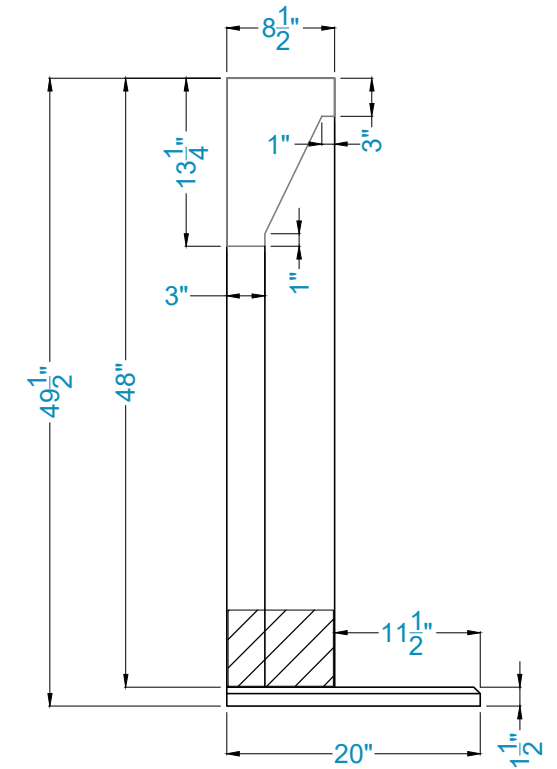

Avra Fireplace Surround (FS-19B)

**SIDE VIEW**

**Legend**

- FS-19B
- FH-04
- Adjustable part (cut to fit)