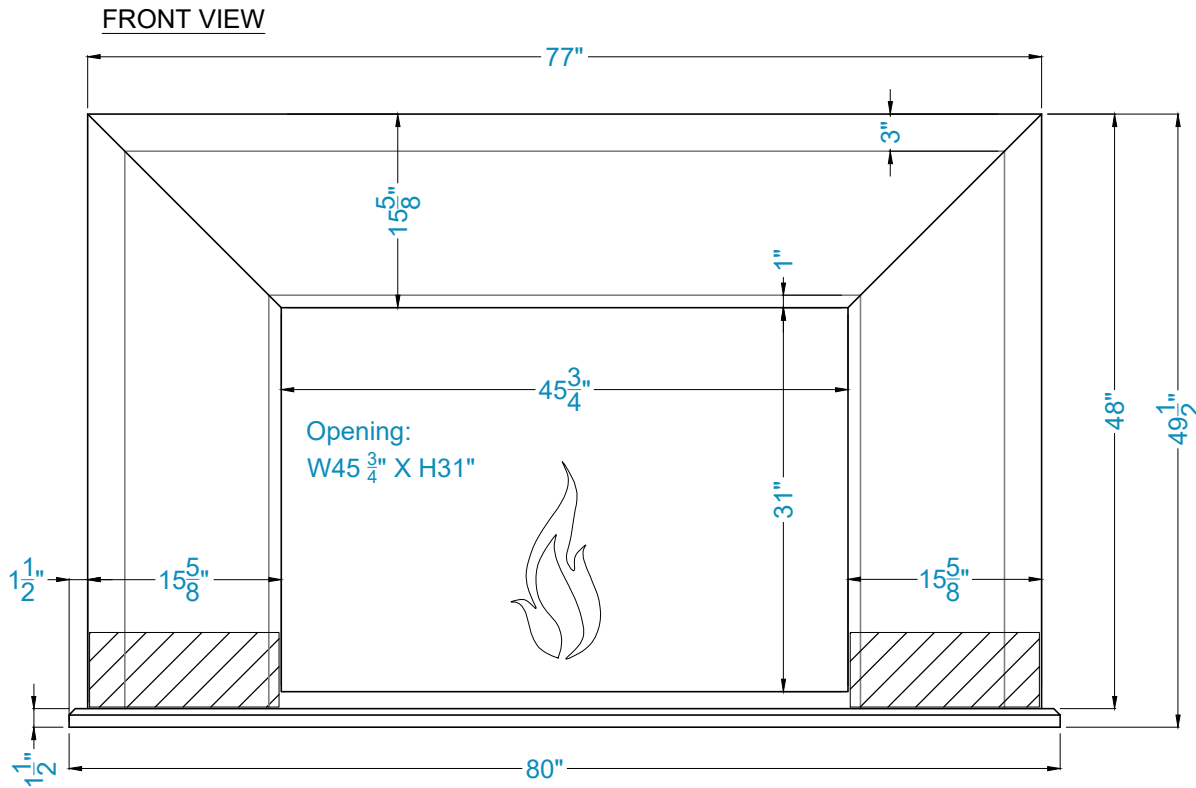

Grand Avra Fireplace Surround (FS-19B)

**SIDE VIEW**

**Legend**