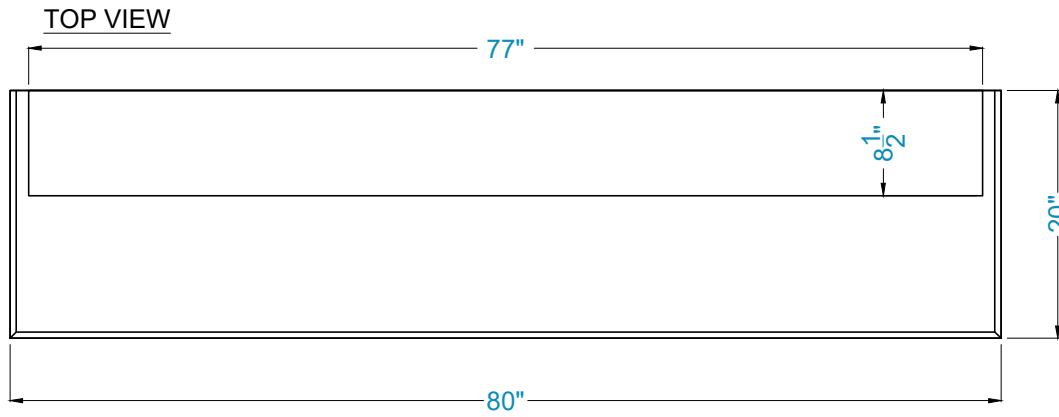

Grand Avra Fireplace Surround (FS-19B)

**SIDE VIEW**

**Legend**