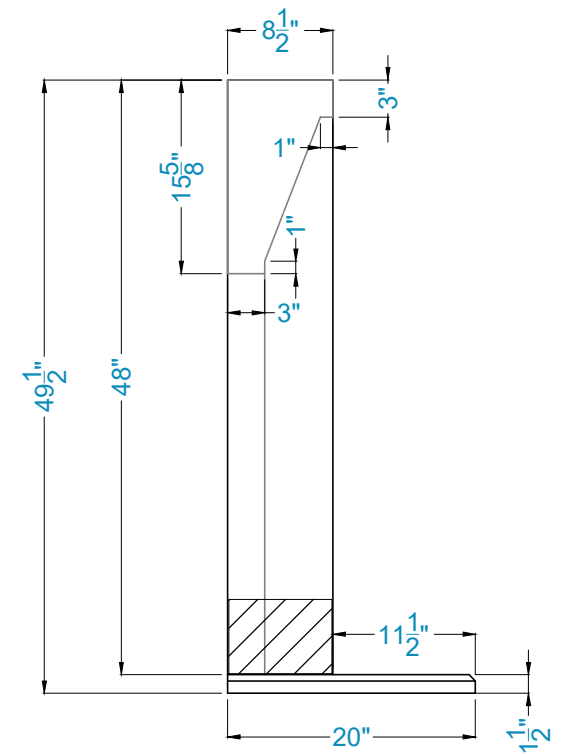

Grand Avra Fireplace Surround (FS-19B)

**SIDE VIEW**

**Legend**