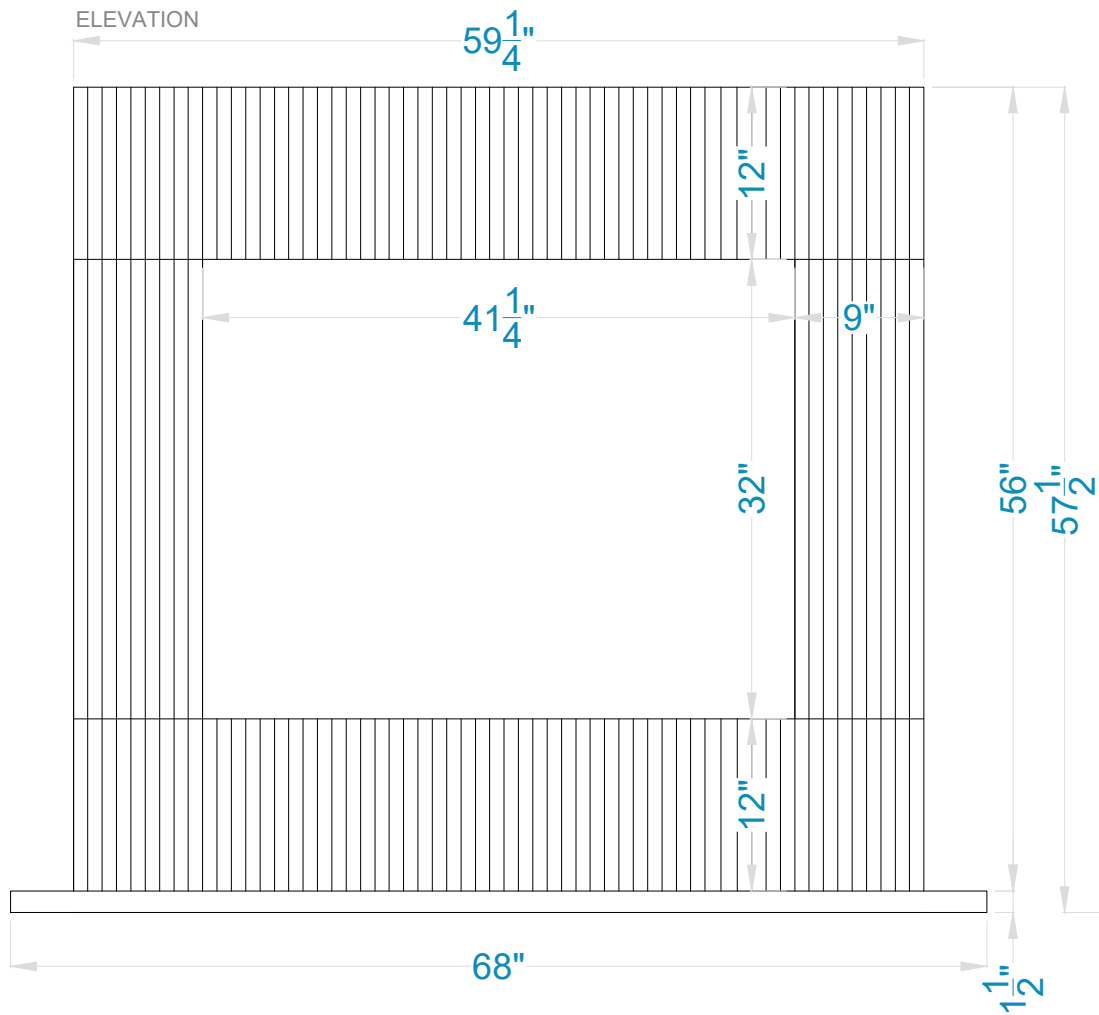

TOP VIEW

ELEVATION

SIDE VIEW

*AJUSTABLE ONLY IN WIDTH