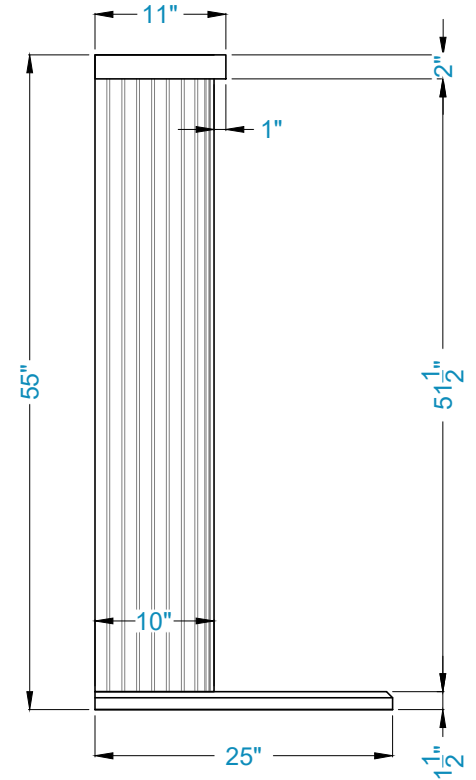

TOP VIEW

Ibiza Fireplace Surround

FRONT VIEW

SIDE VIEW

Legend

-Adjustable part (cut to fit)