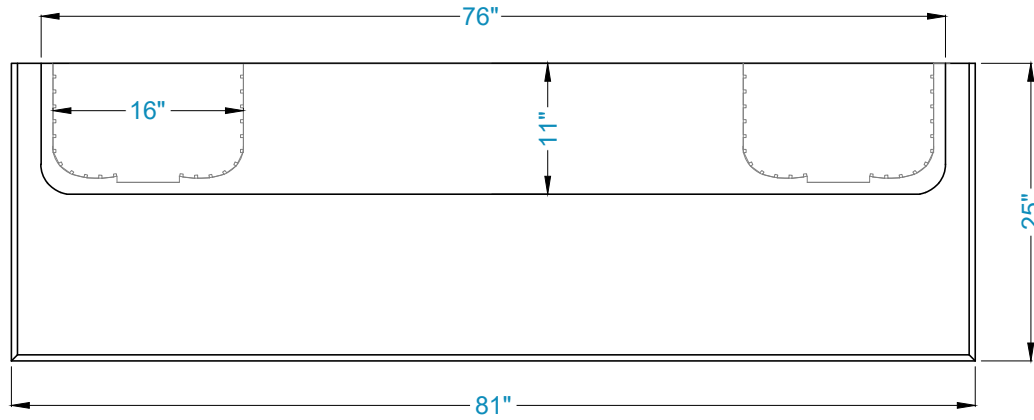

TOP VIEW

Ibiza Fireplace Surround

FRONT VIEW

SIDE VIEW

Legend

-Adjustable part (cut to fit)