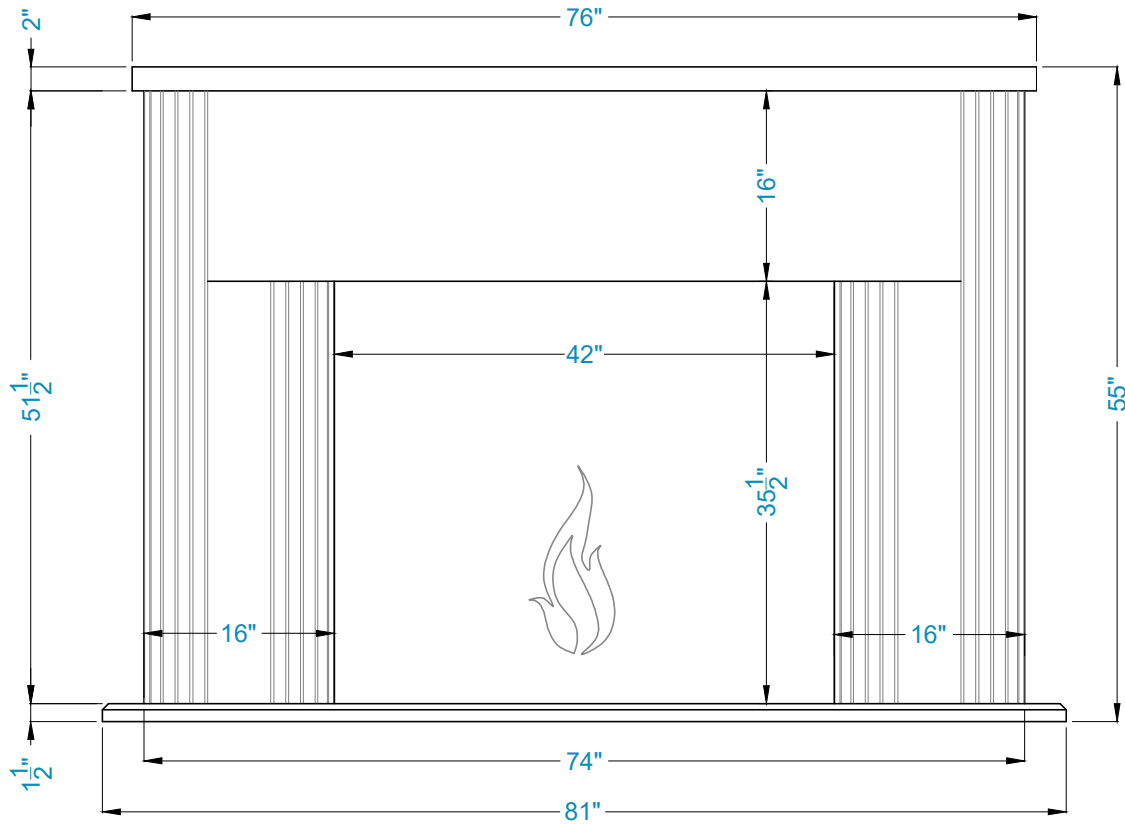

TOP VIEW

Ibiza Fireplace Surround

FRONT VIEW

SIDE VIEW

Legend

-Adjustable part (cut to fit)