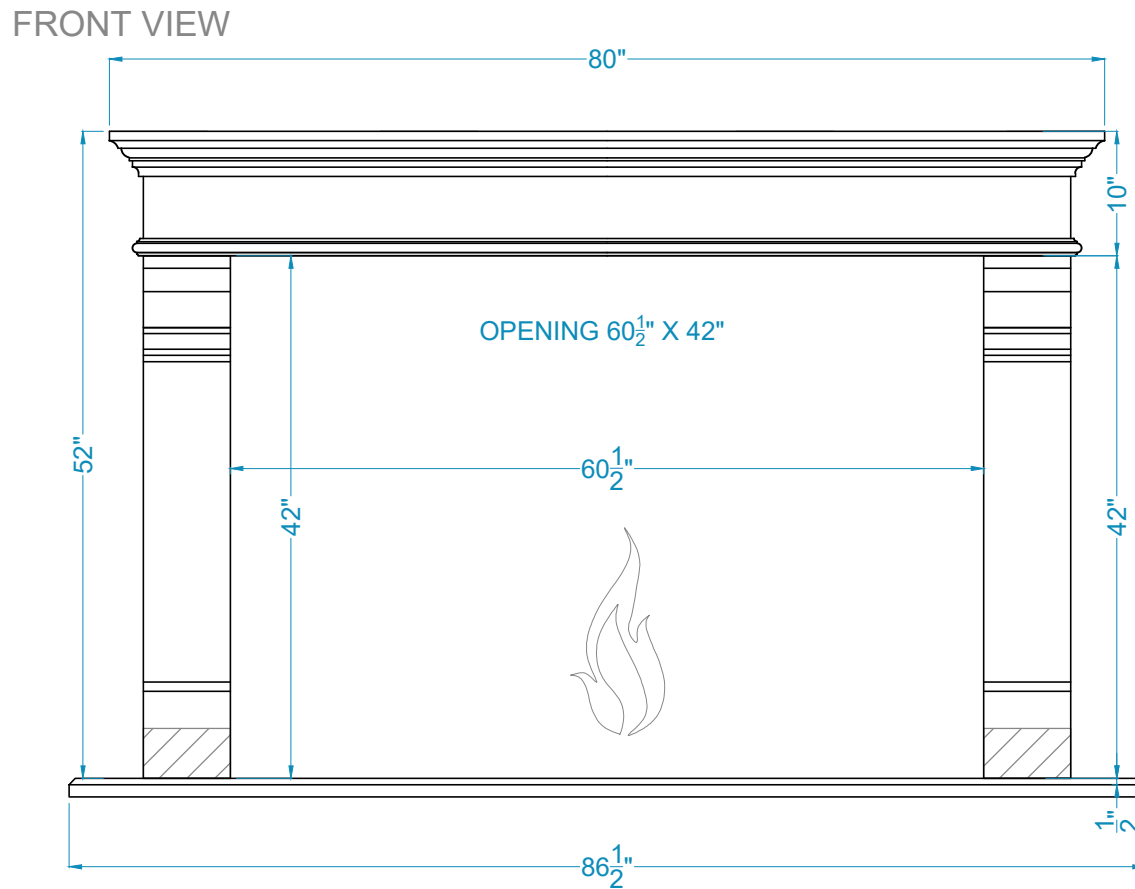

EIRENE Fireplace Surround

Legend

FS-67
FH-4

-Adjustable part (cut to fit)