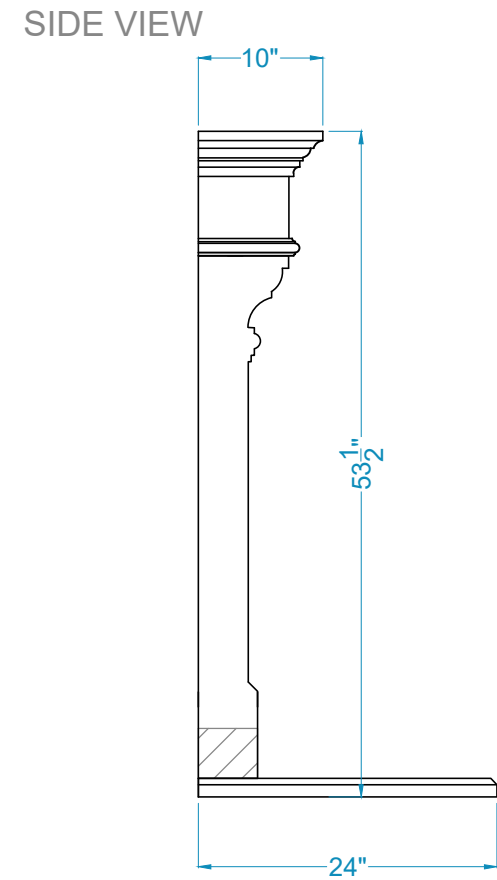

EIRENE Fireplace Surround

Legend

FS-67
FH-4

-Adjustable part (cut to fit)