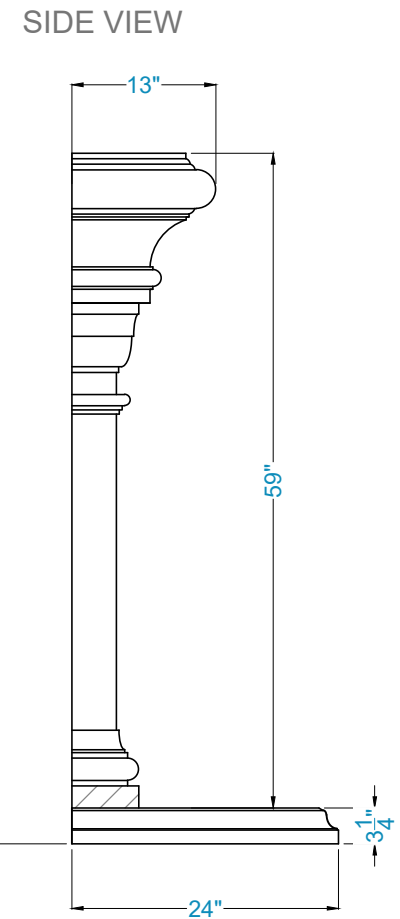

ATALANTA Fireplace Surround

Legend

FS-95
FH-7

-Adjustable part (cut to fit)