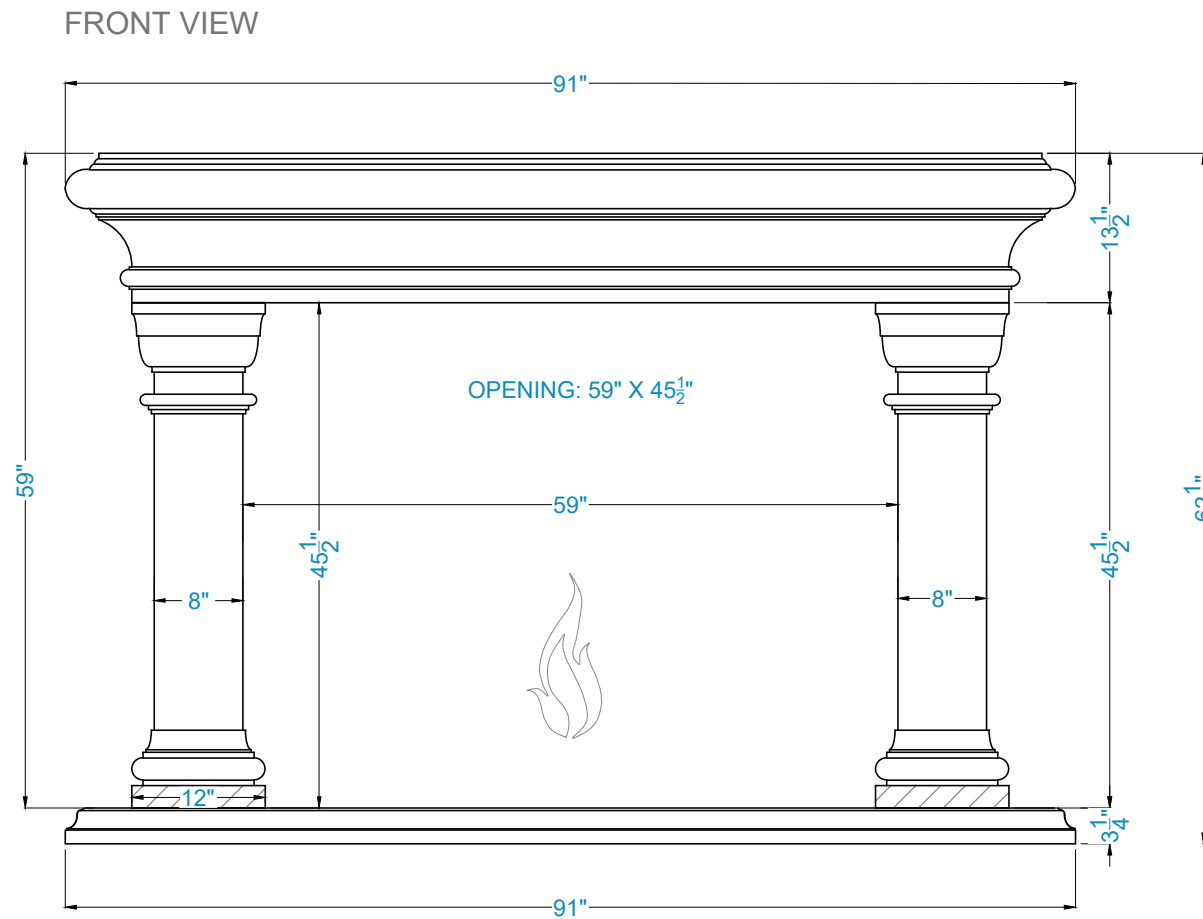

ATALANTA Fireplace Surround

Legend

FS-95
FH-7

-Adjustable part (cut to fit)