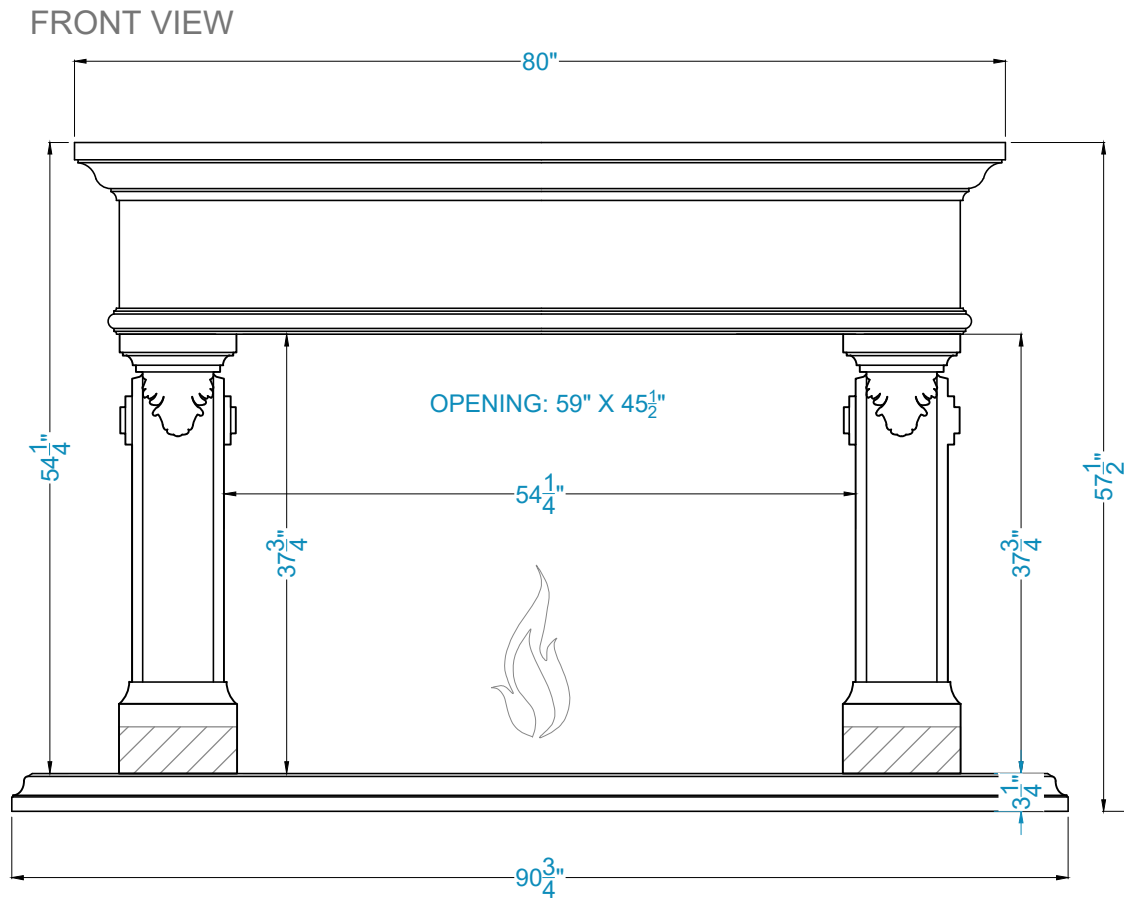

GAIA Fireplace Surround

Legend

- | | | |
|-------|--|-------------------------------|
| FS-74 | | -Adjustable part (cut to fit) |
| FH-7 | | |