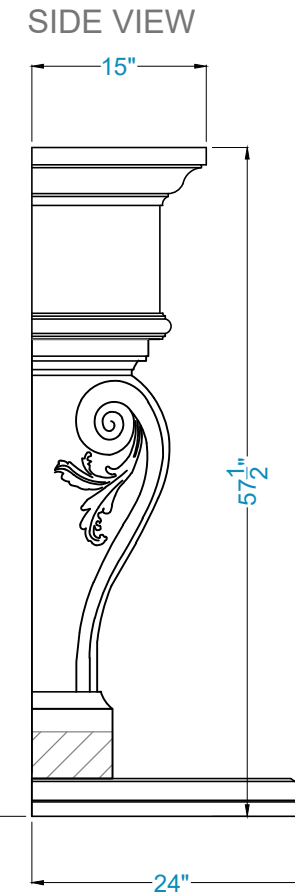

GAIA Fireplace Surround

Legend

- | | | |
|-------|--|-------------------------------|
| FS-74 | | -Adjustable part (cut to fit) |
| FH-7 | | |