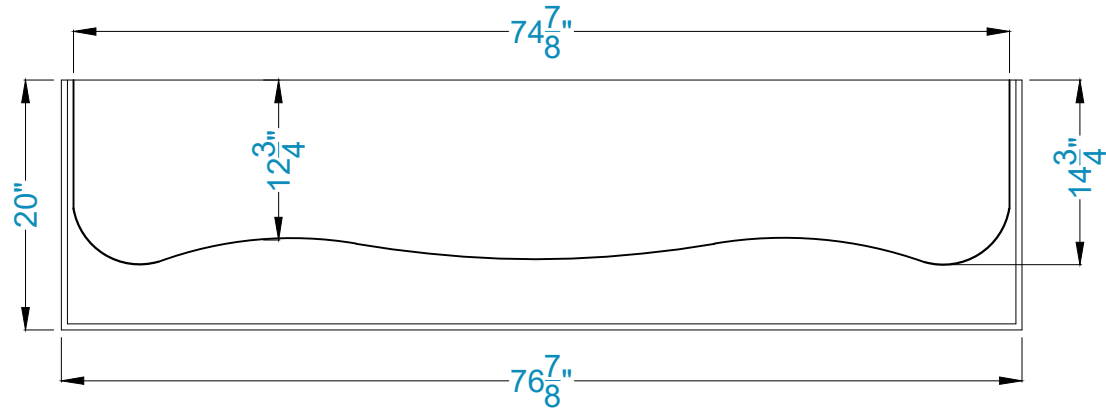

TOP VIEW

FRONT VIEW

SIDE VIEW

Legend

LACS-23

-Adjustable part (cut to fit)