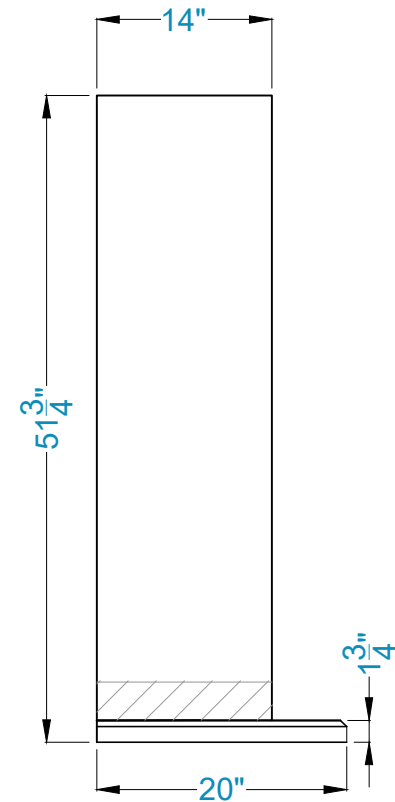

TOP VIEW

FRONT VIEW

SIDE VIEW

Legend

LACS-23

-Adjustable part (cut to fit)