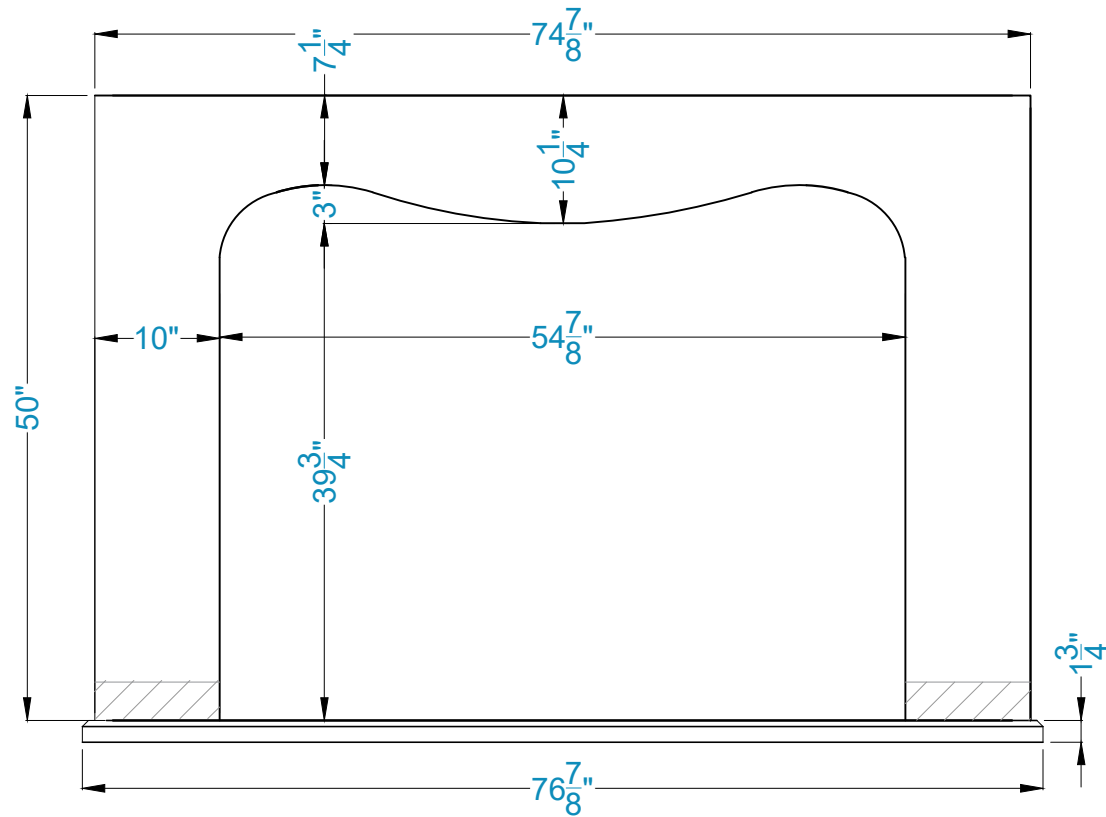

TOP VIEW

FRONT VIEW

SIDE VIEW

Legend

LACS-23

-Adjustable part (cut to fit)