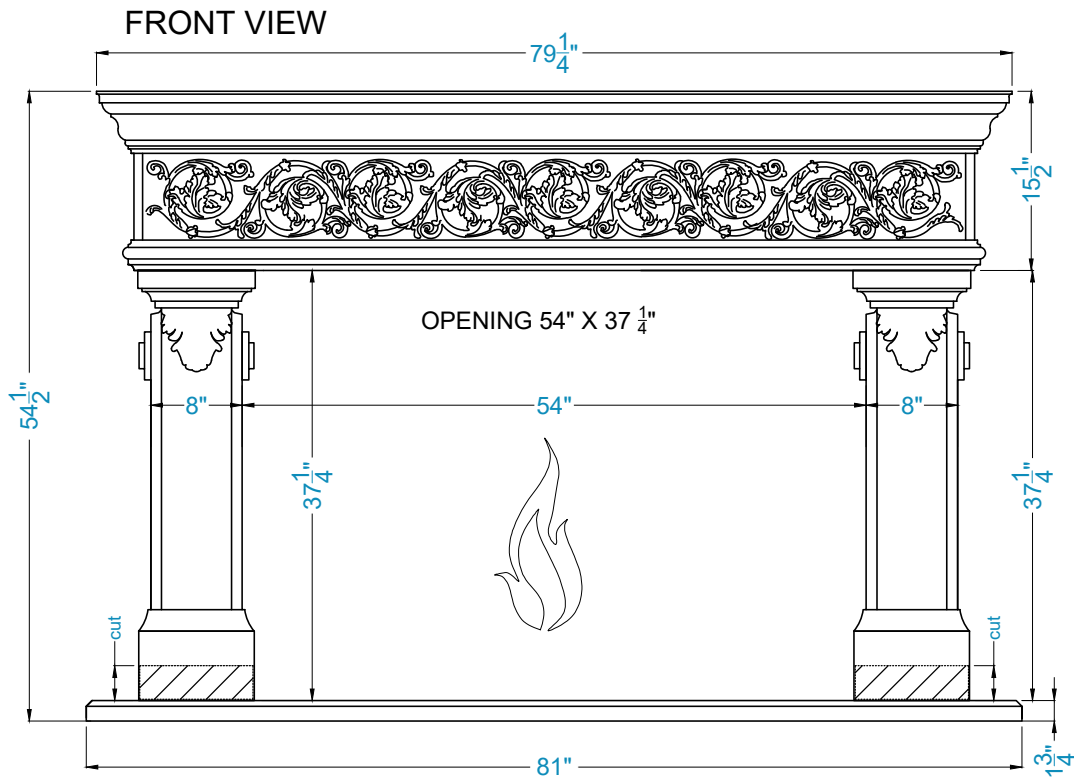

METIS Fireplace Surround

Legend

- FS-185
-  -Adjustable part (cut to fit)