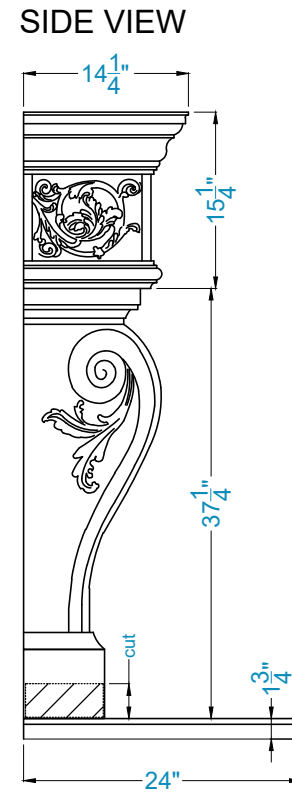

METIS Fireplace Surround

Legend

- FS-185
-  -Adjustable part (cut to fit)