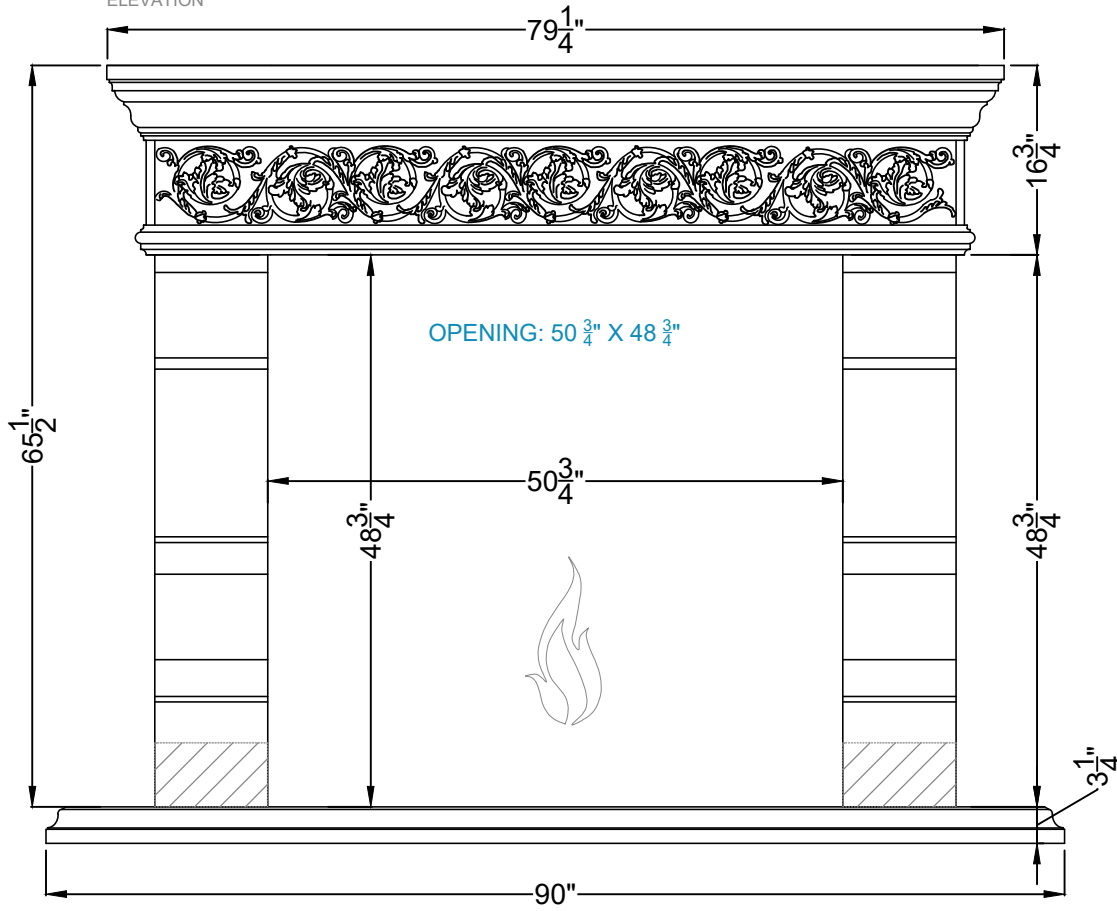

TOP VIEW

ELEVATION

SIDE VIEW

Legend

- FS-183
-  -Adjustable part (cut to fit)