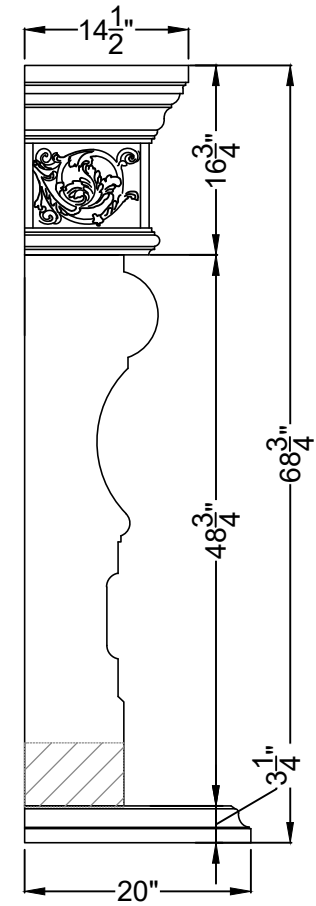

TOP VIEW

ELEVATION

SIDE VIEW

Legend

- FS-183
-  -Adjustable part (cut to fit)