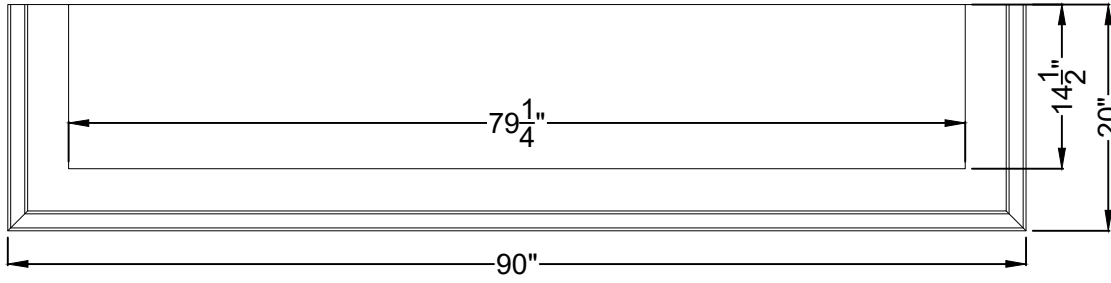

TOP VIEW

ELEVATION

SIDE VIEW

Legend

- FS-183
-  -Adjustable part (cut to fit)